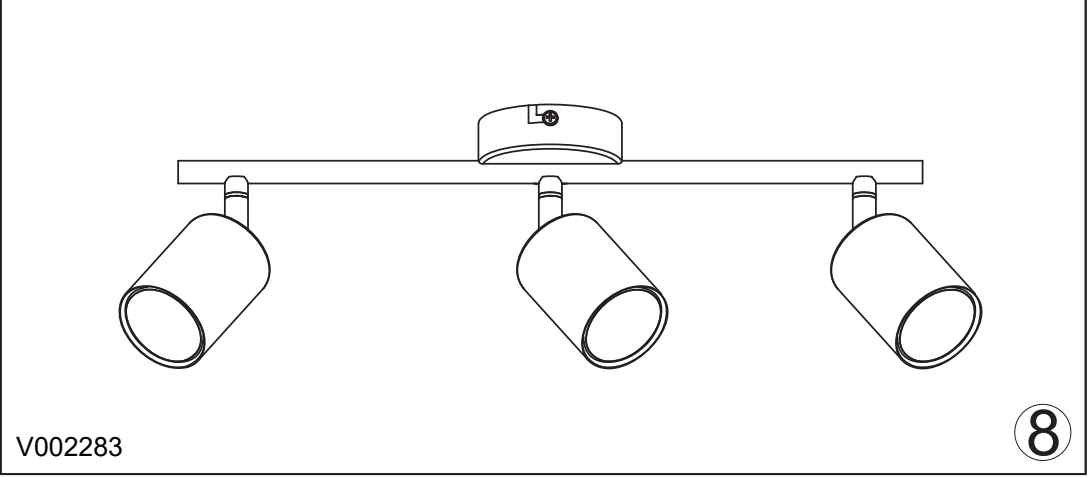

Fischer & Honsel GmbH
Graf-Gottfried-Str. 111
D-59755 Arnsberg
+49 (0) 2932 - 989 - 0
www.fischer-honsel.de
info@fischer-honsel.de

V002283