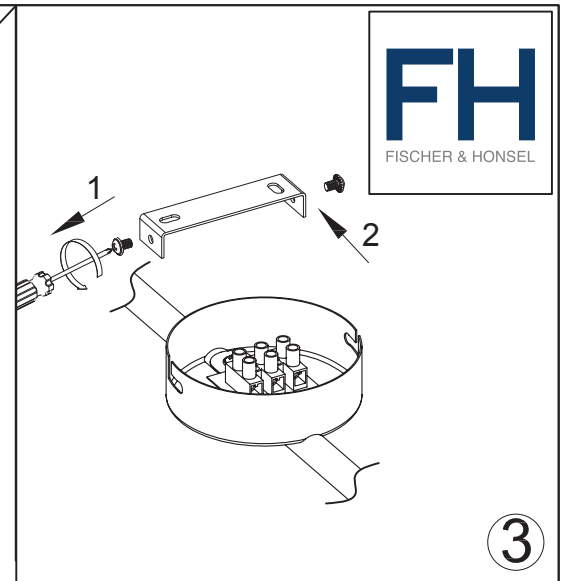

Fischer & Honsel GmbH
Graf-Gottfried-Str. 111
D-59755 Arnsberg
+49 (0) 2932 - 989 - 0
www.fischer-honsel.de
info@fischer-honsel.de

V002283