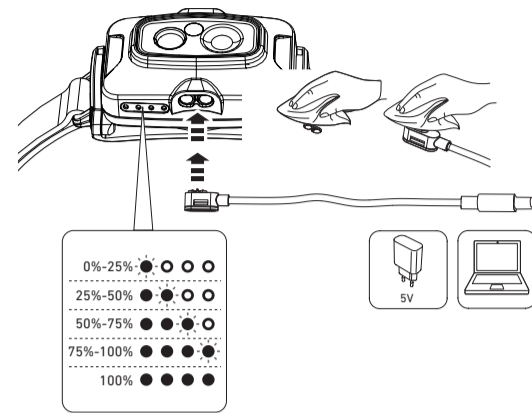

LEDLENSER HF4R

HF4R Core

HF4R Work

HF4R Signature

Magnetic Charge System

Battery Indicator

Low Battery Warning

Boost

Boost Overheat Warning

Transportation Lock

Lamp Head Rotation

Connecting System Adapter (HF4R Work/HF4R Signature)

Helmet Adapter (HF4R Work)

Ledlenser GmbH & Co. KG
Kronenstrasse 5-7 • 42699 Solingen • Germany
Phone +49 212/5948-0 Fax +49 212/5948-200
info@ledlenser.com