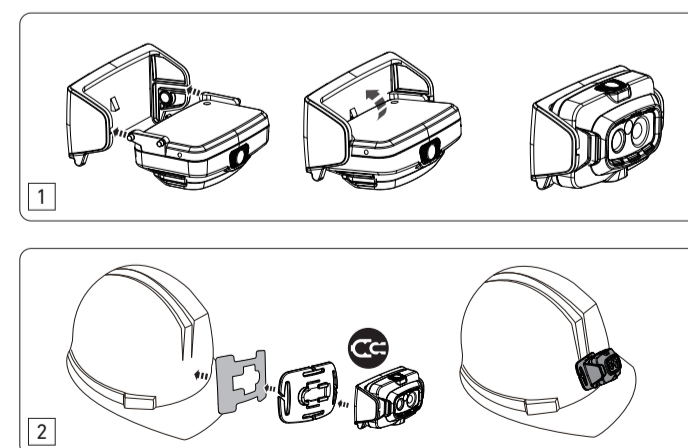

Boost Overheat Warning

Transportation Lock

Lamp Head Rotation

Connecting System Adapter (HF4R Work/HF4R Signature)

Helmet Adapter (HF4R Work)

Ledlenser GmbH & Co. KG
Kronenstrasse 5-7 • 42699 Solingen • Germany
Phone +49 212/5948-0 Fax +49 212/5948-200
info@ledlenser.com