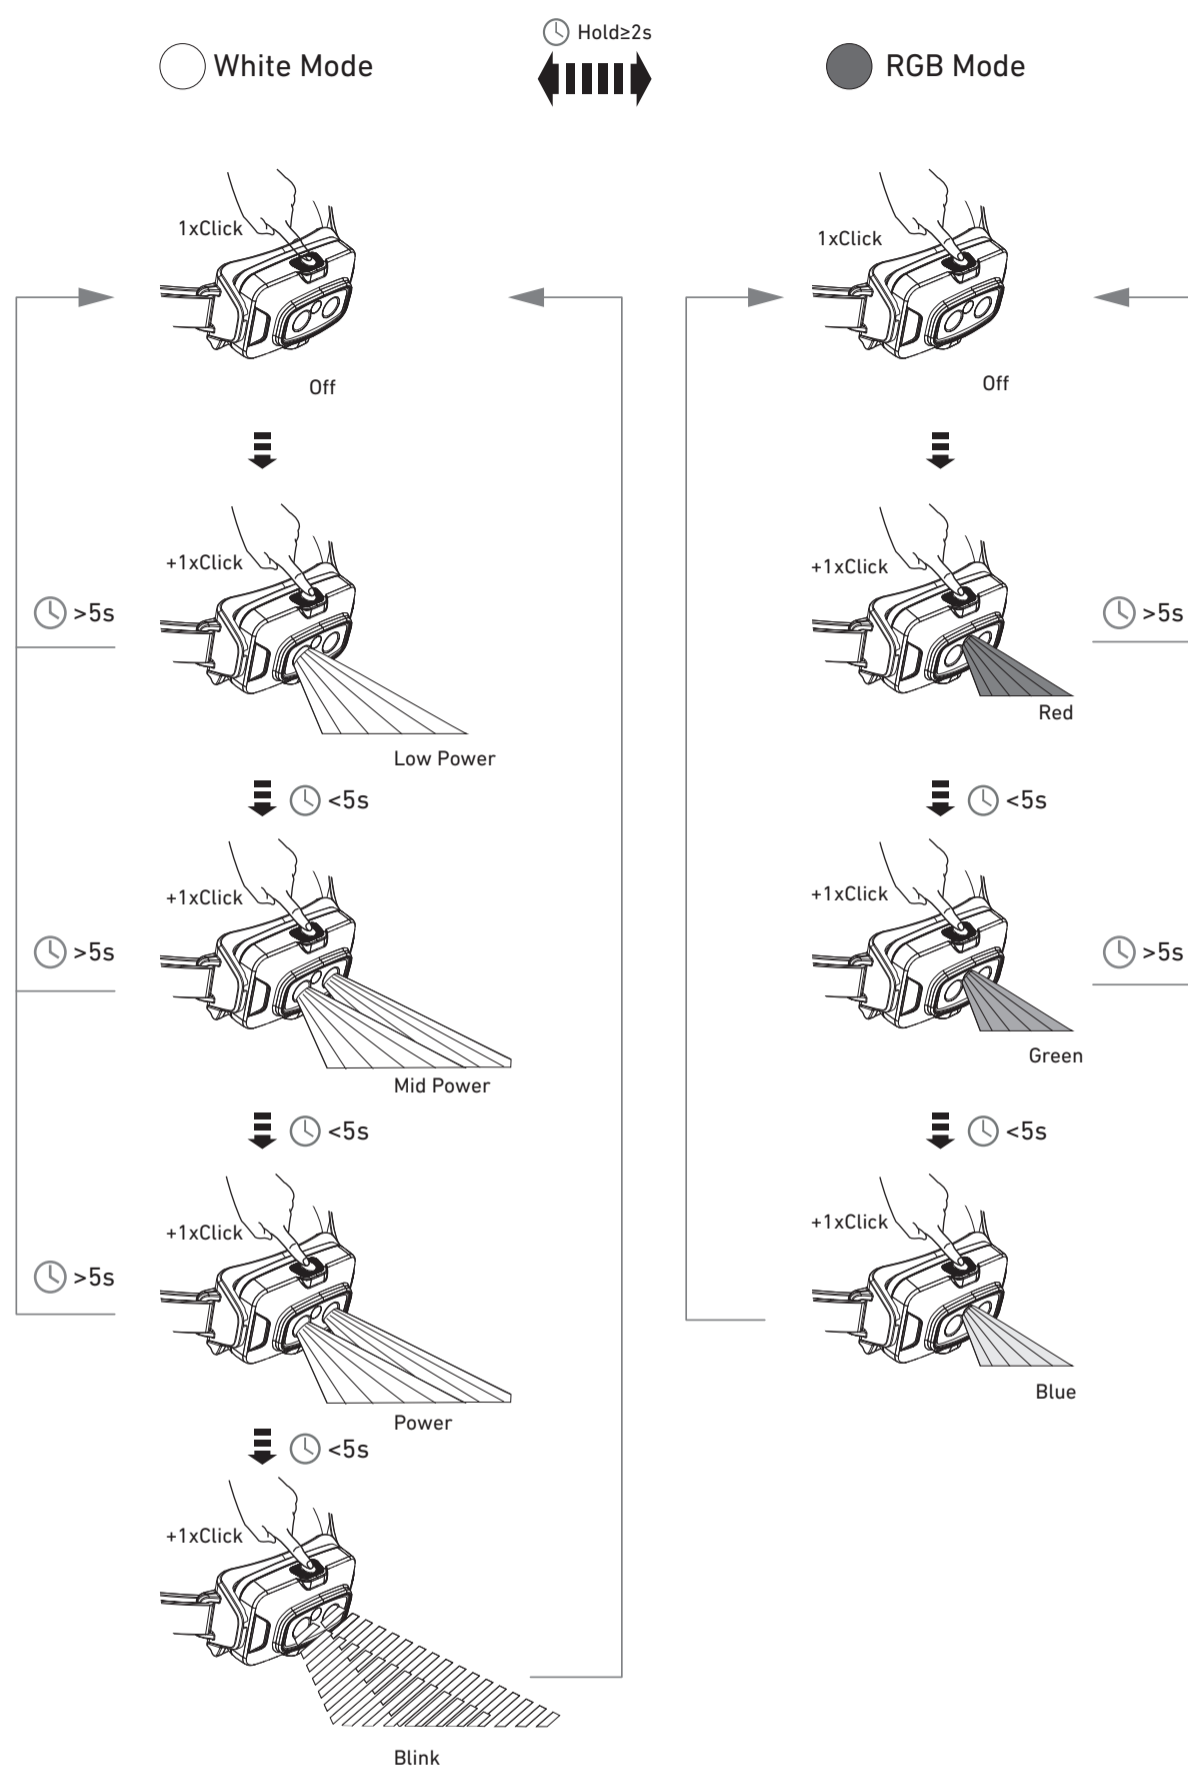

HF4R Signature