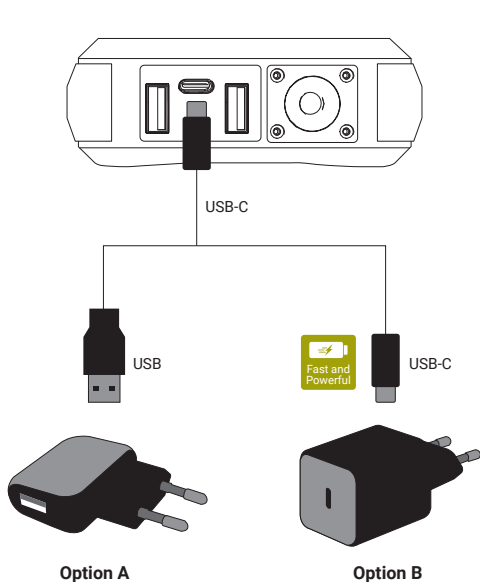

More languages:

<https://sandberg.world/mt/manual/420-92>

For information on handling electronic waste, see www.sandberg.world/weee

Product overview

1. USB 1 output
2. USB-C input & output
3. USB 2 output
4. Flashlight
5. Strap mount
6. LED indicators
7. Power button
8. Wireless charging

Charge Powerbank

Charge devices

Press once to check
the capacity status

Example of use

Flashlight procedure

1. Long press to
turn on flashlight

2. Press once more
for caution light

3. Press once more
for SOS