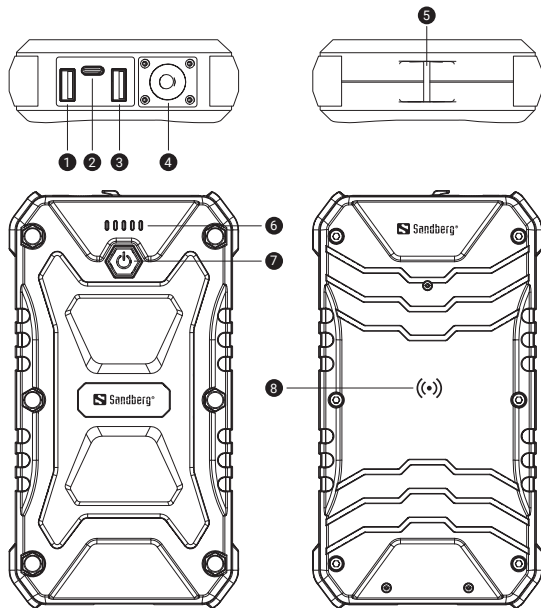

More languages:

<https://sandberg.world/mt/manual/420-92>

For information on handling electronic waste, see www.sandberg.world/weee

Product overview

1. USB 1 output
2. USB-C input & output
3. USB 2 output
4. Flashlight
5. Strap mount
6. LED indicators
7. Power button
8. Wireless charging