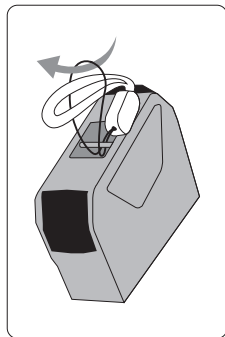

More languages:

<https://sandberg.world/mt/manual/420-92>

For information on handling electronic waste, see www.sandberg.world/weee

Product overview

1. USB 1 output
2. USB-C input & output
3. USB 2 output
4. Flashlight
5. Strap mount
6. LED indicators
7. Power button
8. Wireless charging