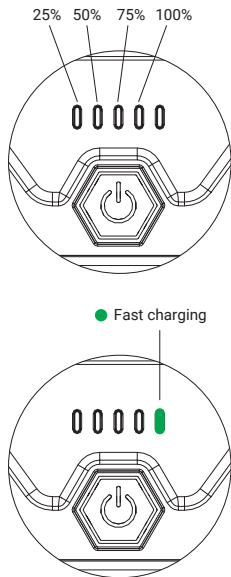

Charge Powerbank