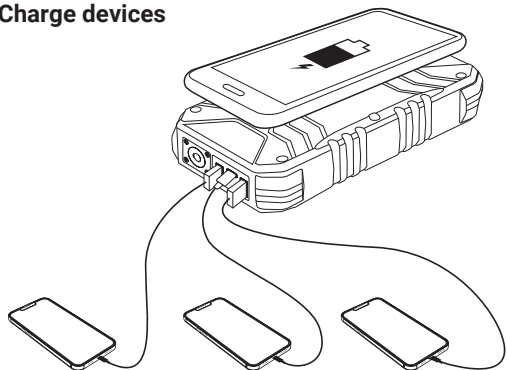

More languages:

<https://sandberg.world/mt/manual/420-92>

For information on handling electronic waste, see www.sandberg.world/weee

Product overview

1. USB 1 output
2. USB-C input & output
3. USB 2 output
4. Flashlight
5. Strap mount
6. LED indicators
7. Power button
8. Wireless charging

Charge Powerbank

Charge devices

Press once to check
the capacity status

Example of use

Flashlight procedure

1. Long press to
turn on flashlight

2. Press once more
for caution light

3. Press once more
for SOS