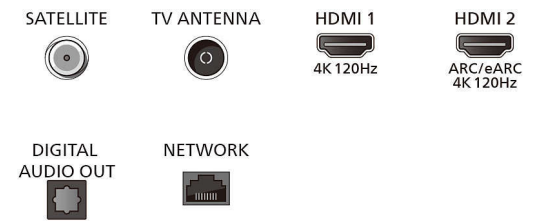

4K Ambilight TV

139cm(55")AMBILIGHT tv P5 AI perfect picture engine, Google TV™, Dolby Vision and Dolby Atmos

55OLED819/12

Specifications

Ambilight

- Ambilight Features: Wall colour adaptive, Lounge light mode, Game Mode, Ambilight Music, Sunrise Alarm, AmbiSleep, Ambilight FTI Animation, works with Philips Wireless Home Speakers
- Ambilight Version: 3-sided

Picture/Display

- Diagonal screen size (inch): 55 inch
- Diagonal screen size (metric): 139 cm

- Display: 4K Ultra HD OLED
- Panel resolution: 3840 x 2160
- Native refresh rate: 120 Hz
- Picture engine: P5 AI Perfect Picture Engine
- Picture enhancement: Perfect Natural Motion, Micro Dimming Perfect, Dolby Vision, HLG (Hybrid Log Gamma), CalMAN Ready, IMAX enhanced mode, HDR10+ Adaptive, Filmmaker mode

Display input resolution

- Resolution-Refresh rate: 576p-50Hz, 640x480-60Hz, 720p-50Hz,60Hz, 1920 x 1080p -24/25/30/50/ 60/100/120/144Hz, 2560 x 1440 - 60/120/144Hz, 3840x2160p - 24/25/30/50/60/100/120/144Hz

Tuner/Reception/Transmission

- Digital TV: DVB-T/T2/T2-HD/C/S/S2
- TV Program guide*: 8 day Electronic Program

Connections

Side

Bottom