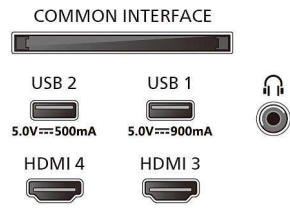

4K Ambilight TV

139cm(55")AMBILIGHT tv P5 AI perfect picture engine, Google TV™, Dolby Vision and Dolby Atmos

55OLED819/12

Specifications

Ambilight

- Ambilight Features: Wall colour adaptive, Lounge light mode, Game Mode, Ambilight Music, Sunrise Alarm, AmbiSleep, Ambilight FTI Animation, works with Philips Wireless Home Speakers
- Ambilight Version: 3-sided

Picture/Display

- Diagonal screen size (inch): 55 inch
- Diagonal screen size (metric): 139 cm

- Display: 4K Ultra HD OLED
- Panel resolution: 3840 x 2160
- Native refresh rate: 120 Hz
- Picture engine: P5 AI Perfect Picture Engine
- Picture enhancement: Perfect Natural Motion, Micro Dimming Perfect, Dolby Vision, HLG (Hybrid Log Gamma), CalMAN Ready, IMAX enhanced mode, HDR10+ Adaptive, Filmmaker mode

Display input resolution

- Resolution-Refresh rate: 576p-50Hz, 640x480-60Hz, 720p-50Hz,60Hz, 1920 x 1080p -24/25/30/50/ 60/100/120/144Hz, 2560 x 1440 - 60/120/144Hz, 3840x2160p - 24/25/30/50/60/100/120/144Hz

Tuner/Reception/Transmission

- Digital TV: DVB-T/T2/T2-HD/C/S/S2
- TV Program guide*: 8 day Electronic Program

Connections

Side