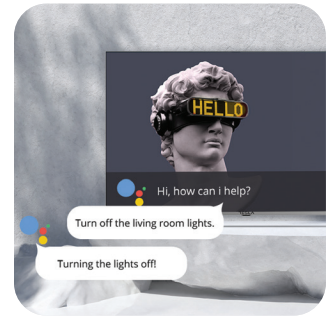

A true Google TV™ experience.

Google TV is the latest version of Android TV OS, designed for a superb watching experience. It's especially great for streaming platform users, because it can group content from different platforms, and organize it by topics or genre. Additionally, the recommendation feature - based on your previous choices - makes finding the next favorite TV series or movie easier than before!

Improved colors and contrast

UHD models from this series support HDR and HLG, while HD and FHD models have Dynamic Color Boost option. Additionally, the new Tesla TV has an "eye comfort" feature, which protects the users' eyes while watching TV. For a great contrast and an even better picture, we've added local contrast control - a feature that makes the difference between black and dark parts of the image clearer.

Top-quality sound

D class audio amplifier, combined with excellent BOX speakers, provide this TV series with an amazing sound - regardless of the screen size you choose. This is especially true for UHD models, thanks to larger speakers and support for DTS Studio Sound.

Built-in Chromecast

Google Chromecast is a feature that Tesla users know well: it allows them to control the TV using their phones, and play content on the big screen. The device streams the content directly from the Internet, not affecting the phone battery and other functions. You can also control your TV with a mobile phone using Google TV™ or Google Home app!