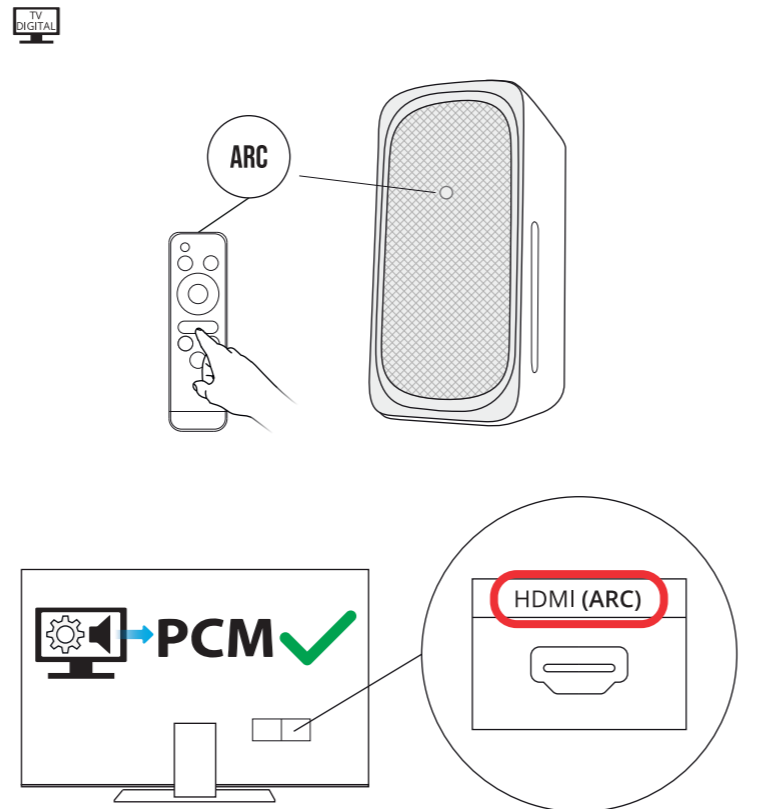

Trust

**RUMAX 2.1** | RGB LED ILLUMINATED

1

2

[www.trust.com/23927/faq](http://www.trust.com/23927/faq)

3

4

5