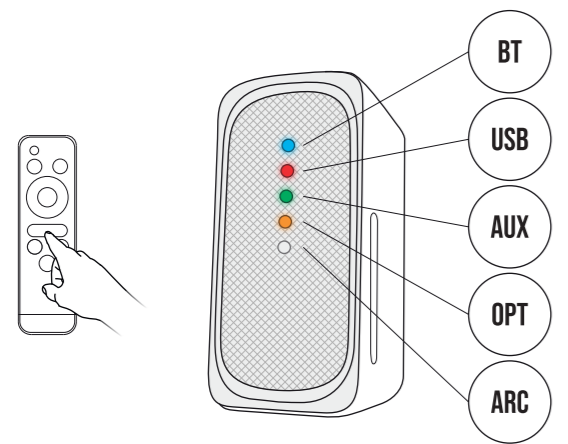

Trust

**RUMAX 2.1** | RGB LED ILLUMINATED

1

2

[www.trust.com/23927/faq](http://www.trust.com/23927/faq)

3

4

5