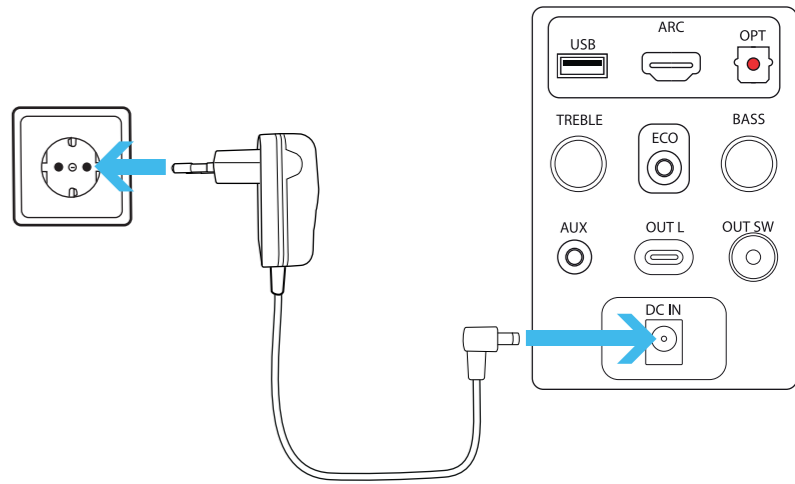

Trust

**RUMAX 2.1** | RGB LED ILLUMINATED

1

2

[www.trust.com/23927/faq](http://www.trust.com/23927/faq)

3

4

5