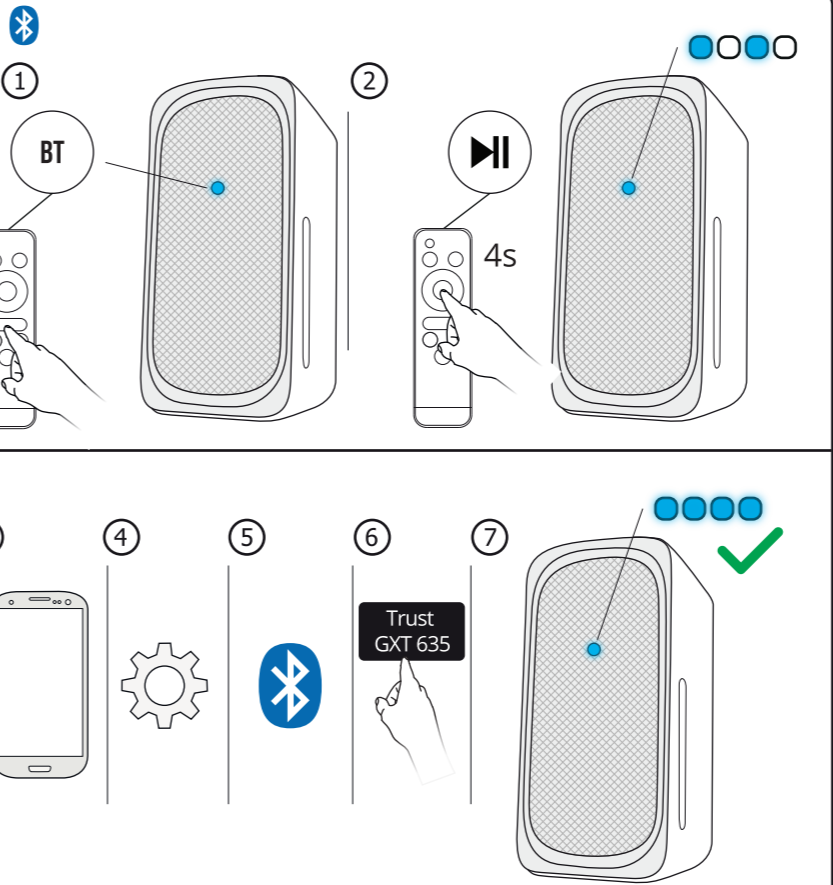

Trust

**RUMAX 2.1** | RGB LED ILLUMINATED

1

2

[www.trust.com/23927/faq](http://www.trust.com/23927/faq)

3

4

5