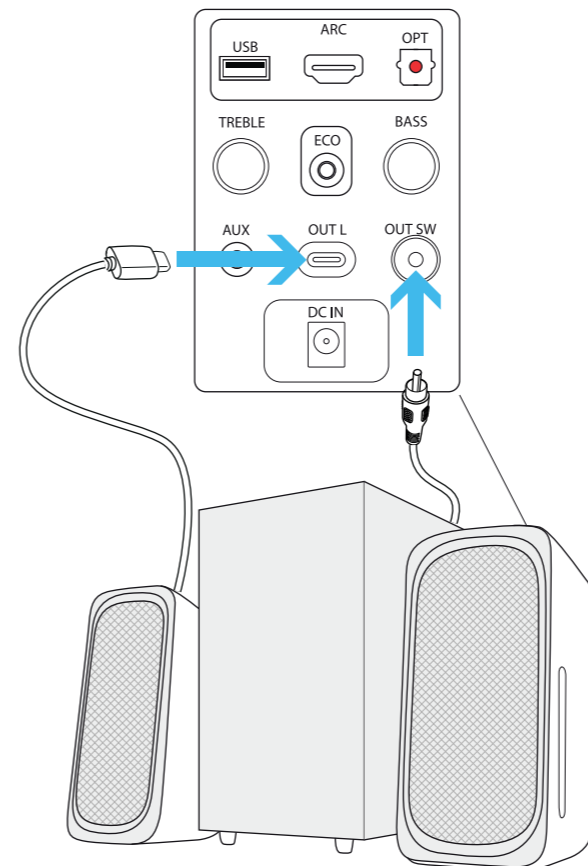

Trust

**RUMAX 2.1** | RGB LED ILLUMINATED

1

2

[www.trust.com/23927/faq](http://www.trust.com/23927/faq)

3

4

5