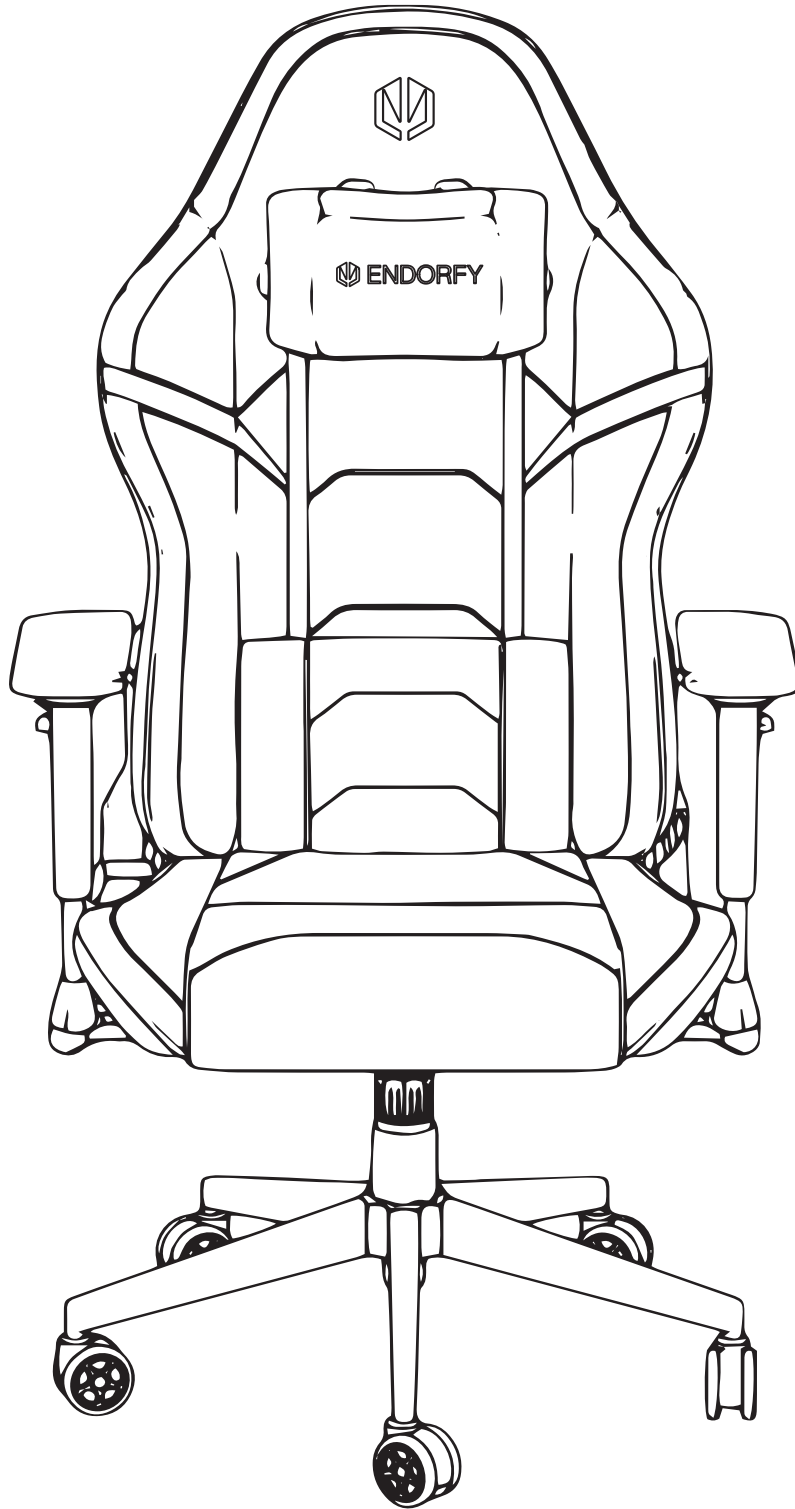

Scrim

GAMING CHAIR

EY8A-SCRIM

More at
www.endorfy.com

Designed by Endorfy

COOLING SP. Z O.O.
UL. SOKOŁOWSKA 24
05-806 SOKOŁÓW, POLSKA
TEL. +48222920130

MADE IN CHINA

Scrim

ACCESSORIES

| | | | |
|---|---|--|---|
| A  | B  | C  | D  |
| E  | F  | G x5  | H   |
| I  | Y1 x4  M8 x 30 mm (w) | Y2 x12  M8 x 25 mm (z) | Z1 x1  |

Scrim

5

A x1

B x1

H x2

6