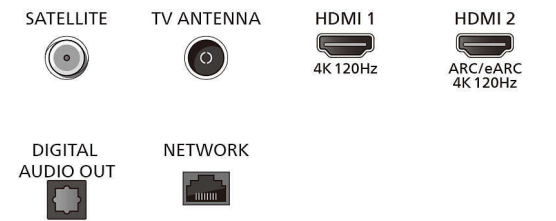

Tuner/Reception/Transmission

- Digital TV: DVB-T/T2/T2-HD/C/S/S2
- TV Program guide*: 8 day Electronic Program

Connections

Side

Bottom

Specifications

Guide

- Teletext: 1000 page Hypertext

Smart TV Features

- Interactive TV: HbbTV
- Voice assistant*: Google Assistant built-in, Works with Alexa, RC with Mic.
- Smart Home experience: Works with Google assistant, Works with Amazon Alexa

Multimedia Applications