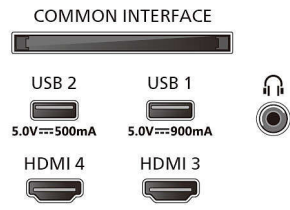

4K Ambilight TV

164cm(65")AMBILIGHT tv P5 AI perfect picture engine, Google TV™, Dolby Vision and Dolby Atmos

65OLED819/12

Specifications

Ambilight

- Ambilight Features: Wall colour adaptive, Lounge light mode, Game Mode, Ambilight Music, Sunrise Alarm, AmbiSleep, Ambilight FTI Animation, works with Philips Wireless Home Speakers
- Ambilight Version: 3-sided

Picture/Display

- Diagonal screen size (inch): 65 inch
- Diagonal screen size (metric): 164 cm

- Display: 4K Ultra HD OLED
- Native refresh rate: 120 Hz
- Picture engine: P5 AI Perfect Picture Engine
- Picture enhancement: Perfect Natural Motion, Micro Dimming Perfect, Dolby Vision, HLG (Hybrid Log Gamma), CalMAN Ready, IMAX enhanced mode, HDR10+ Adaptive, Filmmaker mode

Display input resolution

- Resolution-Refresh rate: 576p-50Hz, 640x480-60Hz, 720p-50Hz,60Hz, 1920 x 1080p -24/25/30/50/ 60/100/120/144Hz, 2560 x 1440 - 60/120/144Hz, 3840x2160p - 24/25/30/50/60/100/120/144Hz

Tuner/Reception/Transmission

- Digital TV: DVB-T/T2/T2-HD/C/S/S2
- TV Program guide*: 8 day Electronic Program

Connections

Side