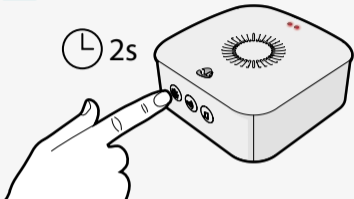

3

⌚ 2s

4

Wi-Fi Video Doorbell