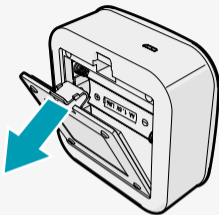

redis

Wireless Door Chime

Installation and Use

WIFICDPC20WT

Scan the QR code for more information
about your Nedis product or go to:
ned.is/wificdpc20wt

1

2

3