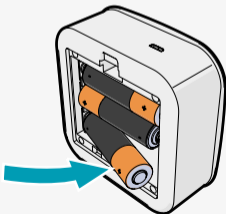

redis

Wireless Door Chime

Installation and Use

WIFICDPC20WT

Scan the QR code for more information
about your Nedis product or go to:
ned.is/wificdpc20wt

1

2

3