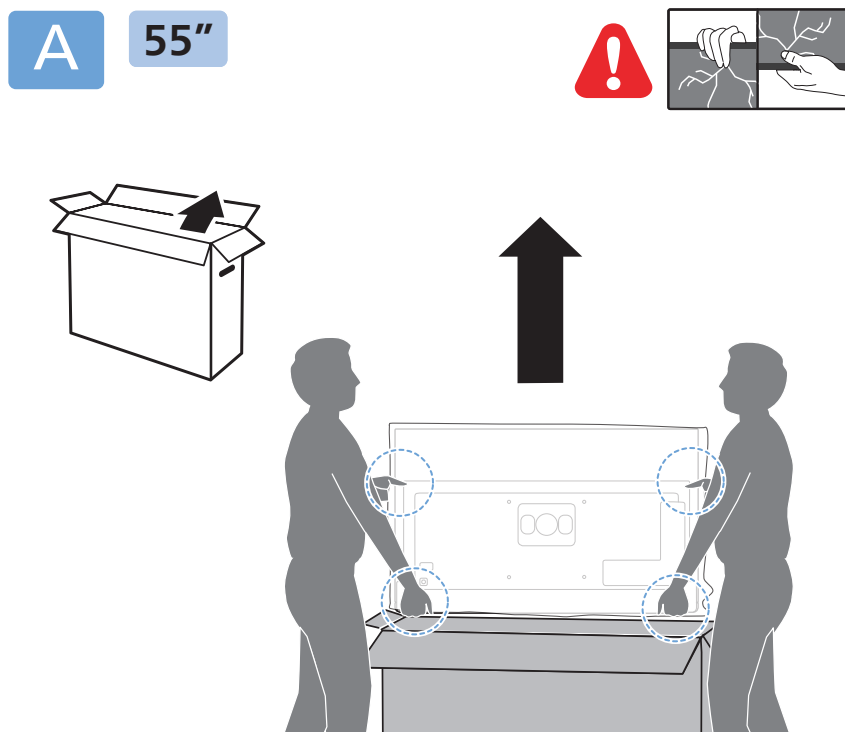

Register to find out more and get support
www.philips.com/TVsupport

Sound by
Bowers & Wilkins

2 Wall Mount dimensions (x, y)
Dimensioni del montaggio a parete (x, y)

- 55" 300x300mm M6 (L: 10mm~15mm) 139 cm
- 65" 300x300mm M6 (L: 10mm~15mm) 164 cm
- 77" 400x300mm M6 (L: 10mm~22mm) 194 cm