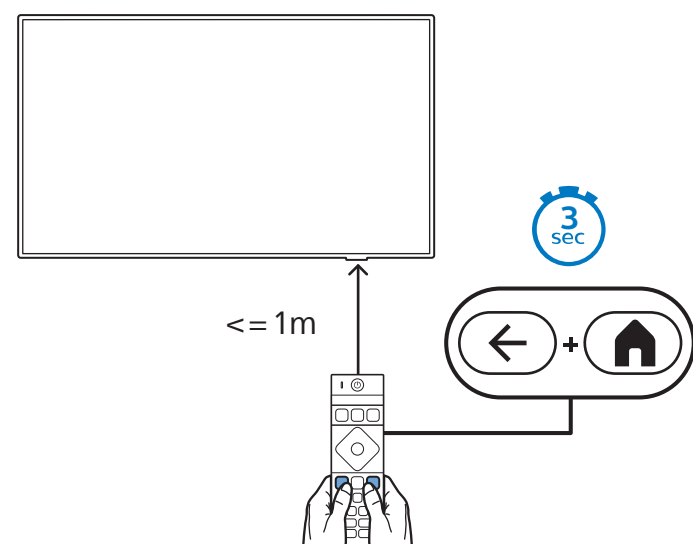

AMBILIGHT tv

English Read the safety instructions.
Български Прочетете инструкциите за безопасност.
Čeština Přečtěte si bezpečnostní pokyny.
Hrvatski Pročitajte sigurnosne upute.
Dansk Læs sikkerhedsforskrifterne.
Deutsch Lesen Sie die Sicherheitshinweise.
Ελληνικά Διαβάστε τις οδηγίες ασφαλείας.
Eesti Lugege ohutusõudeid.

Español Lea las instrucciones de seguridad.
Français Lisez les consignes de sécurité.
Italiano Leggere le istruzioni di sicurezza.
Қазақша Қорғаныстық нұсқаулар.
Latviešu Izlasiet drošības norādījumus.
Lietuvių Perskaitykite saugos instrukcijas.
Magyar Olvassa el a biztonsági utasításokat.
Nederlands Lees de veiligheidsvoorschriften.
Norsk Les sikkerhetsforskriftene.

Polski Zapoznaj się z instrukcjami bezpieczeństwa.
Português Leia as instruções de segurança.
Română Citiți instrucțiunile de siguranță.
Русский Читайте инструкции по технике безопасности.
Srpski Pročitajte bezbednosna uputstva.
Slovenščina Preberite varnostna navodila.
Slovenský Prečítajte si bezpečnostné pokyny.
Suomi Lue turvaohjeet.

Svenska Läs säkerhetsinstruktionerna.
ภาษาไทย โปรดอ่านคำแนะนำด้านความปลอดภัย
Türkçe Güvenlik talimatlarını okuyun.
Українська Читайте інструкції з техніки безпеки.
العربية قراءة تعليمات السلامة.
עברית קרא את הוראות הבטיחות

FSC Logo H:12mm