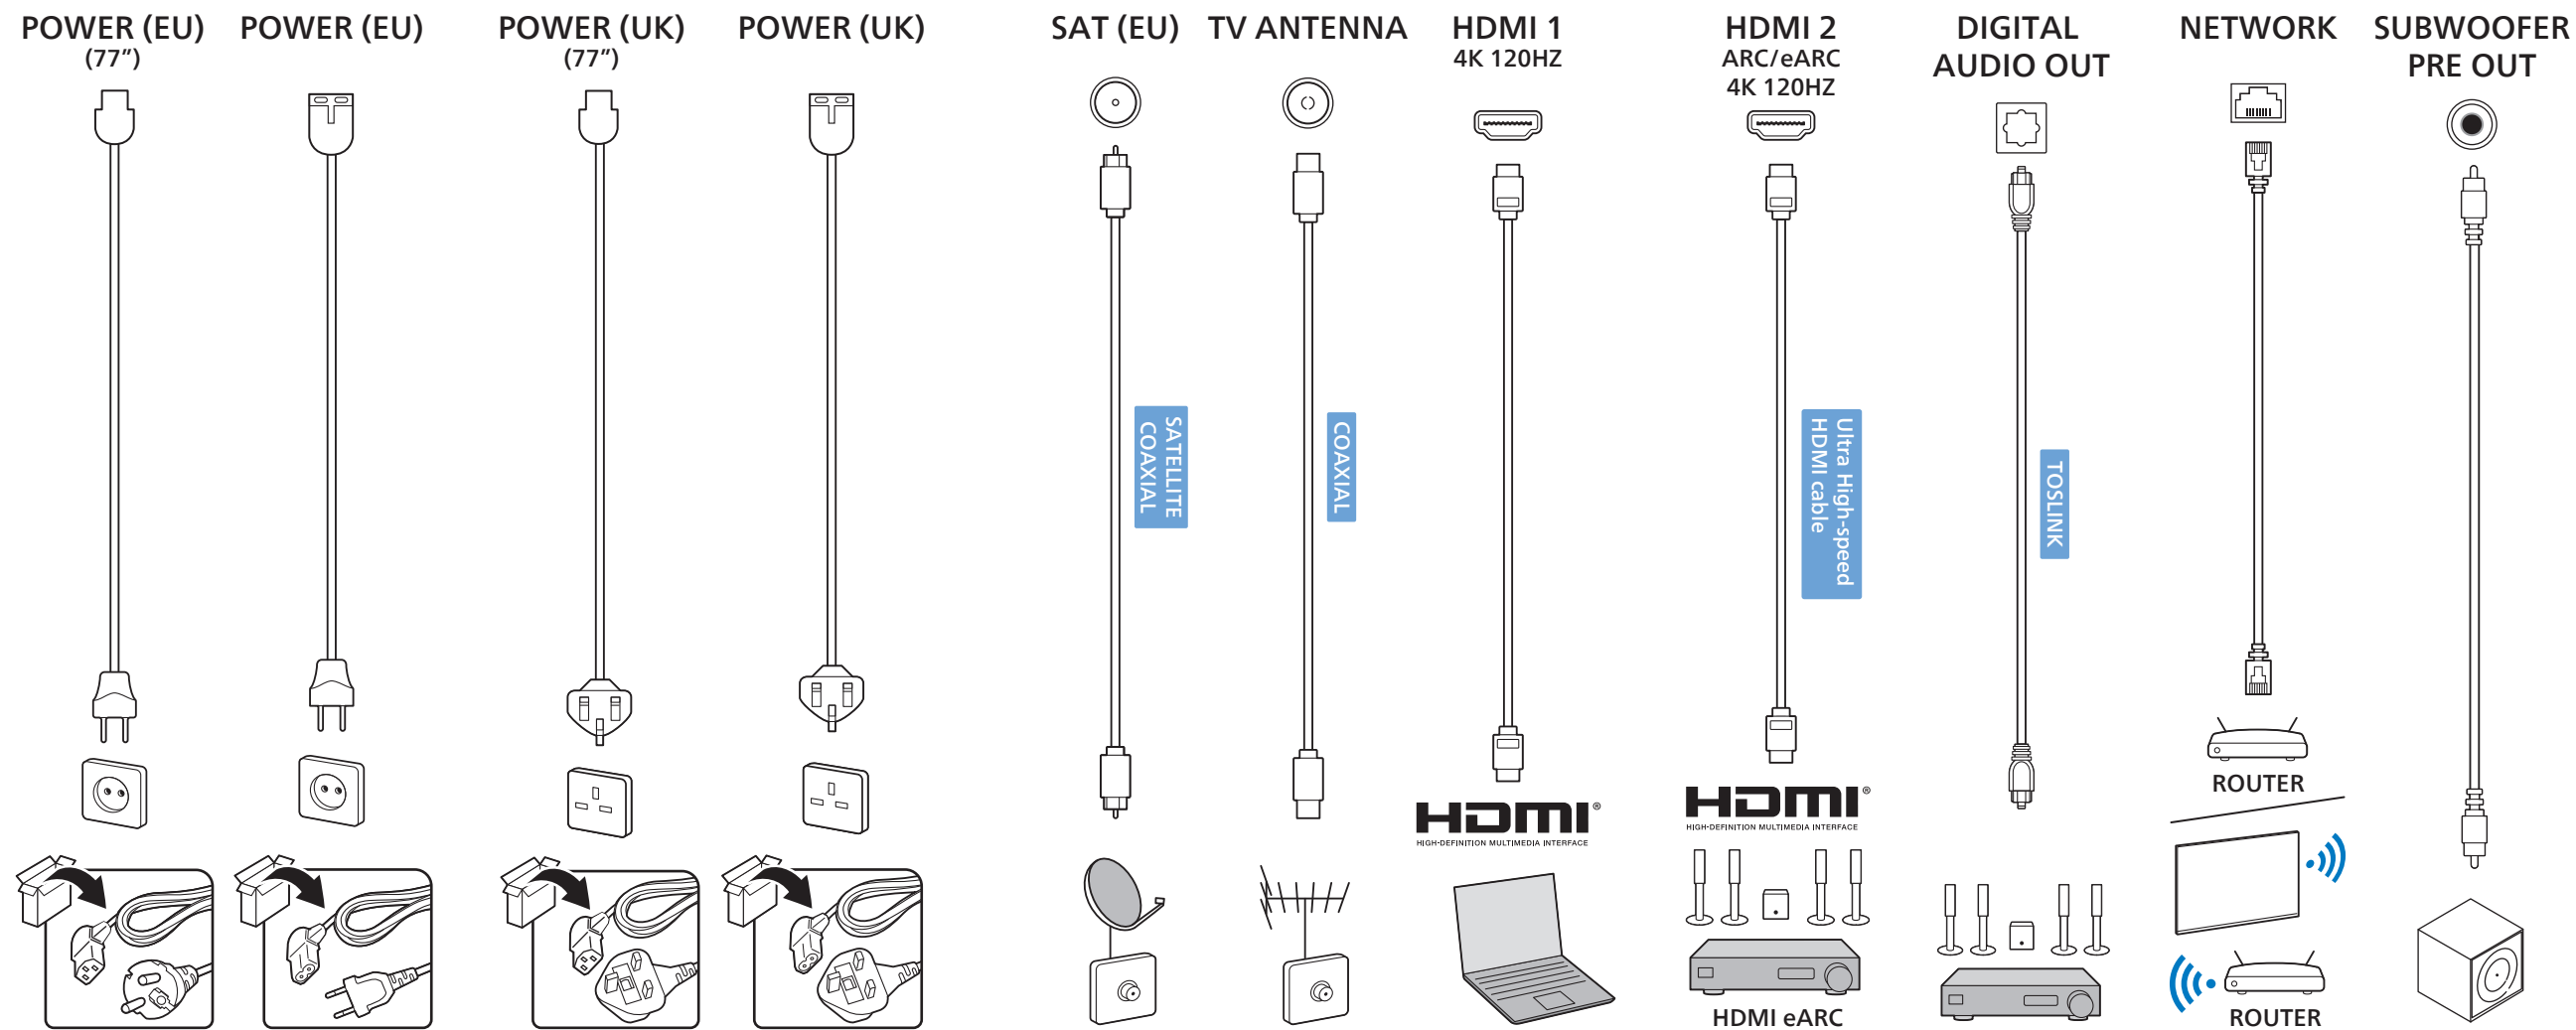

English Read the safety instructions.
Български Прочетете инструкциите за безопасност.
Čeština Přečtěte si bezpečnostní pokyny.
Hrvatski Pročitajte sigurnosne upute.
Dansk Læs sikkerhedsforskrifterne.
Deutsch Lesen Sie die Sicherheitshinweise.
Ελληνικά Διαβάστε τις οδηγίες ασφαλείας.
Eesti Lugege ohutusõudeid.

Español Lea las instrucciones de seguridad.
Français Lisez les consignes de sécurité.
Italiano Leggere le istruzioni di sicurezza.
Қазақша Қорғаныстық нұсқаулар.
Latviešu Izlasiet drošības norādījumus.
Lietuvių Perskaitykite saugos instrukcijas.
Magyar Olvassa el a biztonsági utasításokat.
Nederlands Lees de veiligheidsvoorschriften.
Norsk Les sikkerhetsforskriftene.

Polski Zapoznaj się z instrukcjami bezpieczeństwa.
Português Leia as instruções de segurança.
Română Citiți instrucțiunile de siguranță.
Русский Читайте инструкции по технике безопасности.
Srpski Pročitajte bezbednosna uputstva.
Slovenščina Preberite varnostna navodila.
Slovenský Prečítajte si bezpečnostné pokyny.
Suomi Lue turvaohjeet.

Svenska Läs säkerhetsinstruktionerna.
ภาษาไทย โปรดอ่านคำแนะนำด้านความปลอดภัย
Türkçe Güvenlik talimatlarını okuyun.
Українська Читайте інструкції з техніки безпеки.
العربية قراءة تعليمات السلامة.
עברית קרא את הוראות הבטיחות

FSC Logo H:12mm