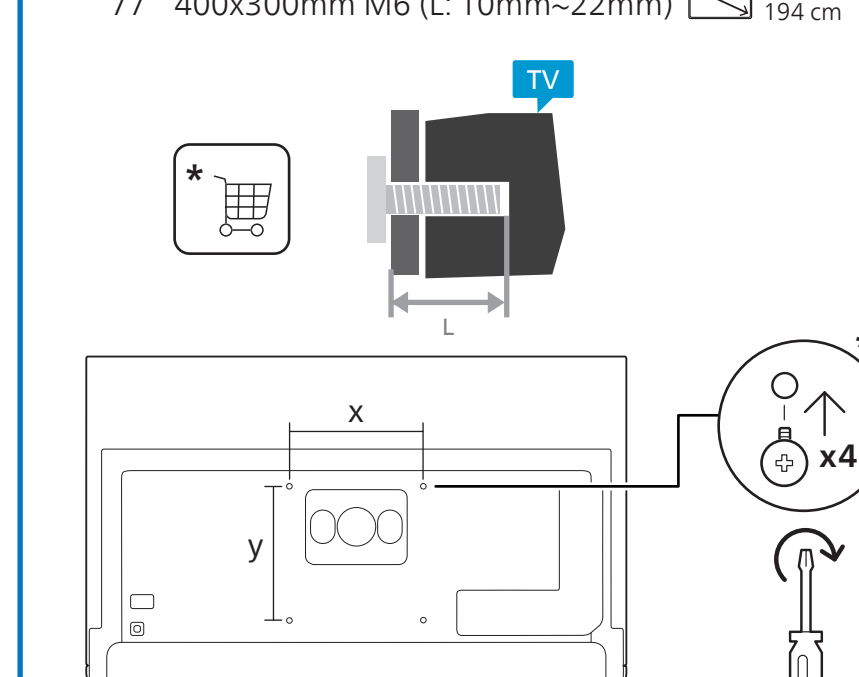

Register to find out more and get support
www.philips.com/TVsupport

Sound by
Bowers & Wilkins

2 Wall Mount dimensions (x, y)
Dimensioni del montaggio a parete (x, y)

- 55" 300x300mm M6 (L: 10mm~15mm) 139 cm
- 65" 300x300mm M6 (L: 10mm~15mm) 164 cm
- 77" 400x300mm M6 (L: 10mm~22mm) 194 cm