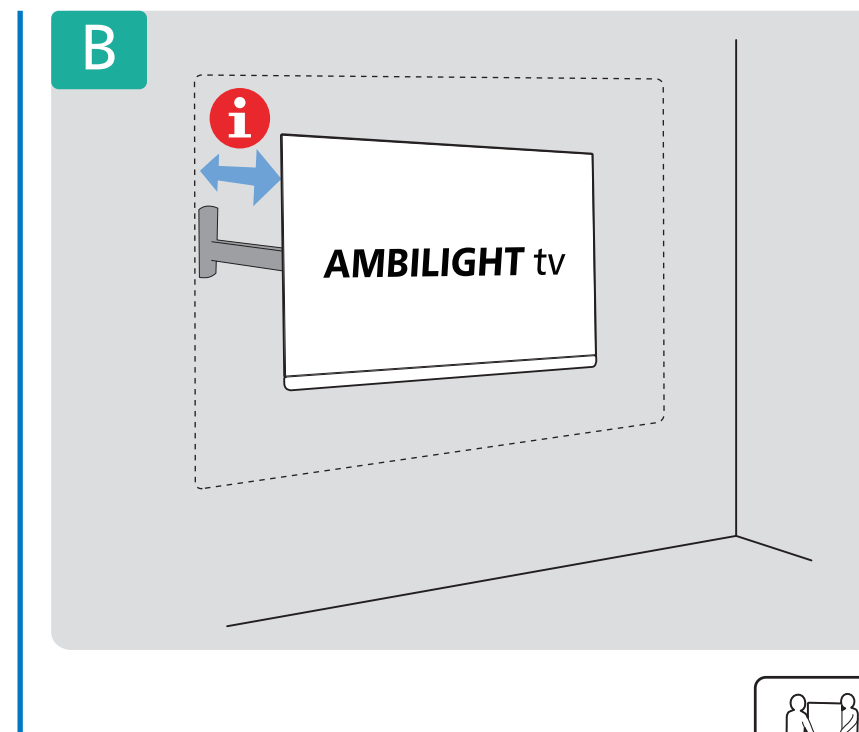

Register to find out more and get support
www.philips.com/TVsupport

Sound by
Bowers & Wilkins

2 Wall Mount dimensions (x, y)
Dimensioni del montaggio a parete (x, y)

- 55" 300x300mm M6 (L: 10mm~15mm) 139 cm
- 65" 300x300mm M6 (L: 10mm~15mm) 164 cm
- 77" 400x300mm M6 (L: 10mm~22mm) 194 cm