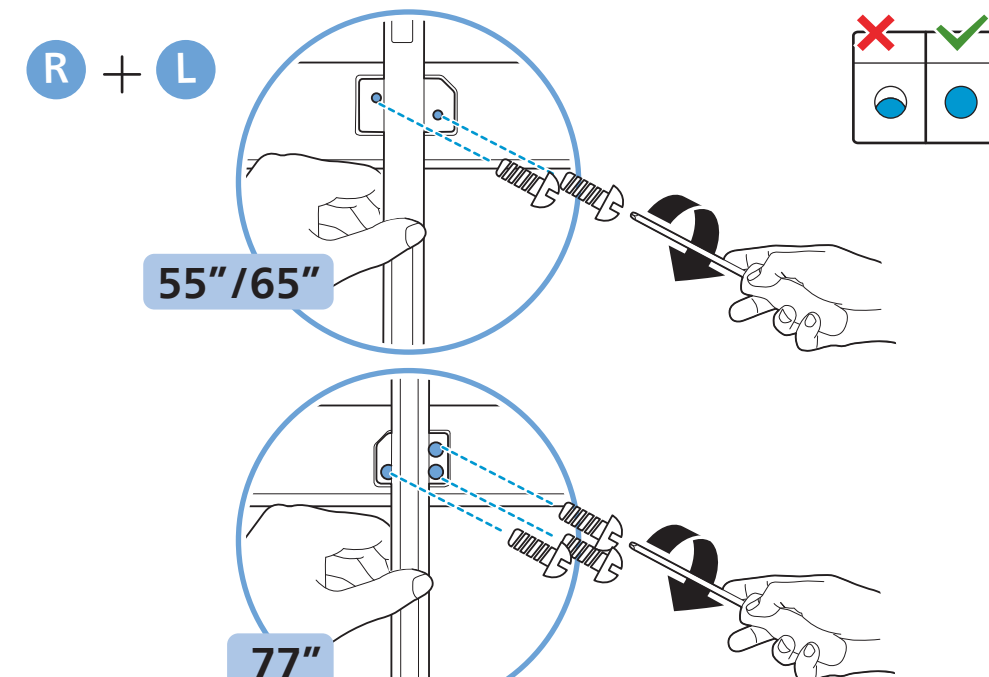

Register to find out more and get support
www.philips.com/TVsupport

Sound by
Bowers & Wilkins

2 Wall Mount dimensions (x, y)
Dimensioni del montaggio a parete (x, y)

- 55" 300x300mm M6 (L: 10mm~15mm) 139 cm
- 65" 300x300mm M6 (L: 10mm~15mm) 164 cm
- 77" 400x300mm M6 (L: 10mm~22mm) 194 cm