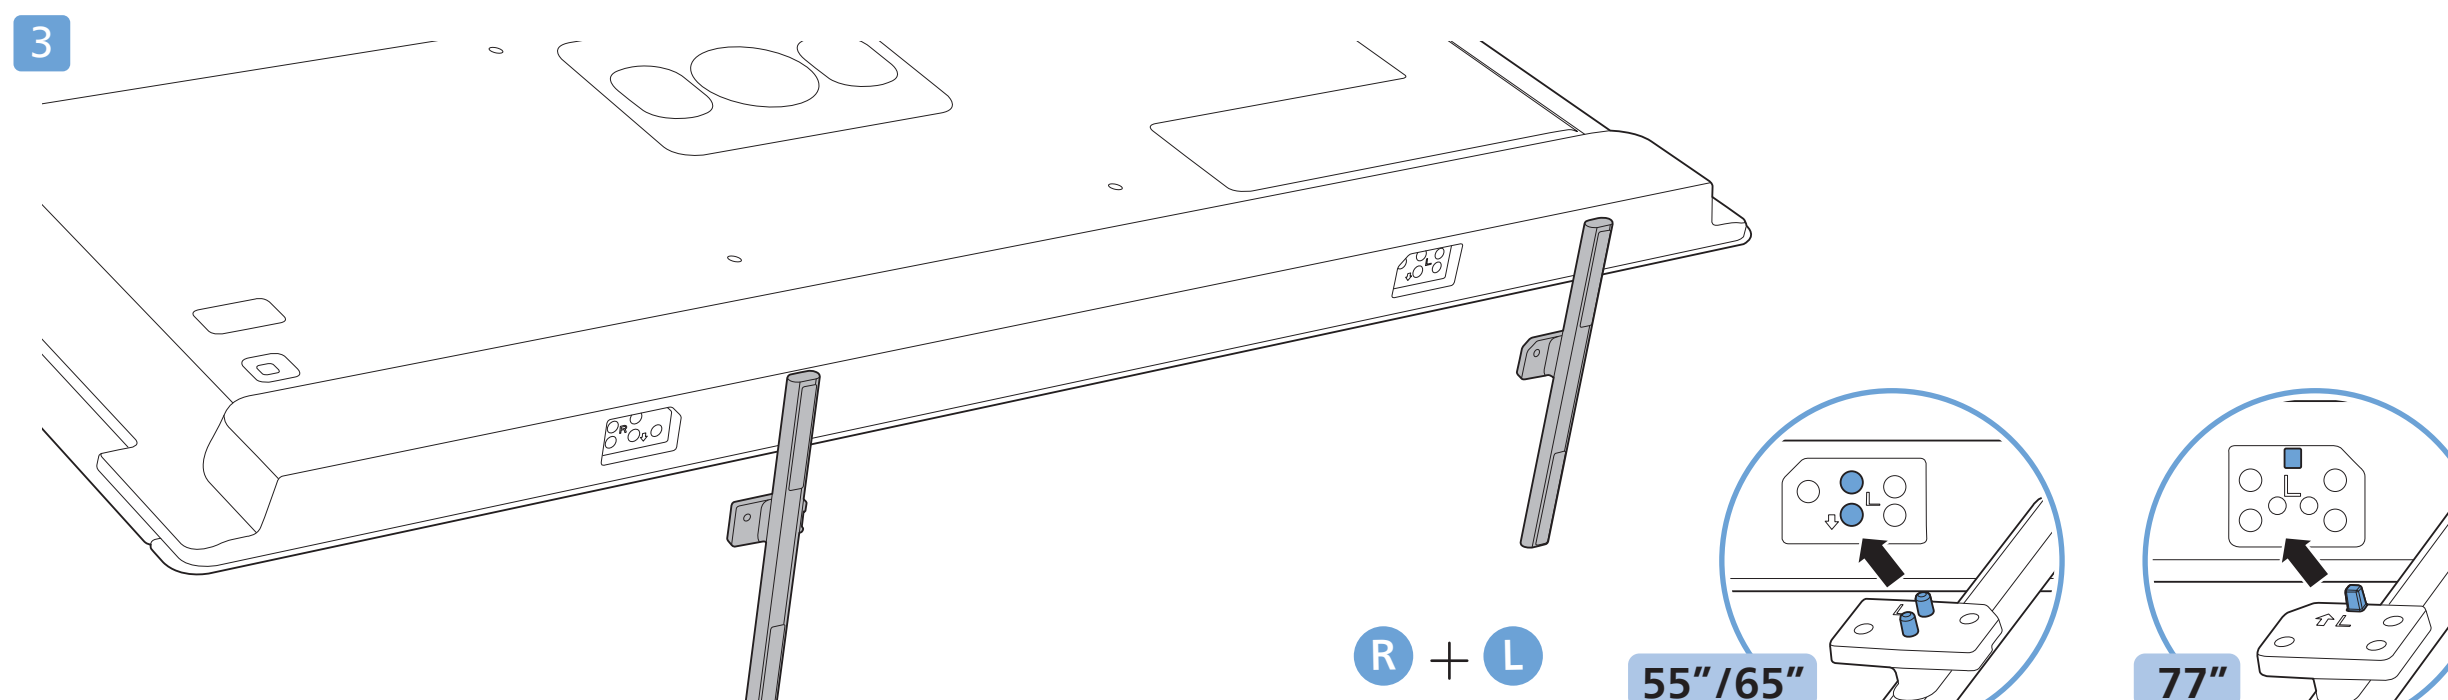

Register to find out more and get support
www.philips.com/TVsupport

Sound by
Bowers & Wilkins

2 Wall Mount dimensions (x, y)
Dimensioni del montaggio a parete (x, y)

- 55" 300x300mm M6 (L: 10mm~15mm) 139 cm
- 65" 300x300mm M6 (L: 10mm~15mm) 164 cm
- 77" 400x300mm M6 (L: 10mm~22mm) 194 cm