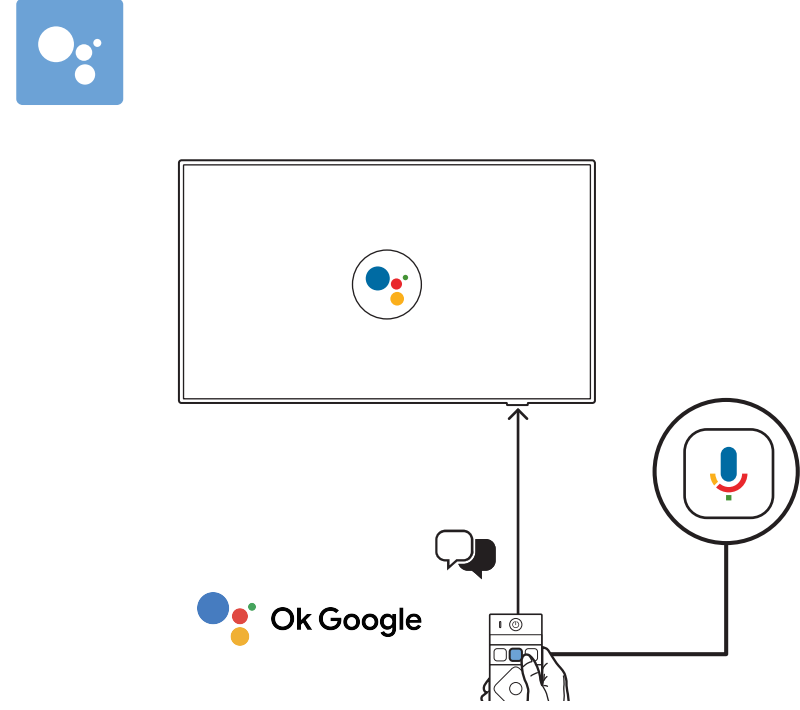

AMBILIGHT tv

English Read the safety instructions.
Български Прочетете инструкциите за безопасност.
Čeština Přečtěte si bezpečnostní pokyny.
Hrvatski Pročitajte sigurnosne upute.
Dansk Læs sikkerhedsforskrifterne.
Deutsch Lesen Sie die Sicherheitshinweise.
Ελληνικά Διαβάστε τις οδηγίες ασφαλείας.
Eesti Lugege ohutusõudeid.

Español Lea las instrucciones de seguridad.
Français Lisez les consignes de sécurité.
Italiano Leggere le istruzioni di sicurezza.
Қазақша Қорғаныстық нұсқаулар.
Latviešu Izlasiet drošības norādījumus.
Lietuvių Perskaitykite saugos instrukcijas.
Magyar Olvassa el a biztonsági utasításokat.
Nederlands Lees de veiligheidsvoorschriften.
Norsk Les sikkerhetsforskriftene.

Polski Zapoznaj się z instrukcjami bezpieczeństwa.
Português Leia as instruções de segurança.
Română Citiți instrucțiunile de siguranță.
Русский Читайте инструкции по технике безопасности.
Srpski Pročitajte bezbednosna uputstva.
Slovenščina Preberite varnostna navodila.
Slovenský Prečítajte si bezpečnostné pokyny.
Suomi Lue turvaohjeet.

Svenska Läs säkerhetsinstruktionerna.
ภาษาไทย โปรดอ่านคำแนะนำด้านความปลอดภัย
Türkçe Güvenlik talimatlarını okuyun.
Українська Читайте інструкції з техніки безпеки.
العربية قراءة تعليمات السلامة.
עברית קרא את הוראות הבטיחות

FSC Logo H:12mm