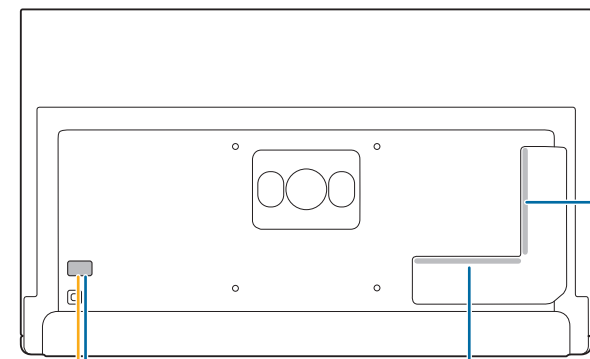

English Read the safety instructions.
Български Прочетете инструкциите за безопасност.
Čeština Přečtěte si bezpečnostní pokyny.
Hrvatski Pročitajte sigurnosne upute.
Dansk Læs sikkerhedsforskrifterne.
Deutsch Lesen Sie die Sicherheitshinweise.
Ελληνικά Διαβάστε τις οδηγίες ασφαλείας.
Eesti Lugege ohutusõudeid.

Español Lea las instrucciones de seguridad.
Français Lisez les consignes de sécurité.
Italiano Leggere le istruzioni di sicurezza.
Қазақша Қорғаныстық нұсқаулар.
Latviešu Izlasiet drošības norādījumus.
Lietuvių Perskaitykite saugos instrukcijas.
Magyar Olvassa el a biztonsági utasításokat.
Nederlands Lees de veiligheidsvoorschriften.
Norsk Les sikkerhetsforskriftene.

Polski Zapoznaj się z instrukcjami bezpieczeństwa.
Português Leia as instruções de segurança.
Română Citiți instrucțiunile de siguranță.
Русский Читайте инструкции по технике безопасности.
Srpski Pročitajte bezbednosna uputstva.
Slovenščina Preberite varnostna navodila.
Slovenský Prečítajte si bezpečnostné pokyny.
Suomi Lue turvaohjeet.

Svenska Läs säkerhetsinstruktionerna.
ภาษาไทย โปรดอ่านคำแนะนำด้านความปลอดภัย
Türkçe Güvenlik talimatlarını okuyun.
Українська Читайте інструкції з техніки безпеки.
العربية قراءة تعليمات السلامة.
עברית קרא את הוראות הבטיחות

FSC Logo H:12mm