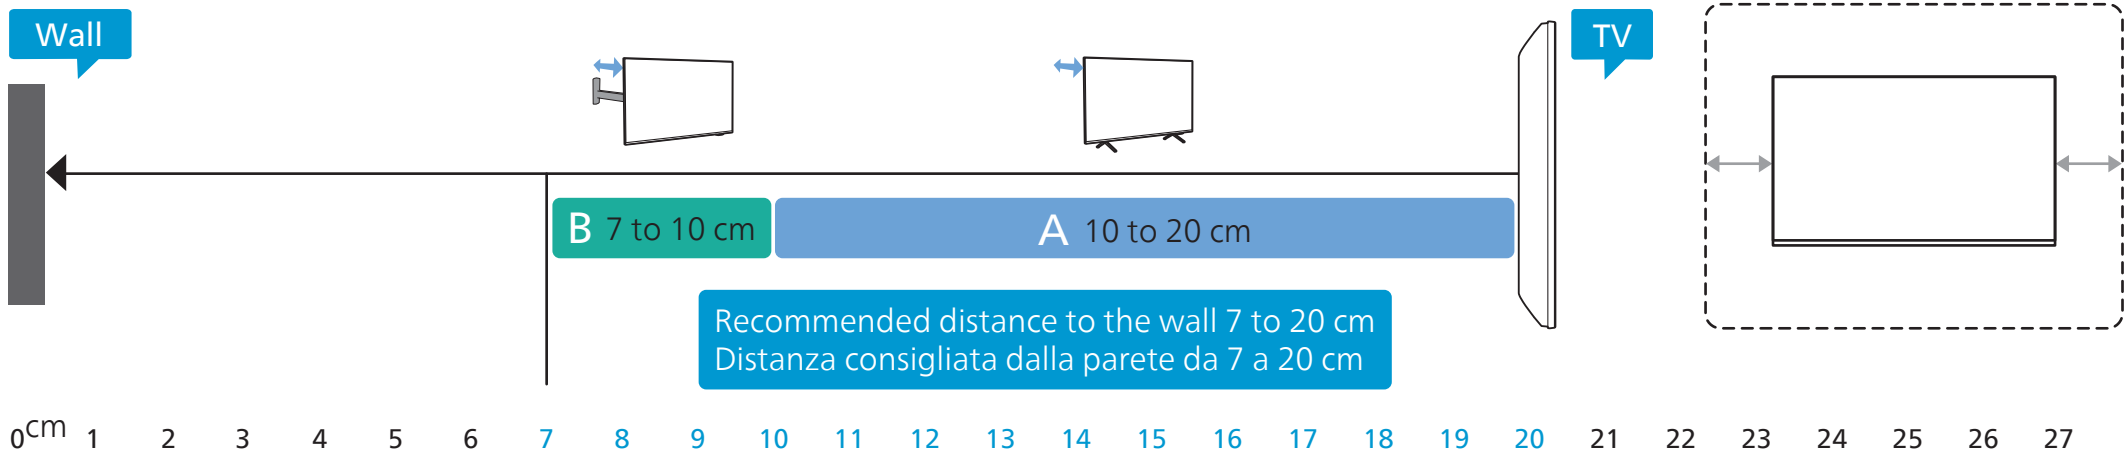

AMBILIGHT tv