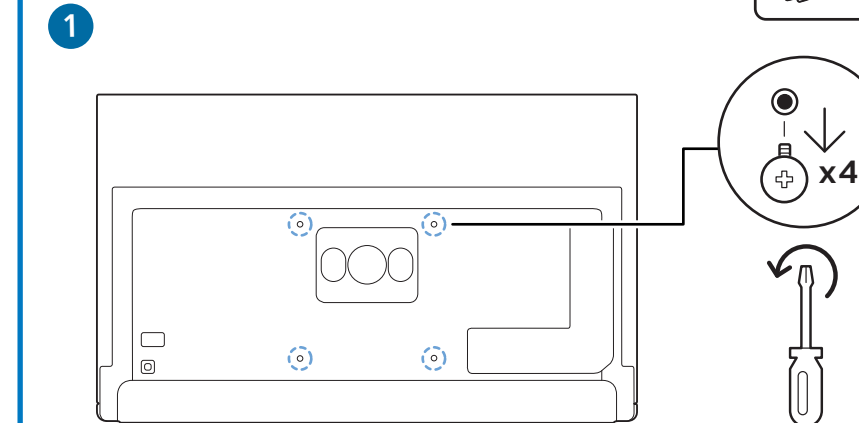

Register to find out more and get support
www.philips.com/TVsupport

Sound by
Bowers & Wilkins

2 Wall Mount dimensions (x, y)
Dimensioni del montaggio a parete (x, y)

- 55" 300x300mm M6 (L: 10mm~15mm) 139 cm
- 65" 300x300mm M6 (L: 10mm~15mm) 164 cm
- 77" 400x300mm M6 (L: 10mm~22mm) 194 cm