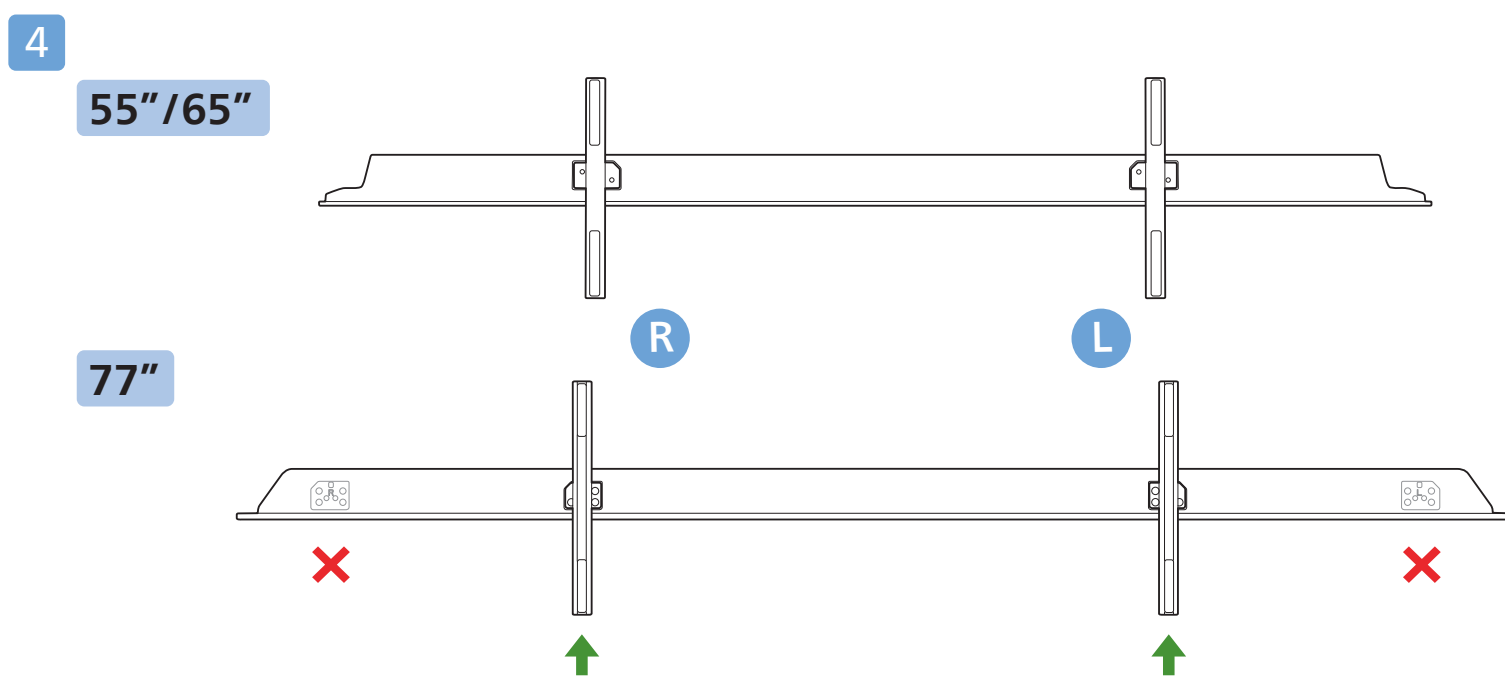

Register to find out more and get support
www.philips.com/TVsupport

Sound by
Bowers & Wilkins

2 Wall Mount dimensions (x, y)
Dimensioni del montaggio a parete (x, y)

- 55" 300x300mm M6 (L: 10mm~15mm) 139 cm
- 65" 300x300mm M6 (L: 10mm~15mm) 164 cm
- 77" 400x300mm M6 (L: 10mm~22mm) 194 cm