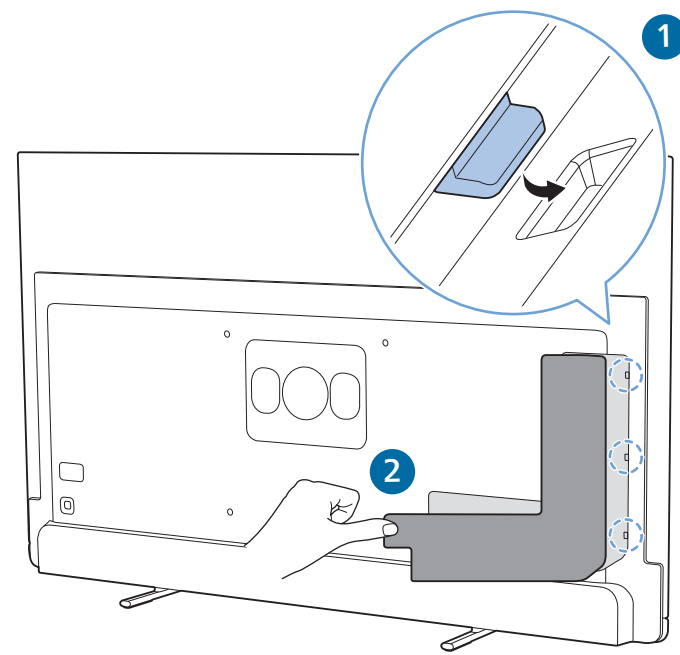

AMBILIGHT tv

English Read the safety instructions.
Български Прочетете инструкциите за безопасност.
Čeština Přečtěte si bezpečnostní pokyny.
Hrvatski Pročitajte sigurnosne upute.
Dansk Læs sikkerhedsforskrifterne.
Deutsch Lesen Sie die Sicherheitshinweise.
Ελληνικά Διαβάστε τις οδηγίες ασφαλείας.
Eesti Lugege ohutusõudeid.

Español Lea las instrucciones de seguridad.
Français Lisez les consignes de sécurité.
Italiano Leggere le istruzioni di sicurezza.
Қазақша Қорғаныстық нұсқаулар.
Latviešu Izlasiet drošības norādījumus.
Lietuvių Perskaitykite saugos instrukcijas.
Magyar Olvassa el a biztonsági utasításokat.
Nederlands Lees de veiligheidsvoorschriften.
Norsk Les sikkerhetsforskriftene.

Polski Zapoznaj się z instrukcjami bezpieczeństwa.
Português Leia as instruções de segurança.
Română Citiți instrucțiunile de siguranță.
Русский Читайте инструкции по технике безопасности.
Srpski Pročitajte bezbednosna uputstva.
Slovenščina Preberite varnostna navodila.
Slovenský Prečítajte si bezpečnostné pokyny.
Suomi Lue turvaohjeet.

Svenska Läs säkerhetsinstruktionerna.
ภาษาไทย โปรดอ่านคำแนะนำด้านความปลอดภัย
Türkçe Güvenlik talimatlarını okuyun.
Українська Читайте інструкції з техніки безпеки.
العربية قراءة تعليمات السلامة.
עברית קרא את הוראות הבטיחות

FSC Logo H:12mm