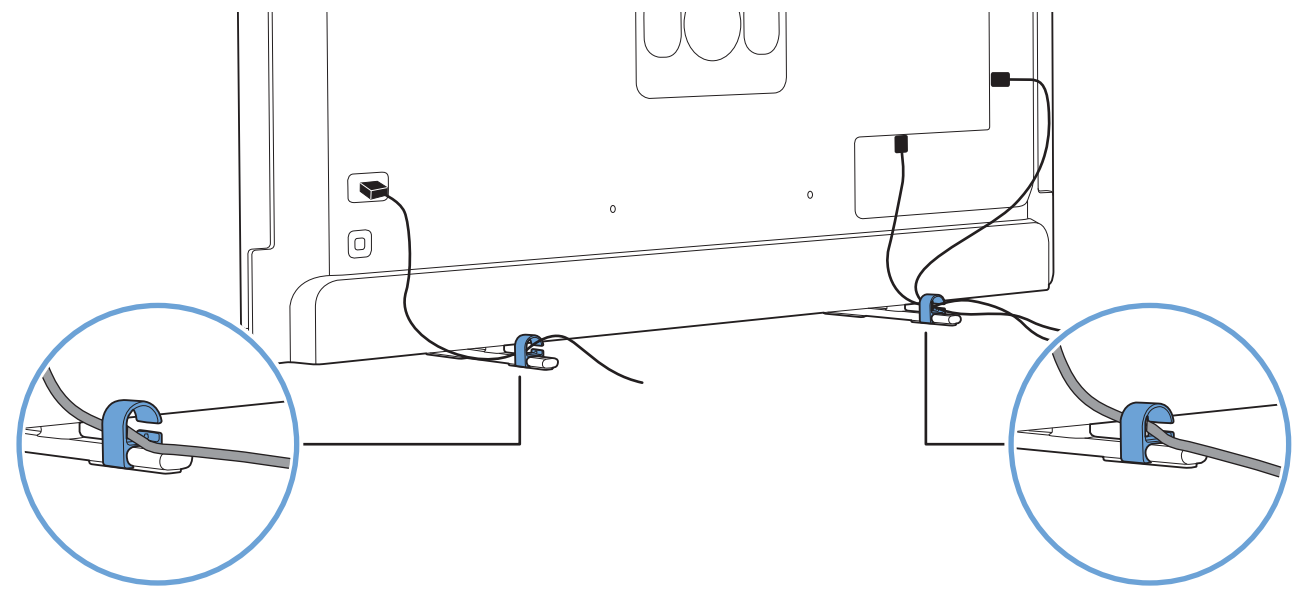

AMBILIGHT tv

English Read the safety instructions.
Български Прочетете инструкциите за безопасност.
Čeština Přečtěte si bezpečnostní pokyny.
Hrvatski Pročitajte sigurnosne upute.
Dansk Læs sikkerhedsforskrifterne.
Deutsch Lesen Sie die Sicherheitshinweise.
Ελληνικά Διαβάστε τις οδηγίες ασφαλείας.
Eesti Lugege ohutusõudeid.

Español Lea las instrucciones de seguridad.
Français Lisez les consignes de sécurité.
Italiano Leggere le istruzioni di sicurezza.
Қазақша Қорғаныстық нұсқаулар.
Latviešu Izlasiet drošības norādījumus.
Lietuvių Perskaitykite saugos instrukcijas.
Magyar Olvassa el a biztonsági utasításokat.
Nederlands Lees de veiligheidsvoorschriften.
Norsk Les sikkerhetsforskriftene.

Polski Zapoznaj się z instrukcjami bezpieczeństwa.
Português Leia as instruções de segurança.
Română Citiți instrucțiunile de siguranță.
Русский Читайте инструкции по технике безопасности.
Srpski Pročitajte bezbednosna uputstva.
Slovenščina Preberite varnostna navodila.
Slovenský Prečítajte si bezpečnostné pokyny.
Suomi Lue turvaohjeet.

Svenska Läs säkerhetsinstruktionerna.
ภาษาไทย โปรดอ่านคำแนะนำด้านความปลอดภัย
Türkçe Güvenlik talimatlarını okuyun.
Українська Читайте інструкції з техніки безпеки.
العربية قراءة تعليمات السلامة.
עברית קרא את הוראות הבטיחות

FSC Logo H:12mm