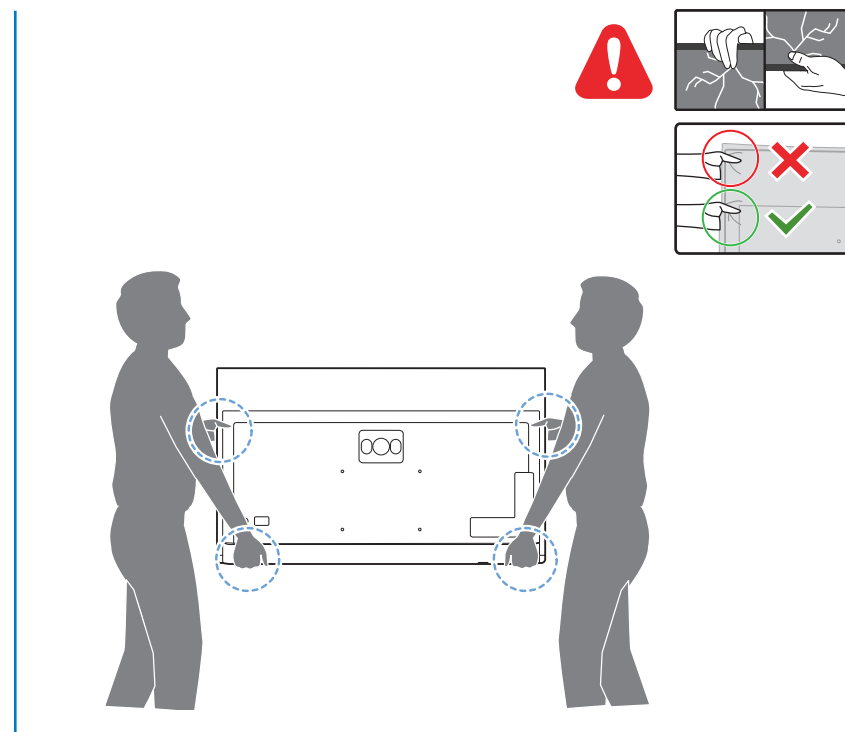

Register to find out more and get support
www.philips.com/TVsupport

Sound by
Bowers & Wilkins

2 Wall Mount dimensions (x, y)
Dimensioni del montaggio a parete (x, y)

- 55" 300x300mm M6 (L: 10mm~15mm) 139 cm
- 65" 300x300mm M6 (L: 10mm~15mm) 164 cm
- 77" 400x300mm M6 (L: 10mm~22mm) 194 cm