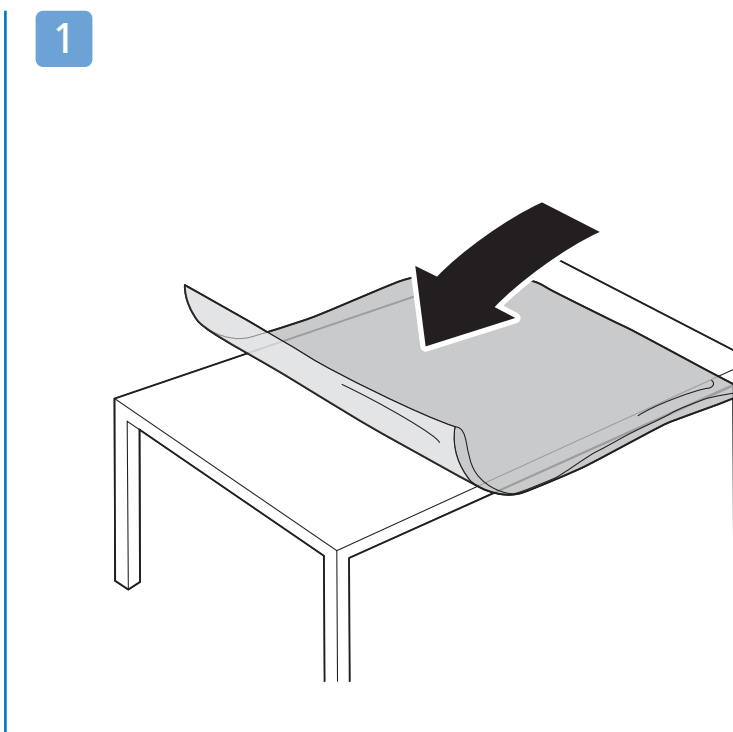

Register to find out more and get support
www.philips.com/TVsupport

Sound by
Bowers & Wilkins

2 Wall Mount dimensions (x, y)
Dimensioni del montaggio a parete (x, y)

- 55" 300x300mm M6 (L: 10mm~15mm) 139 cm
- 65" 300x300mm M6 (L: 10mm~15mm) 164 cm
- 77" 400x300mm M6 (L: 10mm~22mm) 194 cm