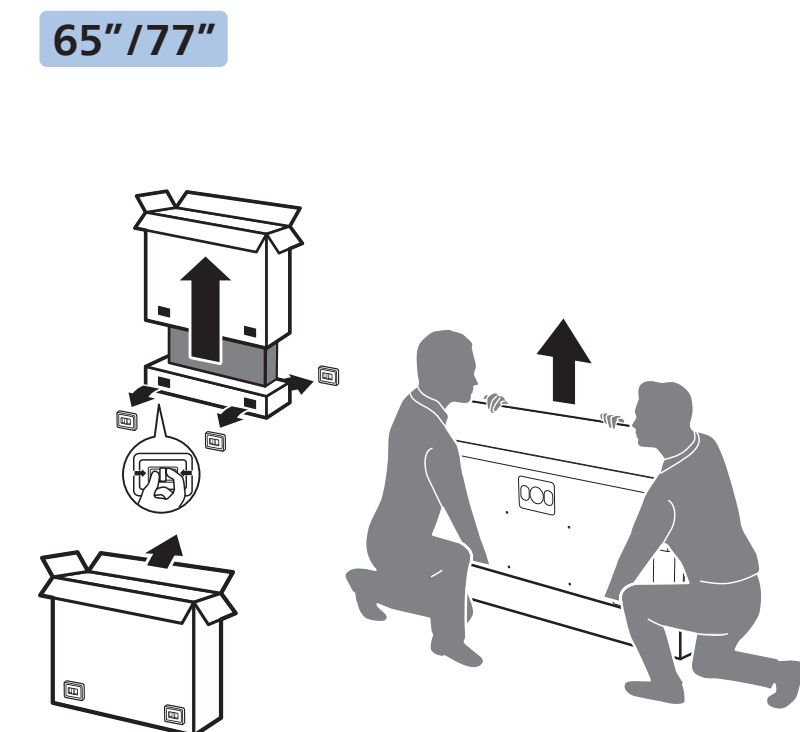

Register to find out more and get support
www.philips.com/TVsupport

Sound by
Bowers & Wilkins

2 Wall Mount dimensions (x, y)
Dimensioni del montaggio a parete (x, y)

- 55" 300x300mm M6 (L: 10mm~15mm) 139 cm
- 65" 300x300mm M6 (L: 10mm~15mm) 164 cm
- 77" 400x300mm M6 (L: 10mm~22mm) 194 cm