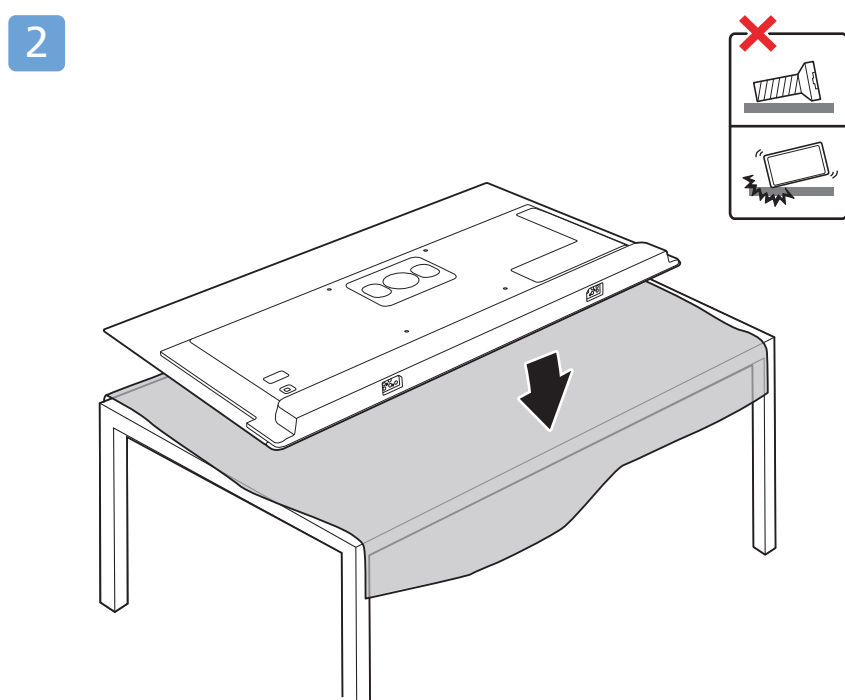

Register to find out more and get support
www.philips.com/TVsupport

Sound by
Bowers & Wilkins

2 Wall Mount dimensions (x, y)
Dimensioni del montaggio a parete (x, y)

- 55" 300x300mm M6 (L: 10mm~15mm) 139 cm
- 65" 300x300mm M6 (L: 10mm~15mm) 164 cm
- 77" 400x300mm M6 (L: 10mm~22mm) 194 cm