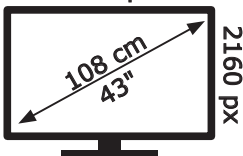

ENERGY

JVC

LT-43VAQ7235

51 kWh/1000h

ABCDEF **G**

92 kWh/1000h

3840 px

50650107