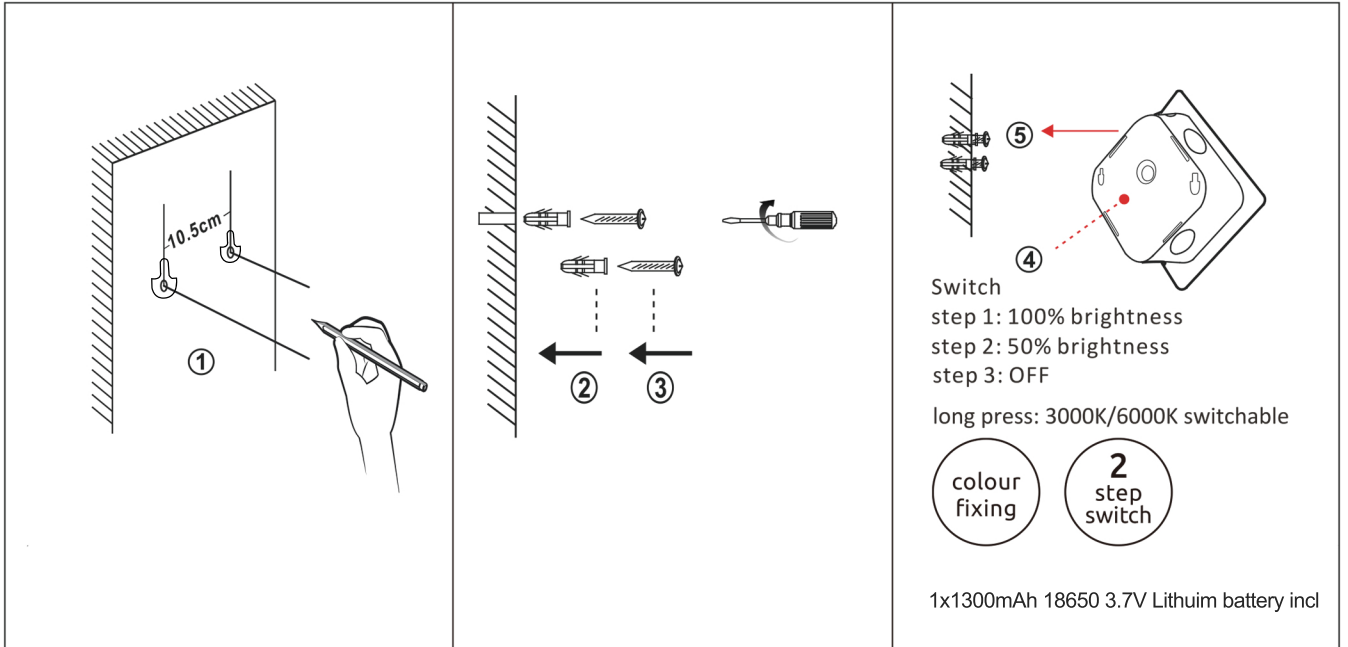

rabalux®

77034

Battery replacement: