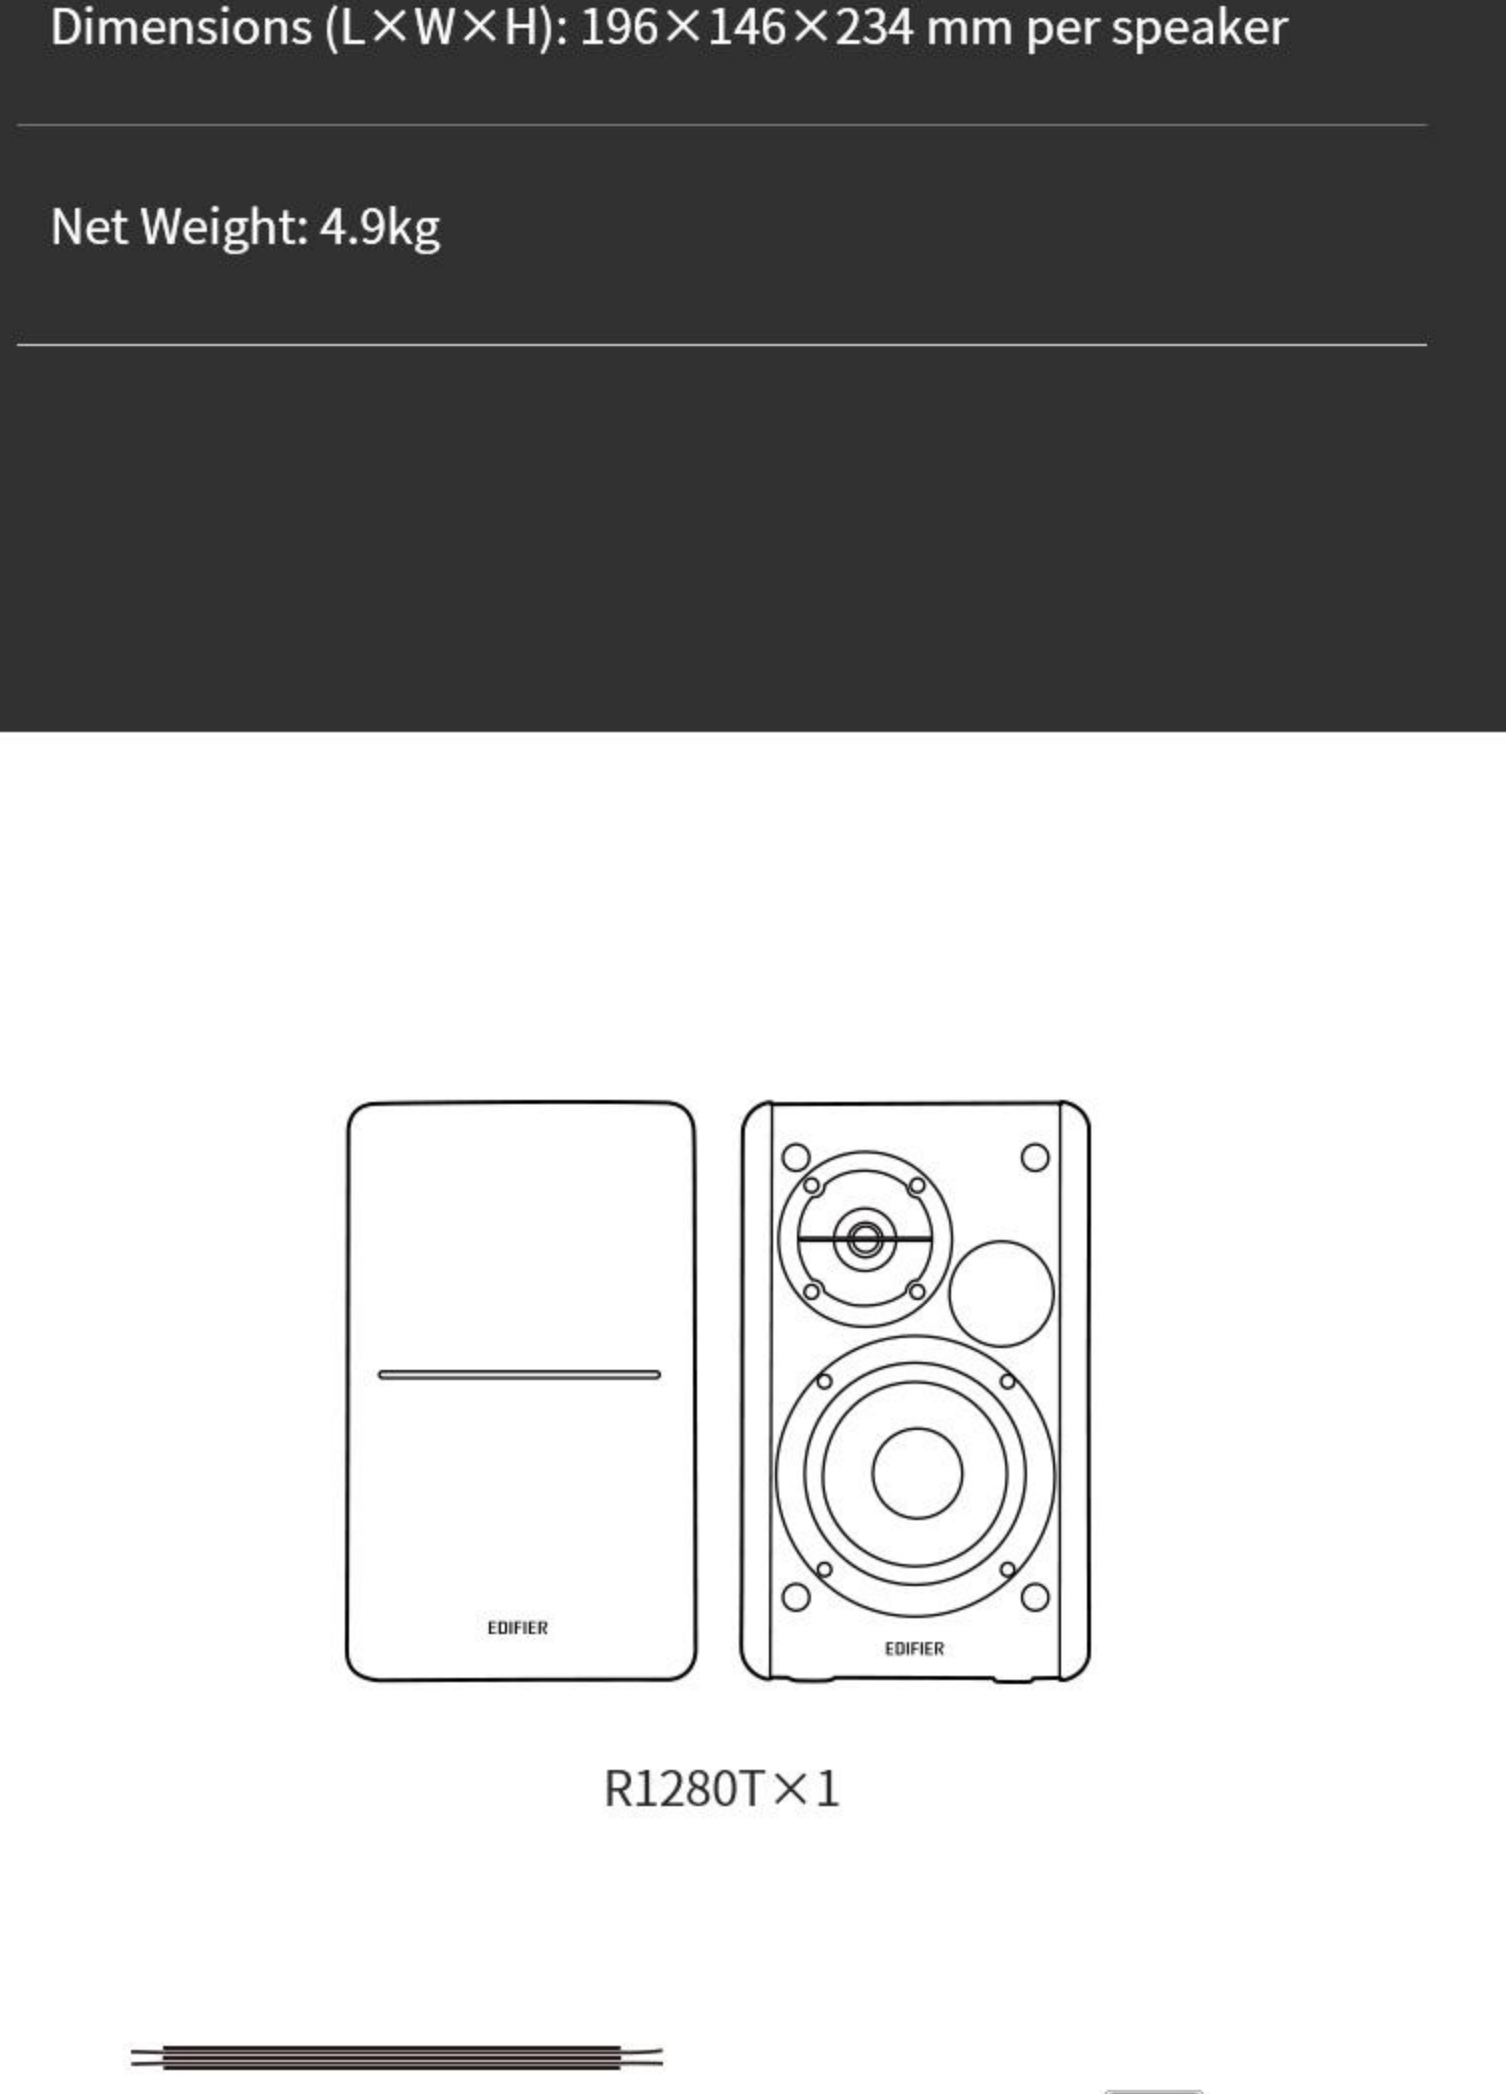

Easy Control

Use the remote control and knobs on the right panel for easy control of full functions.

Specifications

Total Output Power (RMS): 21W + 21W

Frequency Response: 52Hz - 20kHz (±9dB)

Signal-to-Noise Ratio: ≥ 85dB(A)

Input Sensitivity: PC: 750 ± 50mV | AUX: 550 ± 50mV

Audio Inputs: Dual RCA

Driver Unit: 4" (Mid-range and bass) + 0.5" (Treble)

Dimensions (L×W×H): 196×146×234 mm per speaker

Net Weight: 4.9kg

R1280T×1

Speaker Connecting Cable×1

Remote Control×1

RCA-to-RCA Audio Cable×1

Manual×1

RCA-to-3.5mm Audio Cable×1