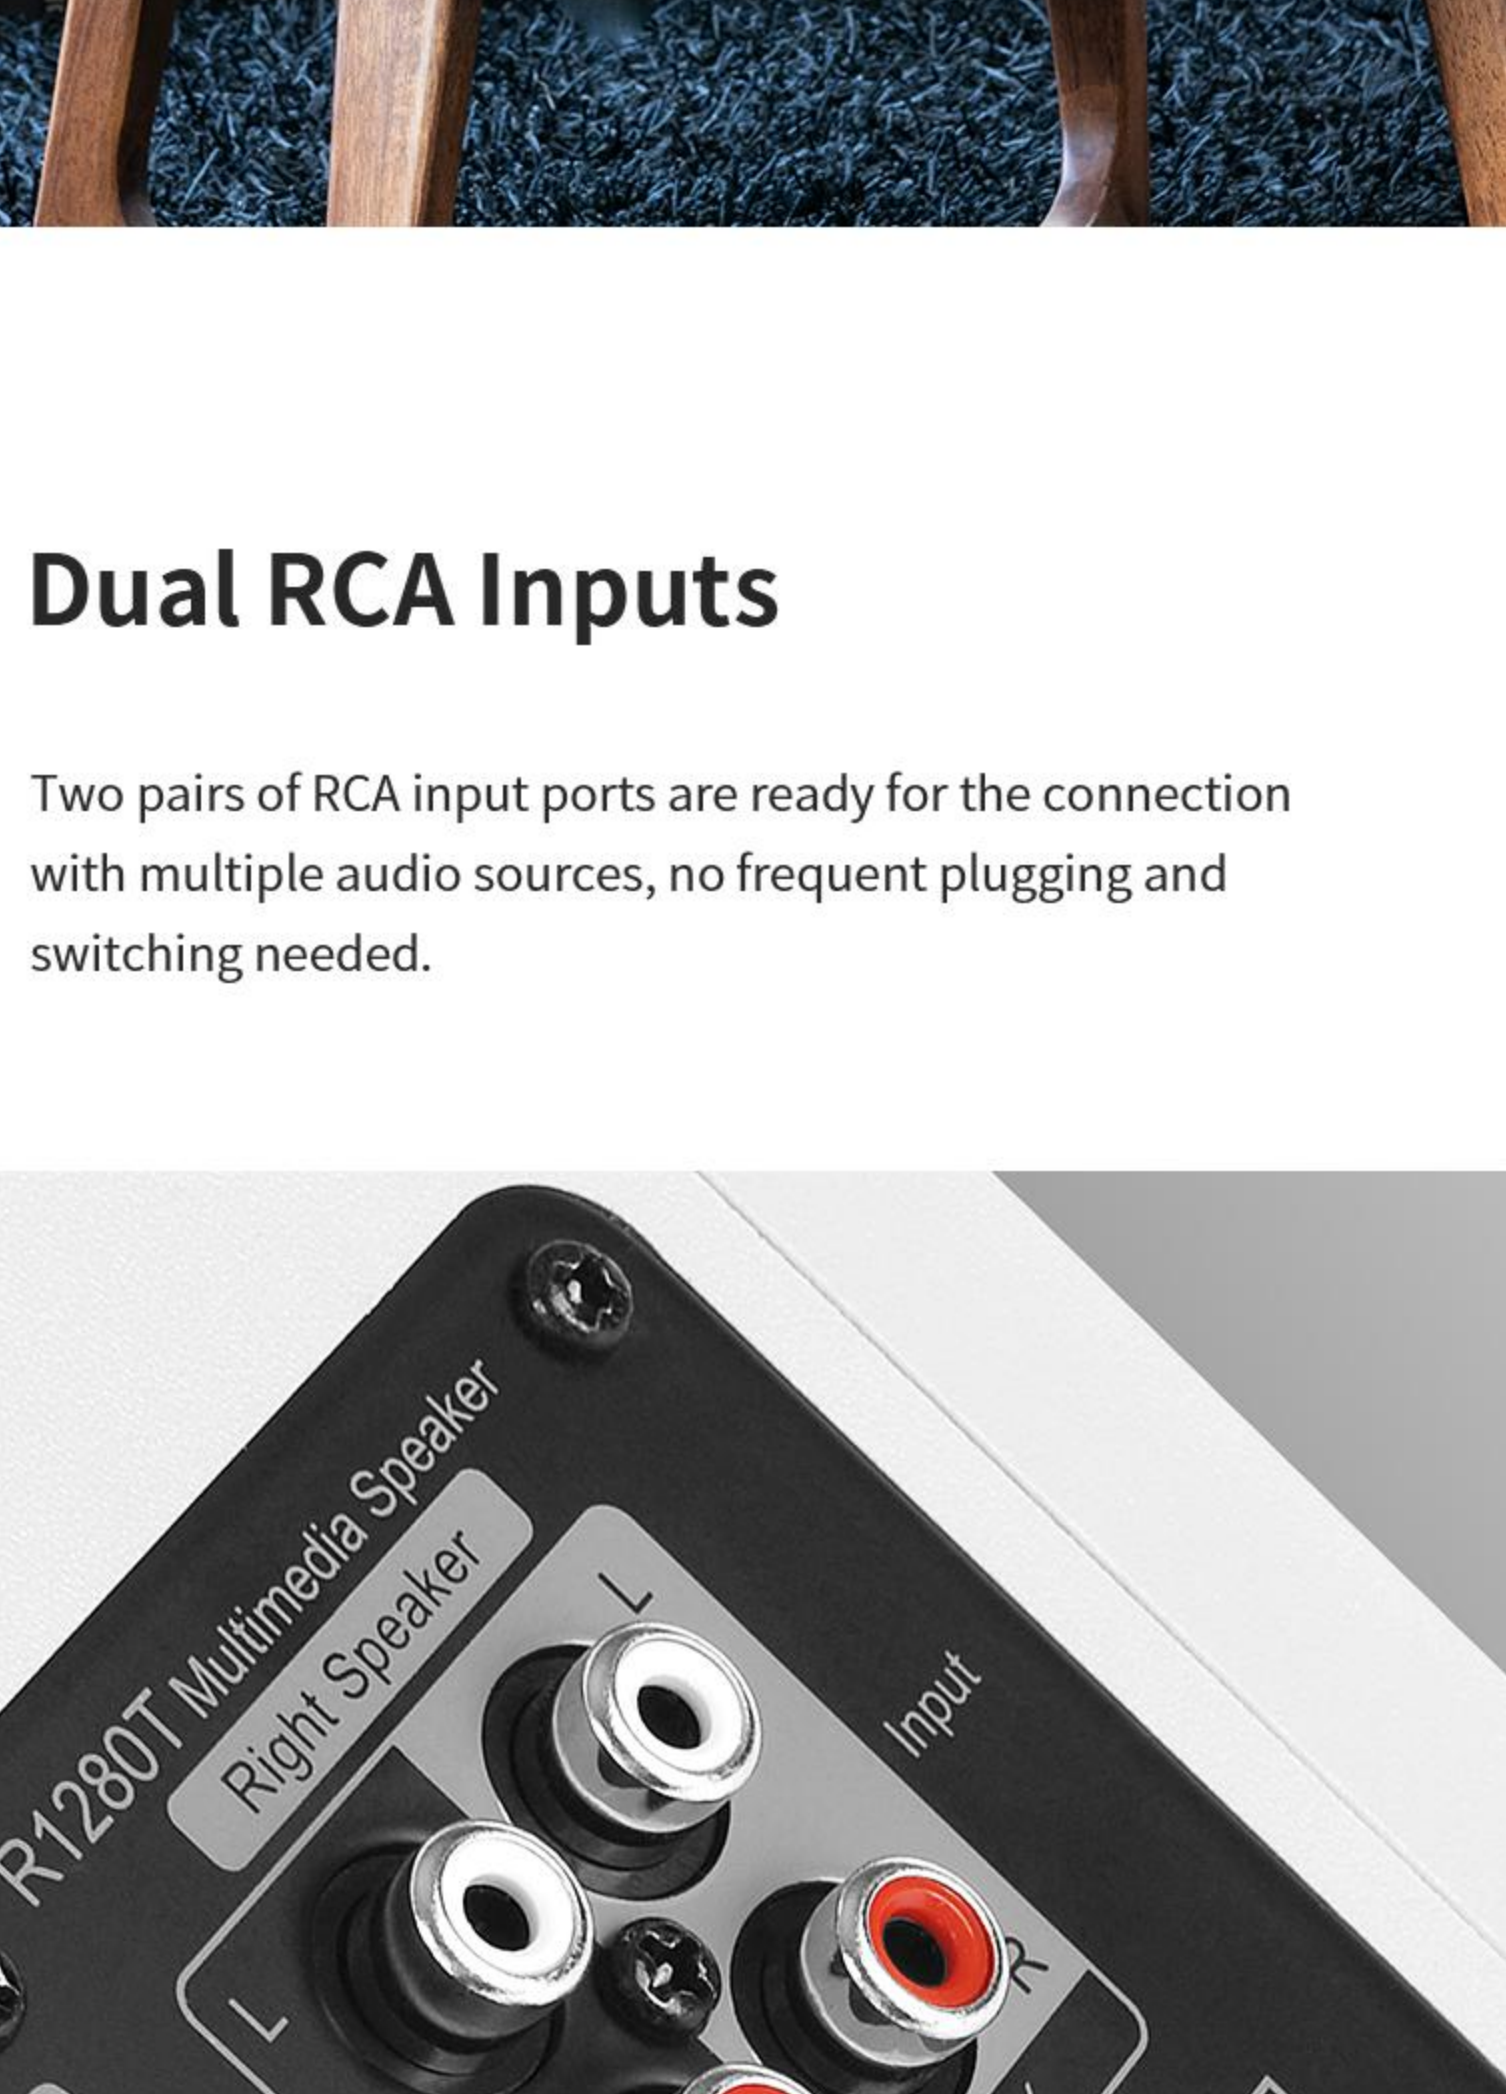

Treble

Classic wooden enclosure

Easy control

Dual RCA inputs

Room-filling Sound

With 4 driver units, this product can produce 42 watts (RMS) output power, best fitting any space in your house for a great listening experience.

Quality Sound Performance

With the enrichment of 2-way active crossover control, this product is perfectly tuned to satisfy your pursuit of quality sound. Two 4-inch mid-range / bass drivers create rich lows. Meanwhile, two 0.5-inch silk diaphragm treble drivers produce crisp highs.