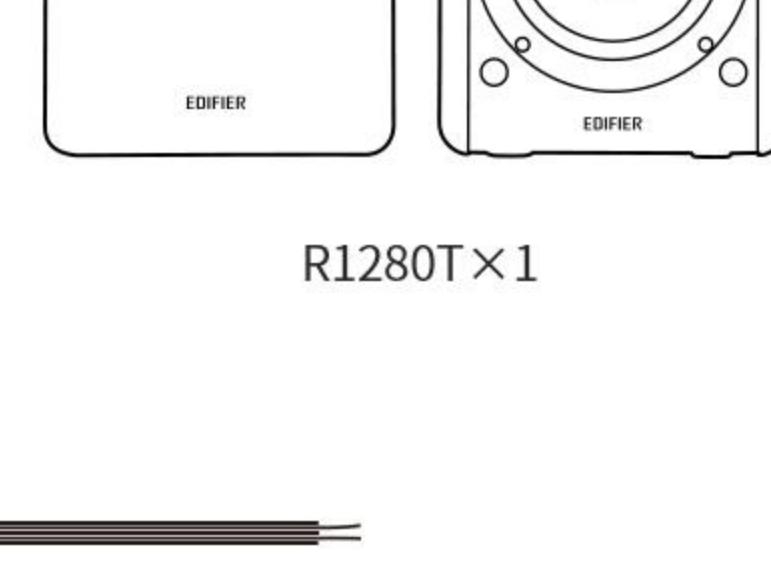

Easy Control

Use the remote control and knobs on the right panel for easy control of full functions.

Specifications

Total Output Power (RMS): 21W + 21W

Frequency Response: 52Hz - 20kHz (±9dB)

Signal-to-Noise Ratio: ≥ 85dB(A)

Input Sensitivity: PC: 750 ± 50mV | AUX: 550 ± 50mV

Audio Inputs: Dual RCA

Driver Unit: 4" (Mid-range and bass) + 0.5" (Treble)

Dimensions (L×W×H): 196×146×234 mm per speaker

Net Weight: 4.9kg

R1280T×1

Speaker Connecting Cable×1