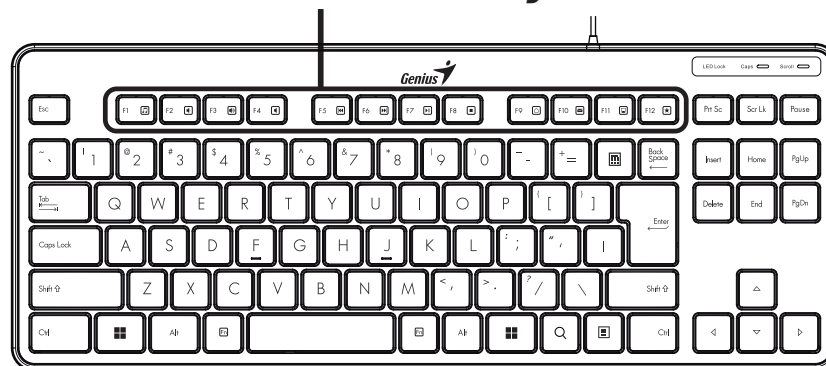

12 Multimedia FN keys

Multi-language Quick Guide

Copyright© KYE SYSTEMS CORP.

12030082400-B

English

Hotkeys

	Search
	Calculator

Function keys

	Fn + F1	Media Player
	Fn + F2	Volume –
	Fn + F3	Volume +
	Fn + F4	Mute
	Fn + F5	Previous Track
	Fn + F6	Next Track
	Fn + F7	Play/Pause
	Fn + F8	Stop Playing
	Fn + F9	Web / Home
	Fn + F10	Email
	Fn + F11	My computer
	Fn + F12	My favorite

Русский

Горячие клавиши

	Поиск
	калькулятор

Функциональные клавиши

	Fn + F1	проигрыватель Windows Media
	Fn + F2	понижение уровня звука
	Fn + F3	повышение уровня звука
	Fn + F4	отключение звука
	Fn + F5	назад
	Fn + F6	далее
	Fn + F7	воспроизведение и пауза
	Fn + F8	остановка воспроизведения
	Fn + F9	веб-браузер
	Fn + F10	электронная почта
	Fn + F11	Мой компьютер
	Fn + F12	Мое любимое

Deutsch

Hotkeys

	Suchen
	Rechner

Funktionstasten

	Fn + F1	Media Player
	Fn + F2	Lautstärke –
	Fn + F3	Lautstärke +
	Fn + F4	Stumm
	Fn + F5	Vorheriger
	Fn + F6	Nächster
	Fn + F7	Wiedergabe/Pause
	Fn + F8	Wiedergabe stoppen
	Fn + F9	Webbrowser
	Fn + F10	E-Mail
	Fn + F11	Arbeitsplatz
	Fn + F12	Mein Favorit

Français

Touches de raccourci

	Rechercher
	Calculatrice

Touches de fonction

	Fn + F1	Lecteur multimédia
	Fn + F2	Volume –
	Fn + F3	Volume +
	Fn + F4	Sourdine
	Fn + F5	Précédent
	Fn + F6	Suivant
	Fn + F7	Lecture/Pause
	Fn + F8	Arrêt de la lecture
	Fn + F9	Navigateur
	Fn + F10	Email
	Fn + F11	Mon ordinateur
	Fn + F12	Mon préféré

Italiano

Tasti di scelta rapida

	Ricerca
	Calcolatrice

Tasti Funzione

	Fn + F1	Media Player
	Fn + F2	Volume –
	Fn + F3	Volume +
	Fn + F4	Muto
	Fn + F5	Precedente
	Fn + F6	Prossimo
	Fn + F7	Riproduzione/Pausa
	Fn + F8	Ferma Riproduzione
	Fn + F9	Web Browser / Home
	Fn + F10	Email
	Fn + F11	Il mio computer
	Fn + F12	Il mio preferito

Español

Teclas de acceso rápido

	Búsqueda
	Calculadora

Teclas de función

	Fn + F1	Reproductor multimedia
	Fn + F2	Volumen -
	Fn + F3	Volumen +
	Fn + F4	Silencio
	Fn + F5	Anterior
	Fn + F6	Siguiente
	Fn + F7	Reproducir/Pausar
	Fn + F8	Pausar reproducción
	Fn + F9	Navegador de Internet
	Fn + F10	Correo electrónico
	Fn + F11	Mi computadora
	Fn + F12	Mi favorito

Brasil

Teclas de atalho

	Buscar
	Calculadora

Teclas de função

	Fn + F1	Tocador de Mídia
	Fn + F2	Volume –
	Fn + F3	Volume +
	Fn + F4	Mudo
	Fn + F5	Anterior
	Fn + F6	Próximo
	Fn + F7	Play / Pausa
	Fn + F8	Parar Reprodução
	Fn + F9	Navegador Web
	Fn + F10	E-mail
	Fn + F11	Meu computador
	Fn + F12	Meu favorito

Česky

Klávesové zkratky

	Vyhledávání
	Kalkulátor

Funkční klávesy

	Fn + F1	Media Player
	Fn + F2	Hlasitost –
	Fn + F3	Hlasitost +
	Fn + F4	Ztlumení zvuku
	Fn + F5	Předchozí
	Fn + F6	Další
	Fn + F7	Přehrávat / Pauza
	Fn + F8	Ukončení přehrávání
	Fn + F9	Internetový prohlížeč
	Fn + F10	Email
	Fn + F11	Můj počítač
	Fn + F12	Můj oblíbený