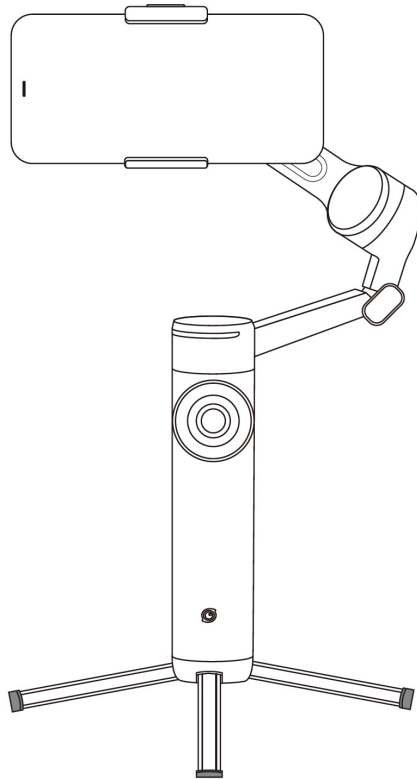

# Insta360 Flow 2 **Pro**

[www.stablecam.com](http://www.stablecam.com)

Insta360 App

A rounded rectangular container with a decorative top edge, divided into three sections by vertical lines. The left section contains the Insta360 App icon and the text "Insta360 App". The middle section contains an icon of a person holding a smartphone with a play button. The right section contains a download icon (a circle with a downward arrow) and a document icon (two pages with horizontal lines).