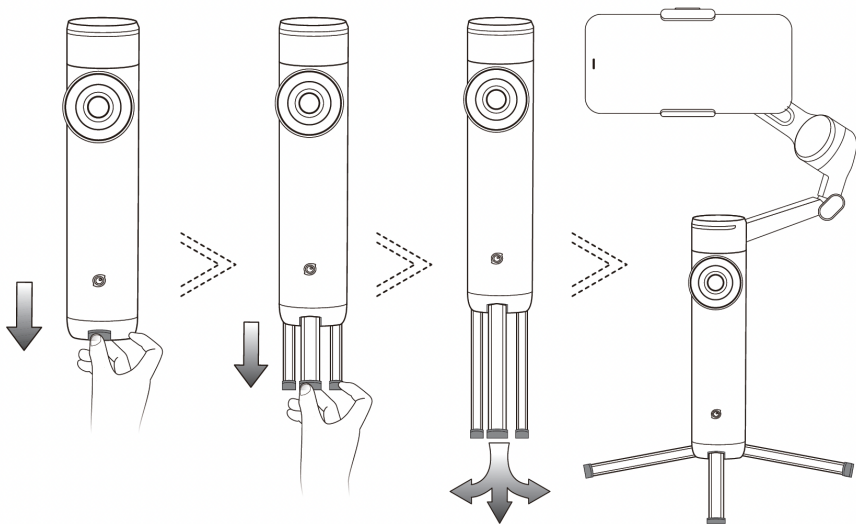

# Insta360 Flow 2 **Pro**

[www.stablecam.com](http://www.stablecam.com)

Insta360 App

A rounded rectangular container with a decorative top edge, divided into three sections by vertical lines. The left section contains the Insta360 App icon and the text "Insta360 App". The middle section contains an icon of a person holding a smartphone with a play button. The right section contains a download icon (a circle with a downward arrow) and a document icon (two pages with horizontal lines).

## SCHÉMA POUŽITÍ

1

2

**i**

**3**

## SCHÉMA OVLÁDÁNÍ

Přepínání fotografie/video