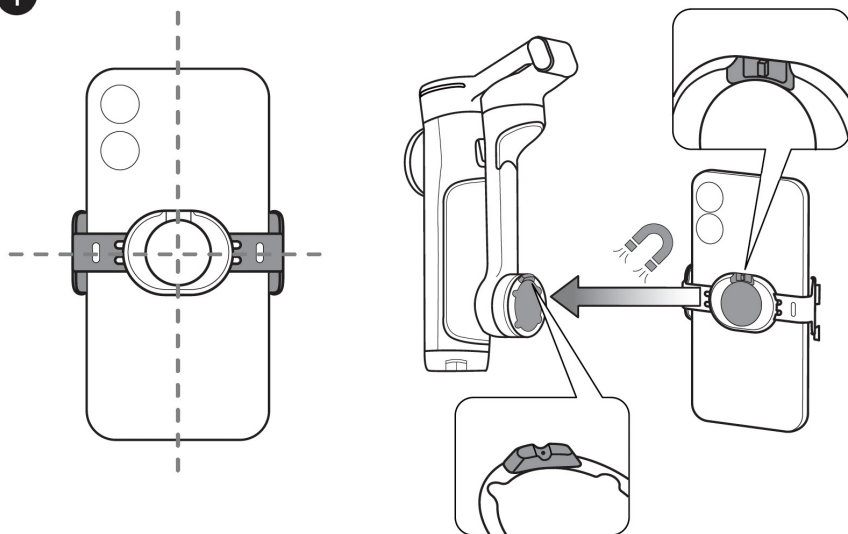

SCHÉMA POUŽITÍ

1