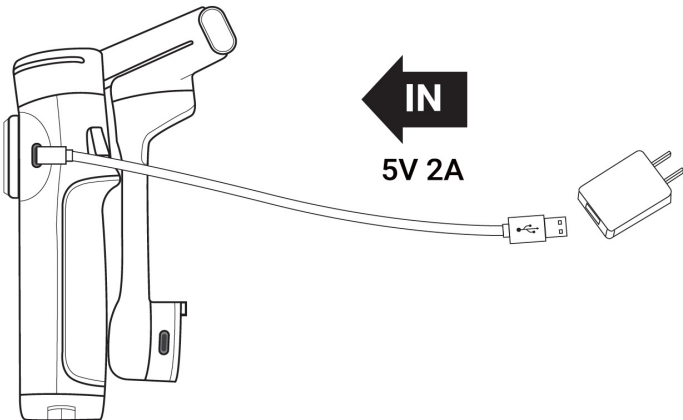

# Insta360 Flow 2 **Pro**

[www.stablecam.com](http://www.stablecam.com)

Insta360 App

A rounded rectangular container with a decorative top edge, divided into three sections by vertical lines. The left section contains the Insta360 App icon and the text "Insta360 App". The middle section contains an icon of a person holding a smartphone with a play button. The right section contains a download icon (a circle with a downward arrow) and a document icon (two pages with horizontal lines).

## SCHÉMA POUŽITÍ

1

2

**i**

**3**

## SCHÉMA OVLÁDÁNÍ

Přepínání fotografie/video