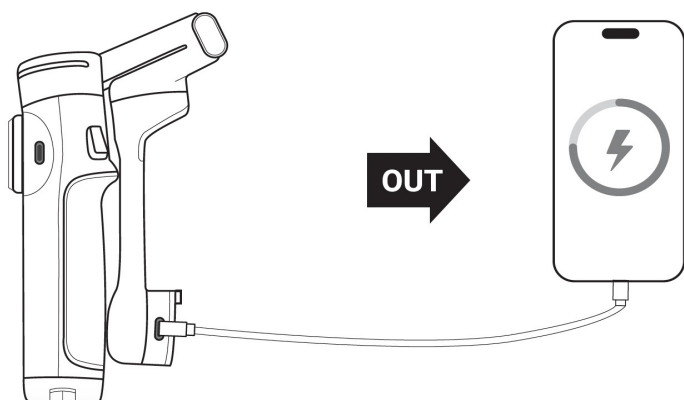

# Insta360 Flow 2 **Pro**

[www.stablecam.com](http://www.stablecam.com)

Insta360 App

A rounded rectangular container with a decorative top edge, divided into three sections by vertical lines. The left section contains the Insta360 App icon and the text "Insta360 App". The middle section contains an icon of a person holding a smartphone with a play button. The right section contains a download icon (a circle with a downward arrow) and a document icon (two pages with horizontal lines).

## SCHÉMA POUŽITÍ

1

2

**i**

**3**

## SCHÉMA OVLÁDÁNÍ

Přepínání fotografie/video