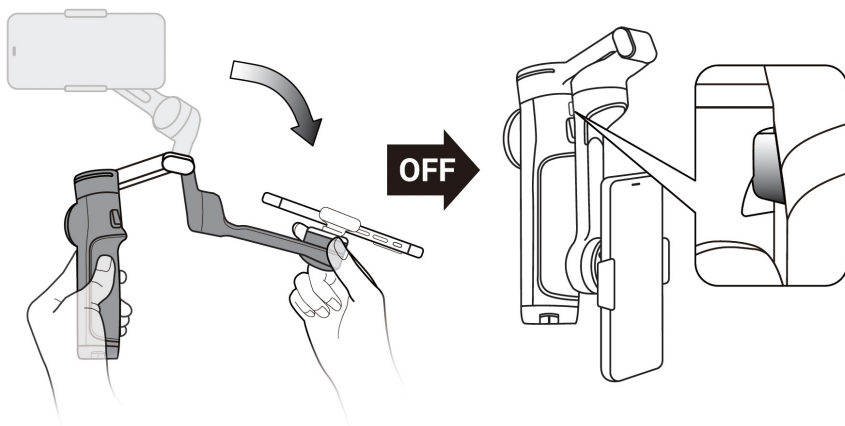

# Insta360 Flow 2 **Pro**

[www.stablecam.com](http://www.stablecam.com)

Insta360 App

A rounded rectangular container with a decorative top edge, divided into three sections by vertical lines. The left section contains the Insta360 App icon and the text "Insta360 App". The middle section contains an icon of a person holding a smartphone with a play button. The right section contains a download icon (a circle with a downward arrow) and a document icon (two pages with horizontal lines).

## SCHÉMA POUŽITÍ

1

2

**i**

**3**

## SCHÉMA OVLÁDÁNÍ

Přepínání fotografie/video