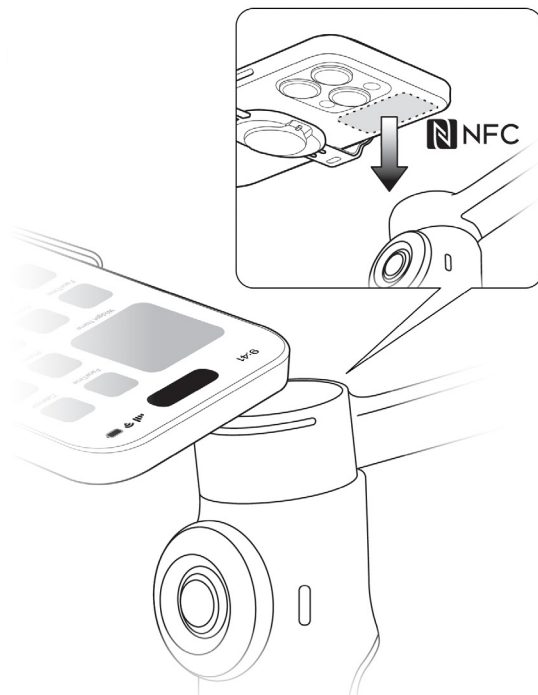

# Insta360 Flow 2 **Pro**

[www.stablecam.com](http://www.stablecam.com)

Insta360 App

A rounded rectangular container with a decorative top edge, divided into three sections by vertical lines. The left section contains the Insta360 App icon and the text "Insta360 App". The middle section contains an icon of a person holding a smartphone with a play button. The right section contains a download icon (a circle with a downward arrow) and a document icon (two pages with horizontal lines).

## SCHÉMA POUŽITÍ

1

2

**i**

**3**

## SCHÉMA OVLÁDÁNÍ

Přepínání fotografie/video