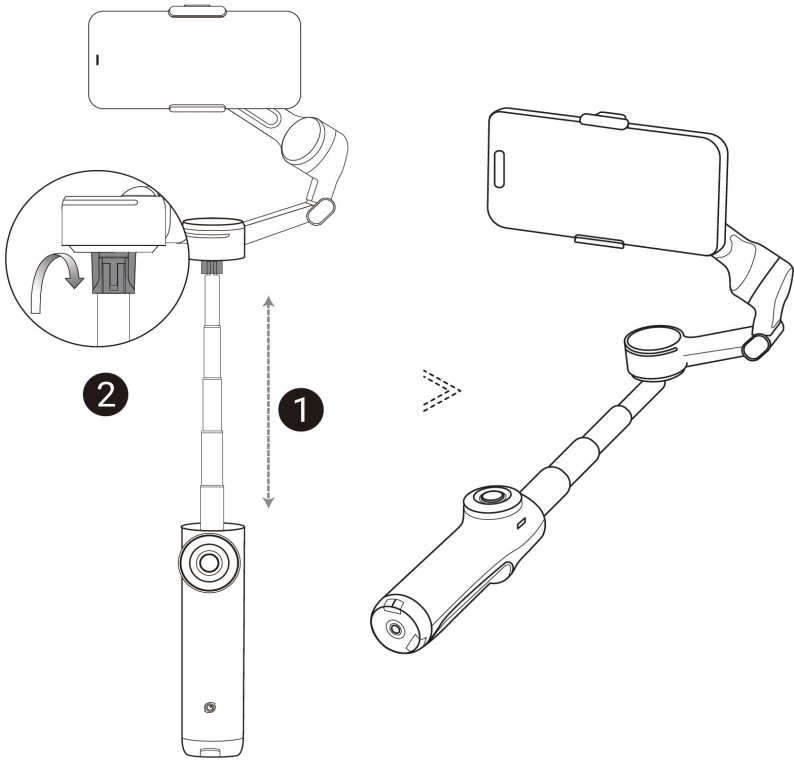

# Insta360 Flow 2 **Pro**

[www.stablecam.com](http://www.stablecam.com)

Insta360 App

A rounded rectangular container with a decorative top edge, divided into three sections by vertical lines. The left section contains the Insta360 App icon and the text "Insta360 App". The middle section contains an icon of a person holding a smartphone with a play button. The right section contains a download icon (a circle with a downward arrow) and a document icon (two pages with horizontal lines).

## SCHÉMA POUŽITÍ

1

2

**i**

**3**

## SCHÉMA OVLÁDÁNÍ

Přepínání fotografie/video