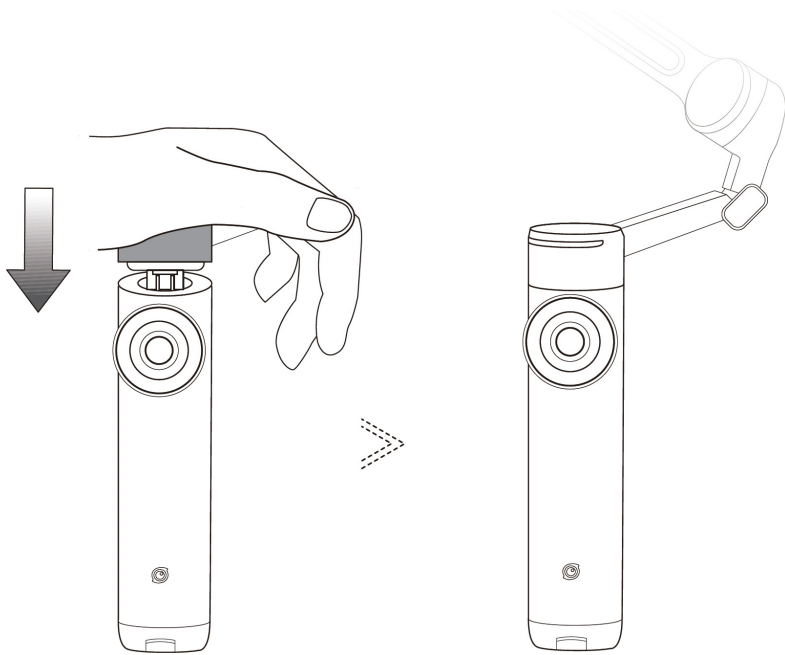

# Insta360 Flow 2 **Pro**

[www.stablecam.com](http://www.stablecam.com)

Insta360 App

A rounded rectangular container with a decorative top edge, divided into three sections by vertical lines. The left section contains the Insta360 App icon and the text "Insta360 App". The middle section contains an icon of a person holding a smartphone with a play button. The right section contains a download icon (a circle with a downward arrow) and a document icon (two pages with horizontal lines).

## SCHÉMA POUŽITÍ

1

2

**i**

**3**

## SCHÉMA OVLÁDÁNÍ

Přepínání fotografie/video