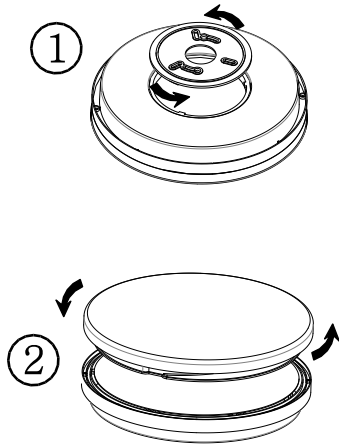

rabalux®

75011 75012

B

	1	2	
I	ON	ON	100%
II	ON	-	75%
III	-	ON	50%
IV	-	-	25%

	3	4	5	
I	ON	ON	ON	5S
II	ON	ON	-	30S
III	ON	-	ON	1min
IV	ON	-	-	3min
V	-	ON	ON	5min
VI	-	ON	-	10min
VII	-	-	ON	20min
VII	-	-	-	30min

	6	7	8	
I	ON	ON	ON	2Lux
II	ON	ON	-	10Lux
III	-	ON	-	25Lux
IV	ON	-	-	50Lux
V	-	-	-	Dsiable