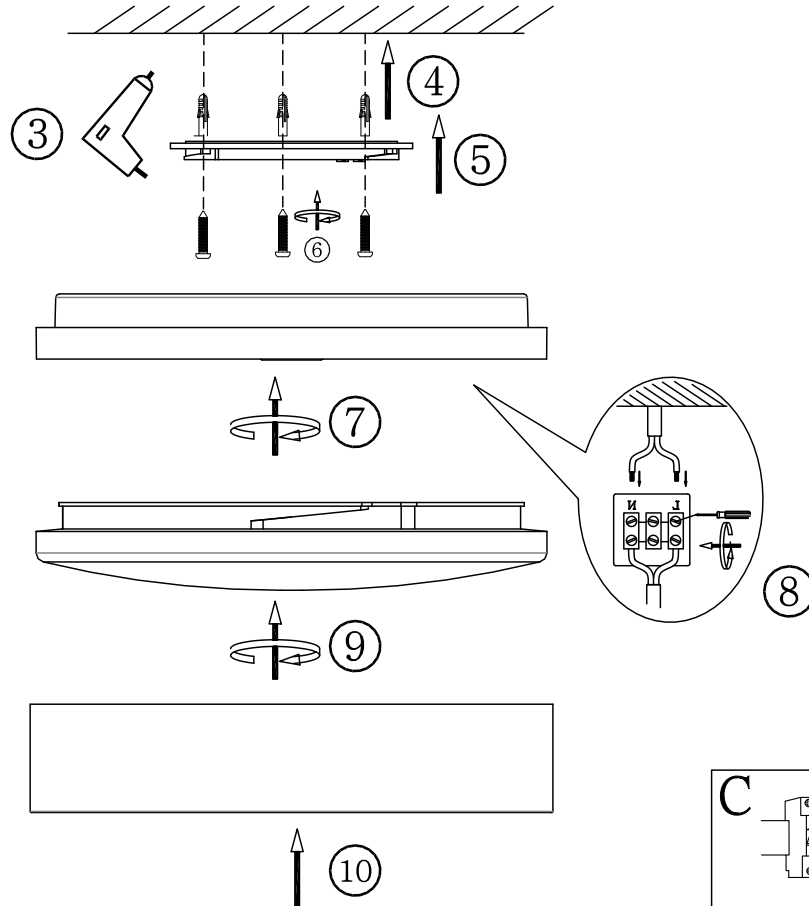

rabalux®

75011 75012

B

	1	2	
I	ON	ON	100%
II	ON	-	75%
III	-	ON	50%
IV	-	-	25%

	3	4	5	
I	ON	ON	ON	5S
II	ON	ON	-	30S
III	ON	-	ON	1min
IV	ON	-	-	3min
V	-	ON	ON	5min
VI	-	ON	-	10min
VII	-	-	ON	20min
VII	-	-	-	30min

	6	7	8	
I	ON	ON	ON	2Lux
II	ON	ON	-	10Lux
III	-	ON	-	25Lux
IV	ON	-	-	50Lux
V	-	-	-	Dsiable