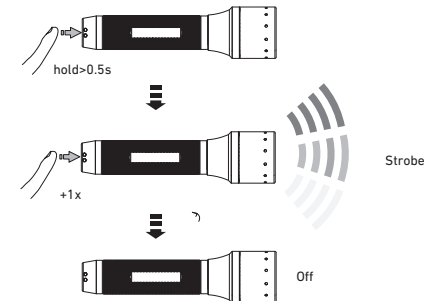

P6R Core QC

Red/Green/Blue/White

Red/Green/Blue/White

**Ledlenser GmbH & Co. KG**  
 Kronenstr. 5-7 • 42699 Solingen • Germany  
 Phone +49 212/5948-0 Fax +49 212/5948-200  
 info@ledlenser.com

ledlenser.com