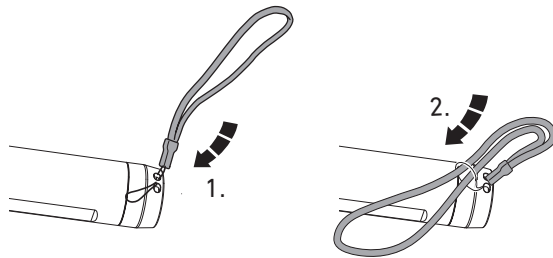

P6R Core QC

Red/Green/Blue/White

Red/Green/Blue/White

**Ledlenser GmbH & Co. KG**  
 Kronenstr. 5-7 • 42699 Solingen • Germany  
 Phone +49 212/5948-0 Fax +49 212/5948-200  
 info@ledlenser.com

ledlenser.com