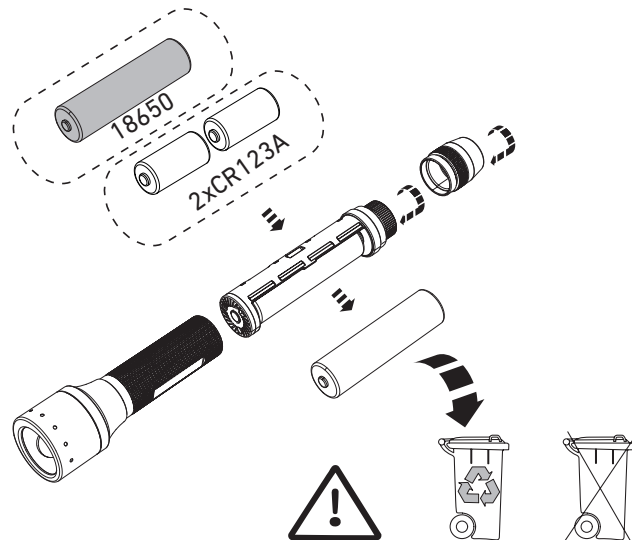

P6R Core QC

Red/Green/Blue/White

Red/Green/Blue/White

**Ledlenser GmbH & Co. KG**  
 Kronenstr. 5-7 • 42699 Solingen • Germany  
 Phone +49 212/5948-0 Fax +49 212/5948-200  
 info@ledlenser.com

ledlenser.com