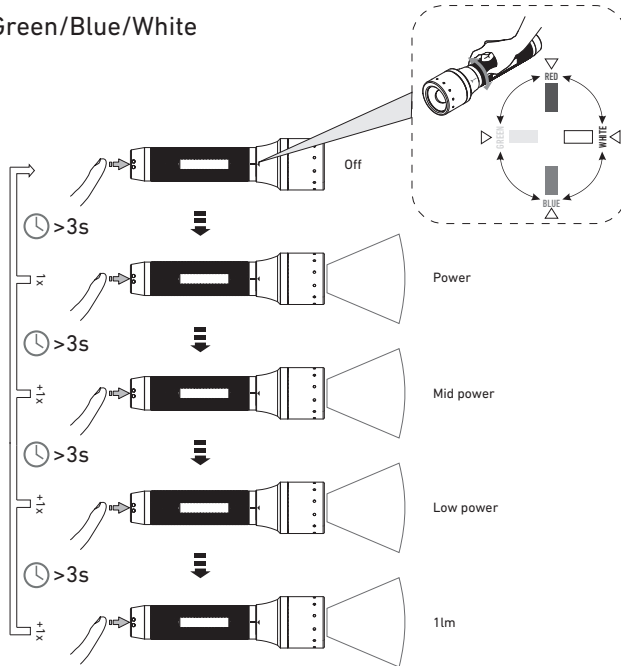

P6R Core QC

Red/Green/Blue/White

Red/Green/Blue/White

**Ledlenser GmbH & Co. KG**  
 Kronenstr. 5-7 • 42699 Solingen • Germany  
 Phone +49 212/5948-0 Fax +49 212/5948-200  
 info@ledlenser.com

ledlenser.com