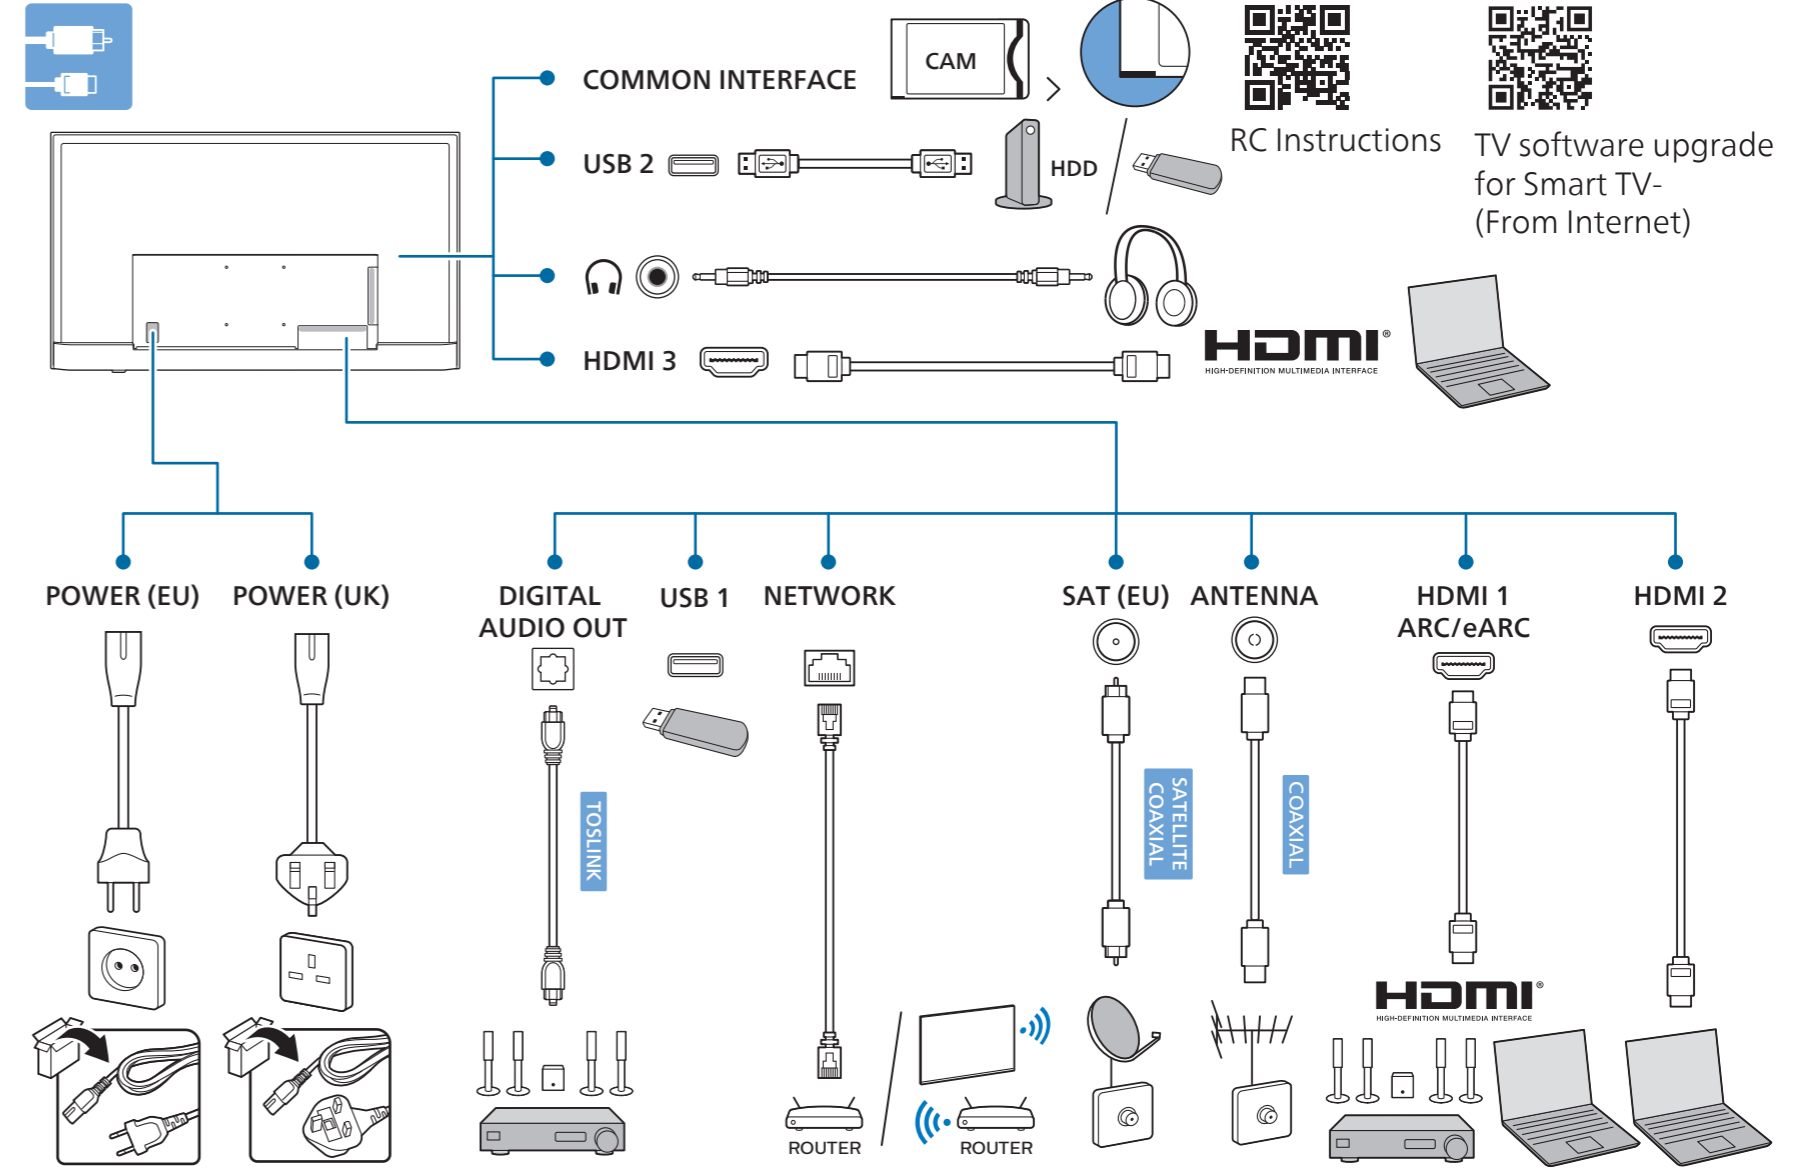

VESA (x, y)

65" 200x200mm M6 (L: 12mm~18mm)

70" 300x300mm M8 (L: 12mm~25mm)

All registered and unregistered trademarks are property of their respective owners. Specifications are subject to change without notice. Philips and the Philips' shield emblem are trademarks of Koninklijke Philips N.V. and are used under license from Koninklijke Philips N.V. This product has been manufactured by and is sold under the responsibility of TP Vision Europe B.V., and TP Vision Europe B.V. is the warrantor in relation to this product. 2022 © TP Vision Europe B.V. All rights reserved. www.philips.com/welcome