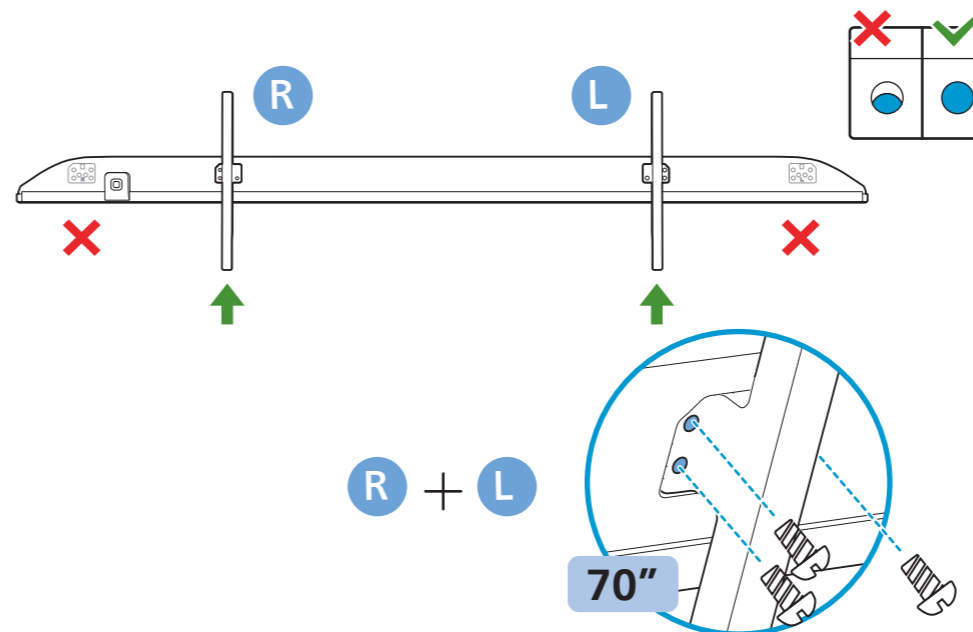

(UK)

A

B

A

65"/70"

1

2

3

VESA (x, y)

65" 200x200mm M6 (L: 12mm~18mm)

70" 300x300mm M8 (L: 12mm~25mm)

All registered and unregistered trademarks are property of their respective owners. Specifications are subject to change without notice. Philips and the Philips' shield emblem are trademarks of Koninklijke Philips N.V. and are used under license from Koninklijke Philips N.V. This product has been manufactured by and is sold under the responsibility of TP Vision Europe B.V., and TP Vision Europe B.V. is the warrantor in relation to this product. 2022 © TP Vision Europe B.V. All rights reserved. www.philips.com/welcome