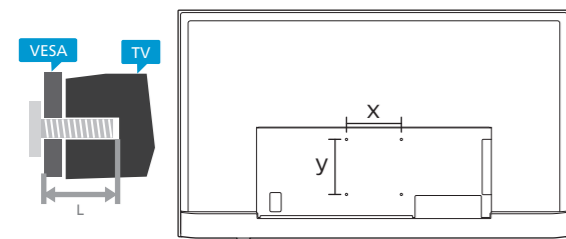

VESA (x, y)

65" 200x200mm M6 (L: 12mm~18mm)

70" 300x300mm M8 (L: 12mm~25mm)

All registered and unregistered trademarks are property of their respective owners. Specifications are subject to change without notice. Philips and the Philips' shield emblem are trademarks of Koninklijke Philips N.V. and are used under license from Koninklijke Philips N.V. This product has been manufactured by and is sold under the responsibility of TP Vision Europe B.V., and TP Vision Europe B.V. is the warrantor in relation to this product. 2022 © TP Vision Europe B.V. All rights reserved. www.philips.com/welcome