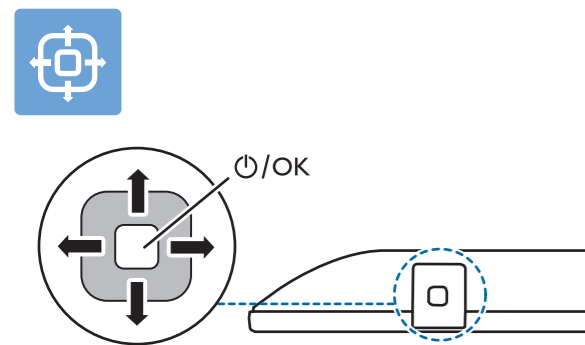

VESA (x, y)

65" 200x200mm M6 (L: 12mm~18mm)

70" 300x300mm M8 (L: 12mm~25mm)

All registered and unregistered trademarks are property of their respective owners. Specifications are subject to change without notice. Philips and the Philips' shield emblem are trademarks of Koninklijke Philips N.V. and are used under license from Koninklijke Philips N.V. This product has been manufactured by and is sold under the responsibility of TP Vision Europe B.V., and TP Vision Europe B.V. is the warrantor in relation to this product. 2022 © TP Vision Europe B.V. All rights reserved. www.philips.com/welcome