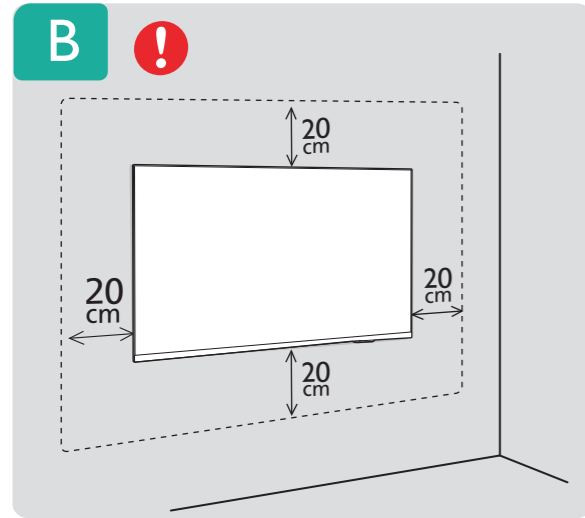

(UK)

A

B

A

65"/70"

1

2

3

VESA (x, y)

65" 200x200mm M6 (L: 12mm~18mm)

70" 300x300mm M8 (L: 12mm~25mm)

All registered and unregistered trademarks are property of their respective owners. Specifications are subject to change without notice. Philips and the Philips' shield emblem are trademarks of Koninklijke Philips N.V. and are used under license from Koninklijke Philips N.V. This product has been manufactured by and is sold under the responsibility of TP Vision Europe B.V., and TP Vision Europe B.V. is the warrantor in relation to this product. 2022 © TP Vision Europe B.V. All rights reserved. www.philips.com/welcome