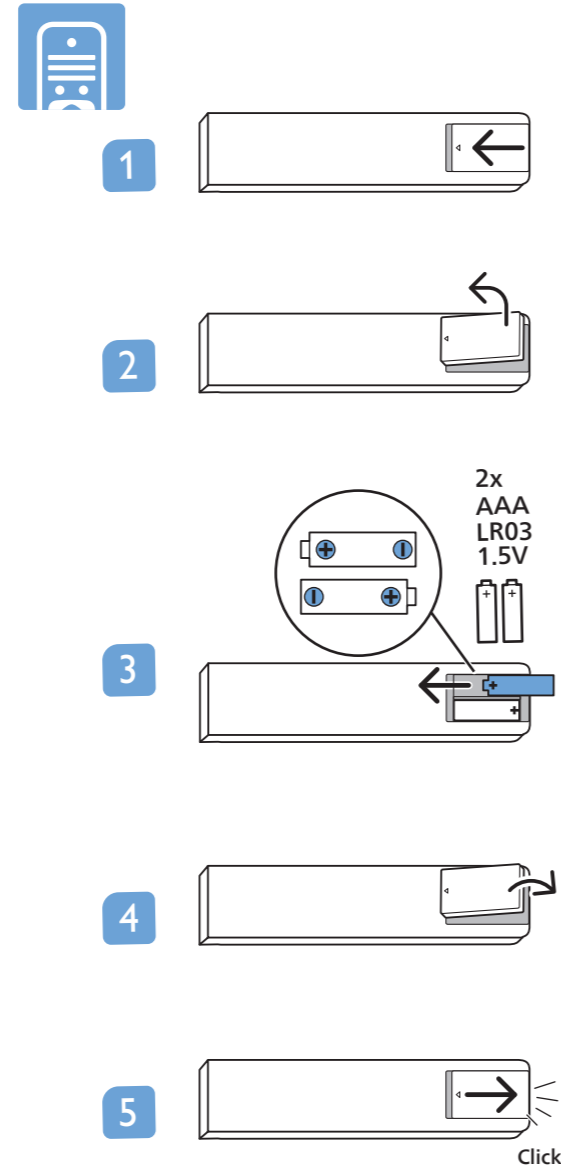

VESA (x, y)

65" 200x200mm M6 (L: 12mm~18mm)

70" 300x300mm M8 (L: 12mm~25mm)

All registered and unregistered trademarks are property of their respective owners. Specifications are subject to change without notice. Philips and the Philips' shield emblem are trademarks of Koninklijke Philips N.V. and are used under license from Koninklijke Philips N.V. This product has been manufactured by and is sold under the responsibility of TP Vision Europe B.V., and TP Vision Europe B.V. is the warrantor in relation to this product. 2022 © TP Vision Europe B.V. All rights reserved. www.philips.com/welcome