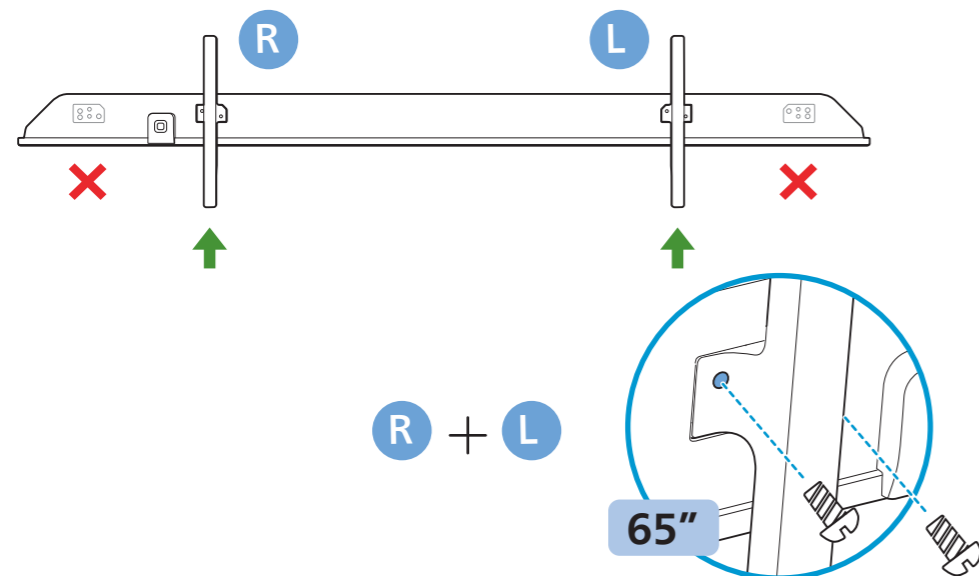

(UK)

A

B

A

65"/70"

1

2

3

VESA (x, y)

65" 200x200mm M6 (L: 12mm~18mm)

70" 300x300mm M8 (L: 12mm~25mm)

All registered and unregistered trademarks are property of their respective owners. Specifications are subject to change without notice. Philips and the Philips' shield emblem are trademarks of Koninklijke Philips N.V. and are used under license from Koninklijke Philips N.V. This product has been manufactured by and is sold under the responsibility of TP Vision Europe B.V., and TP Vision Europe B.V. is the warrantor in relation to this product. 2022 © TP Vision Europe B.V. All rights reserved. www.philips.com/welcome