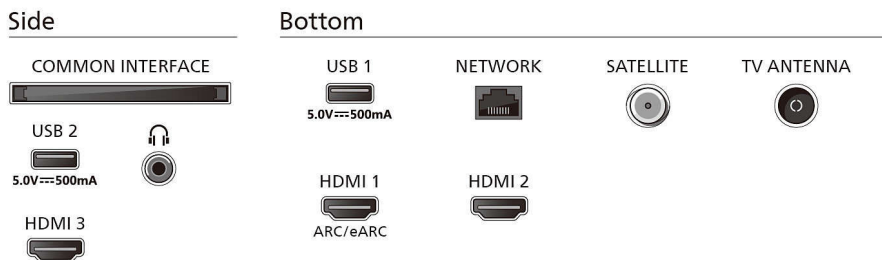

Multimedia Applications

- Video Playback Formats: AVI, HEVC, H264/MPEG-4 AVC, MPEG-1, MPEG-2, MPEG-4, VP9, HEVC/H.265, AV1
- Music Playback Formats: MP3, WAV, AAC, FLAC

- Subtitles Formats Support: .SRT, .SMI, .SSA, .SUB, .ASS, .TXT
- Picture Playback Formats: JPEG, GIF, PNG, BMP, HEIF

Sound

- Output power (RMS): 20W
- Speaker configuration: 2x10W full range speakers
- Codec: Dolby Digital, Dolby Atmos, DTS:X
- Sound Enhancement: Dolby Bass Enhancement, Clear Dialogue, A.I. Sound, A.I. EQ, Dolby Volume Leveler, Night Mode, Sound Personalization

Connectivity

- Number of HDMI connections: 3
- HDMI features: 4K, Audio Return Channel
- EasyLink (HDMI-CEC): Remote control pass-through, System audio control, System standby, One touch play
- Number of USBs: 2
- Wireless connection: Wi-Fi 802.11n, 2x2, Single band
- HDCP 2.3: Yes on all HDMI
- HDMI ARC: Yes on HDMI1
- HDMI 2.1 features: eARC on HDMI 1, eARC/VRR/ ALLM supported
- EasyLink 2.0: HDMI-CEC for Philips TV/SB, External setting via TV UI

Supported HDMI video features

- Gaming: ALLM, HDMI VRR
- HDR: HLG, HDR10, HDR10+ Compatible

EU Energy card

- Off mode power consumption: n.a
- Networked standby mode: less than 0.3 W
- Panel technology used: LED LCD

Accessories

- Included accessories: Remote Control, 2 x AAA Batteries, Table top stand, Power cord, Quick Use Guide, Legal and safety brochure

Design

- Colors of TV: Matt black bezel
- Stand design: Black sticks

Connections

Issue date 2024-01-21

Version: 1.1.0

EAN: 87 18863 04123 9

© 2024 Koninklijke Philips N.V.
All Rights reserved.

Specifications are subject to change without notice.
Trademarks are the property of Koninklijke Philips N.V.
or their respective owners.

www.philips.com

- This television contains lead only in certain parts or components where no technology alternatives exist in accordance with existing exemption clauses under the RoHS Directive.
- The TV supports DVB reception for 'Free to air' broadcast. Specific DVB operators may not be supported. An up to date list can be found in the FAQ section of the Philips support website. For some operators Conditional Access and subscription are required. Contact your operator for more information.
- Smart TV app availability varies per TV model and country. For more details please visit: www.philips.com/smarttv
- Philips TV Remote app and related functionalities vary per TV model, operator and country, as well as smart device model and OS. For more details please visit: www.philips.com/TVRemoteapp
- EPG and actual visibility (up to 8 days) is country- and operator-dependent.
- Netflix subscription required. Subject to terms on <https://www.netflix.com>
- Amazon Prime is available in selected languages and countries.
- Amazon, Alexa and all related logos are trademarks of Amazon.com, Inc. or its affiliates. Amazon Alexa is available in selected languages and countries.
- Over-the-top media services button on remote control will be different per country. Please refer to the actual product in the box.
- Google Assistant is available in different languages and countries specific to product types.