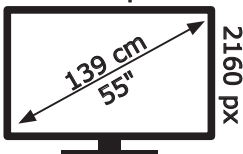

# ENERGY

JVC

LT-55VAQ8235

**64** kWh/1000h

ABCDEF **G**

**123** kWh/1000h

3840 px

50650081