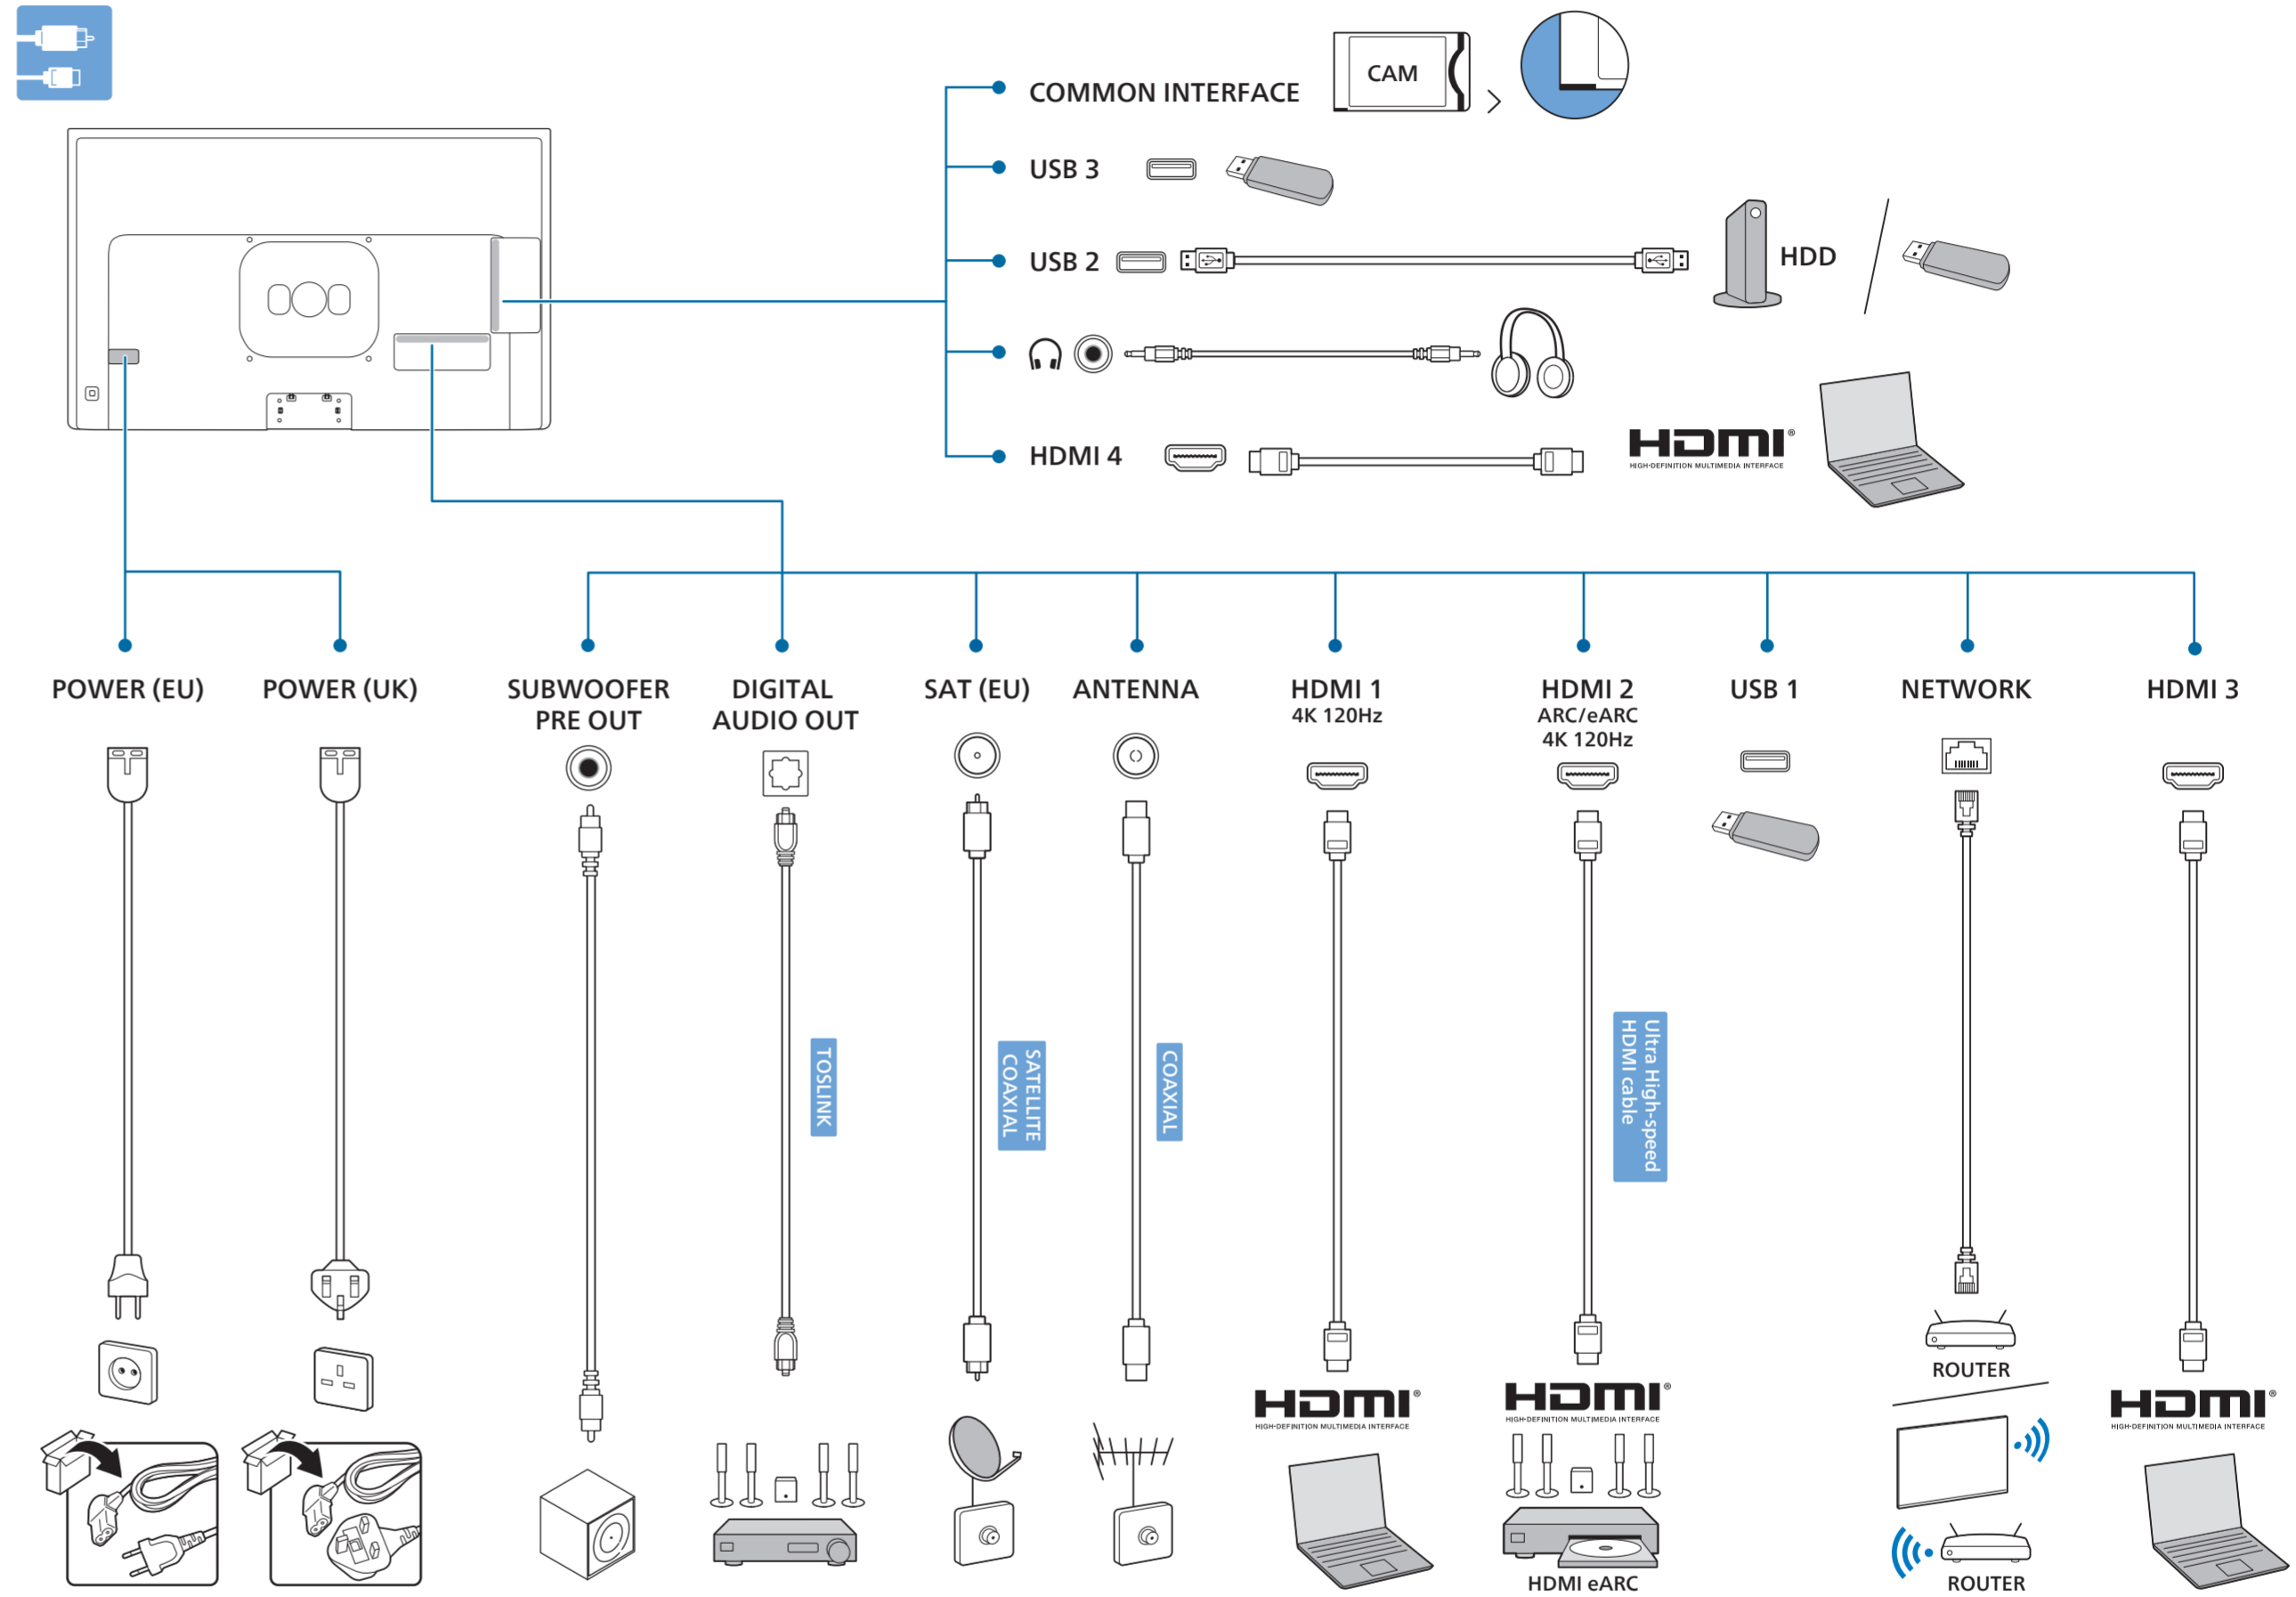

Polski Zapoznaj się z instrukcjami bezpieczeństwa.
Português Leia as instruções de segurança.
Română Citiți instrucțiunile de siguranță.
Русский Читайте инструкции по технике безопасности.
Srpski Pročitajte bezbednosna uputstva.
Slovenščina Preberite varnostna navodila.
Slovenský Prečítajte si bezpečnostní pokyny.
Suomi Lue turvaohjeet.

Svenska Läs säkerhetsinstruktionerna.
ไทย โปรดอ่านคำแนะนำด้านความปลอดภัย.
Türkçe Güvenlik talimatlarını okuyun.
Українська Читайте інструкції з техніки безпеки.
العربية قراءة تعليمات السلامة.
עברית קראו את הוראות הבטיחות.