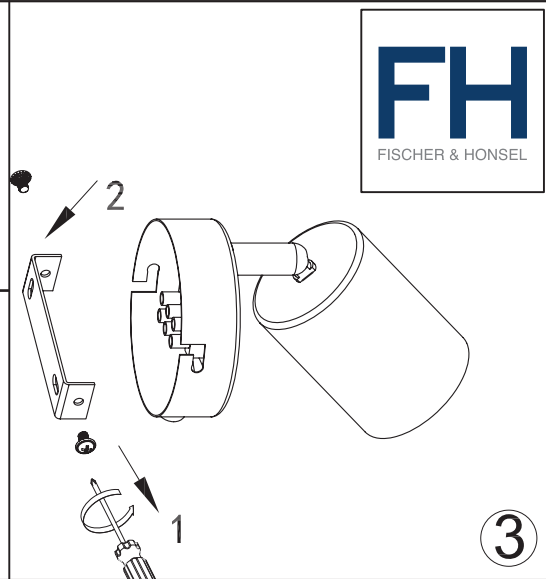

Fischer & Honsel GmbH
Graf-Gottfried-Str. 111
D-59755 Arnsberg
+49 (0) 2932 - 989 - 0
www.fischer-honsel.de
info@fischer-honsel.de

V002283