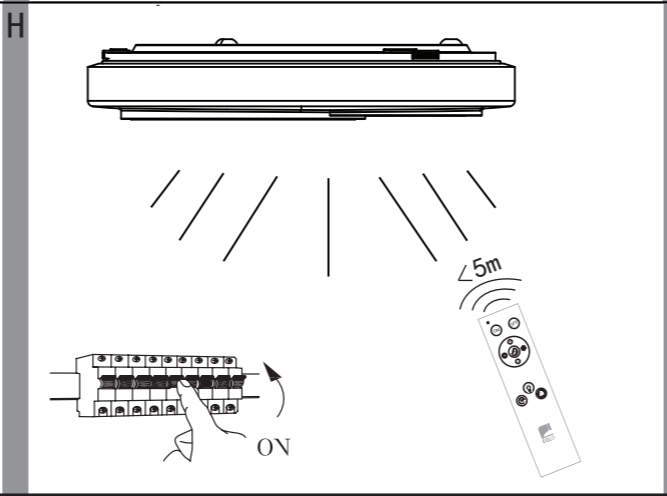

EGLO

www.eglo.com Art.-Nr.: 75644

J

6500K-3000K	5% 100%
3000K-6500K	100% 5%
3000K+6500K 100%	3000K • 5%
3000K → 6500K 3000K+6500K	off after 30min