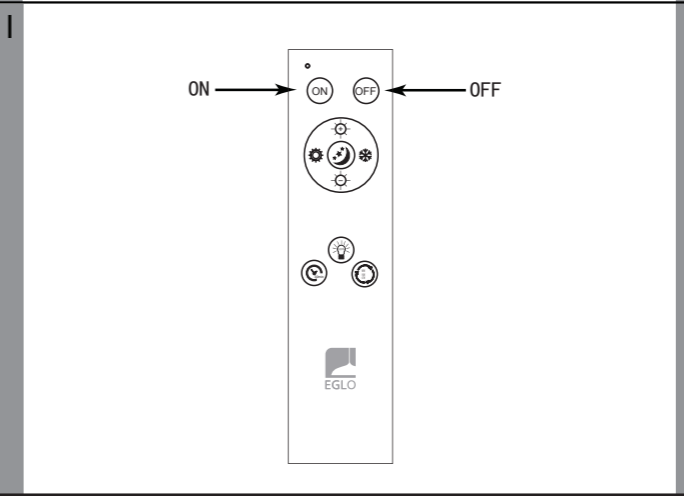

EGLO

www.eglo.com Art.-Nr.: 75644

J

6500K-3000K	5% 100%
3000K-6500K	100% 5%
3000K+6500K 100%	3000K • 5%
3000K → 6500K 3000K+6500K	off after 30min