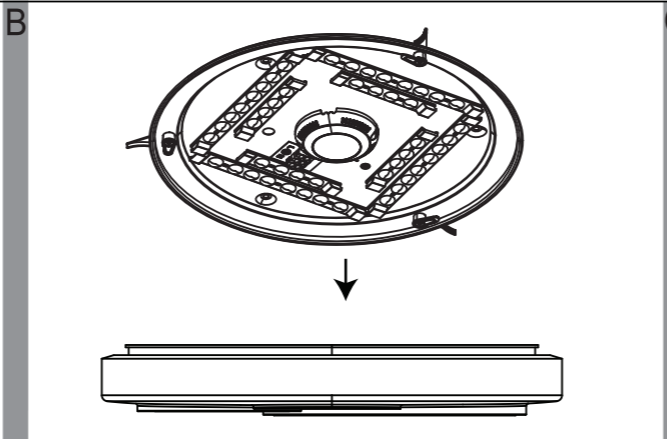

EGLO

www.eglo.com Art.-Nr.: 75644

J

6500K-3000K	5% 100%
3000K-6500K	100% 5%
3000K+6500K 100%	3000K • 5%
3000K → 6500K 3000K+6500K	off after 30min