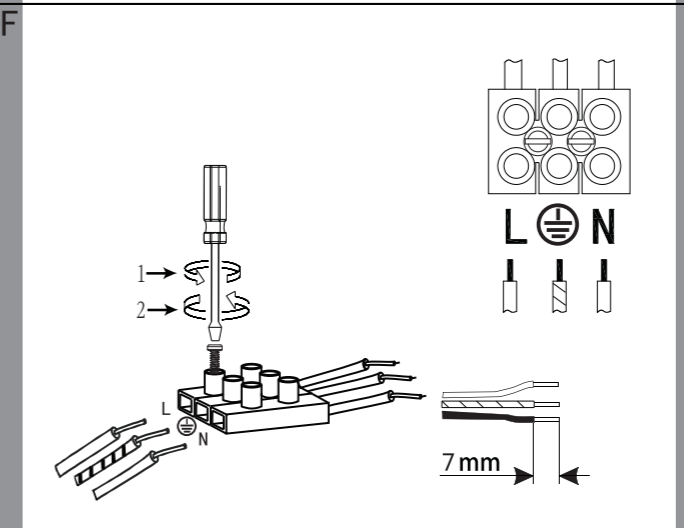

EGLO

www.eglo.com Art.-Nr.: 75644

J

6500K-3000K	5% 100%
3000K-6500K	100% 5%
3000K+6500K 100%	3000K • 5%
3000K → 6500K 3000K+6500K	off after 30min