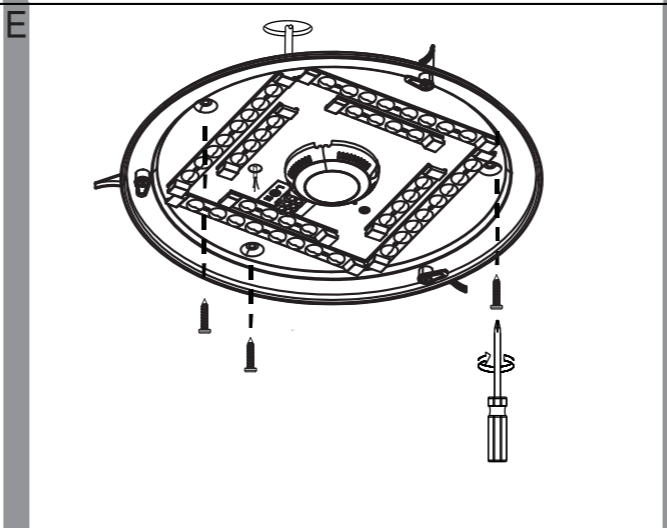

EGLO

www.eglo.com Art.-Nr.: 75644

J

6500K-3000K	5% 100%
3000K-6500K	100% 5%
3000K+6500K 100%	3000K • 5%
3000K → 6500K 3000K+6500K	off after 30min