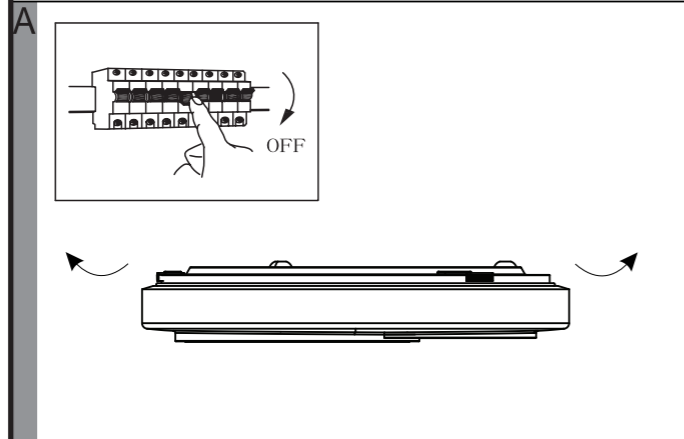

EGLO

www.eglo.com Art.-Nr.: 75644

J

6500K-3000K	5% 100%
3000K-6500K	100% 5%
3000K+6500K 100%	3000K • 5%
3000K → 6500K 3000K+6500K	off after 30min