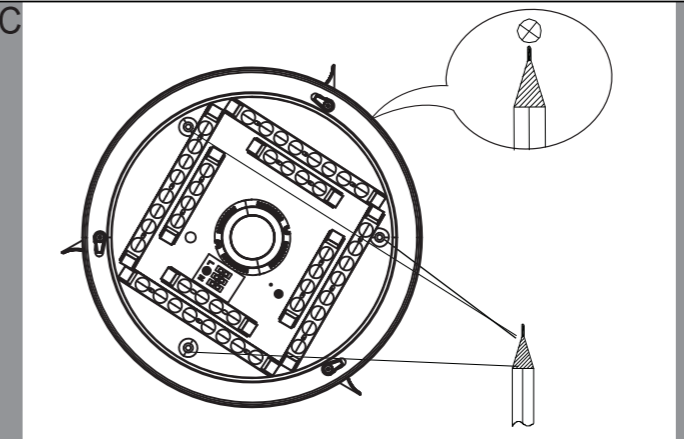

EGLO

www.eglo.com Art.-Nr.: 75644

J

6500K-3000K	5% 100%
3000K-6500K	100% 5%
3000K+6500K 100%	3000K • 5%
3000K → 6500K 3000K+6500K	off after 30min