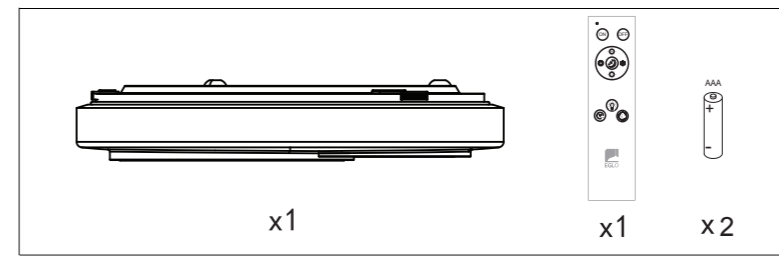

EGLO

www.eglo.com Art.-Nr.: 75644

J

6500K-3000K	5% 100%
3000K-6500K	100% 5%
3000K+6500K 100%	3000K • 5%
3000K → 6500K 3000K+6500K	off after 30min