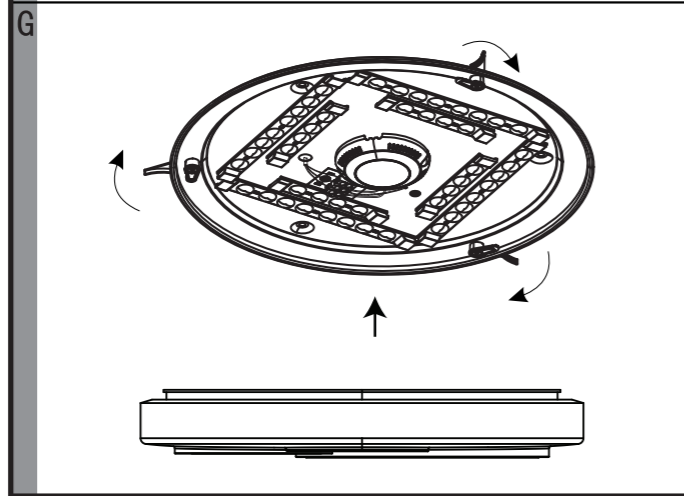

EGLO

www.eglo.com Art.-Nr.: 75644

J

6500K-3000K	5% 100%
3000K-6500K	100% 5%
3000K+6500K 100%	3000K • 5%
3000K → 6500K 3000K+6500K	off after 30min