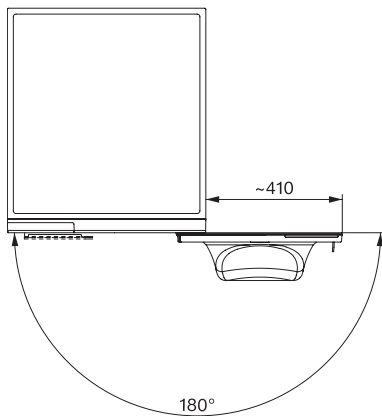

WQ 1200 WPS Nova Edition
Pračka s předním plněním W2
A -20 %* | 9 kg | 1 400 ot/min | InfinityCare | M Touch Pro | SmartMatic

W2 drawing, facia 17 degree, Bigfoot, Ref2, measures in mm

W2 drawing, facia 17 degree, Bigfoot, Ref2, measures in mm

W2 drawing, facia 17 degree, Bigfoot, Ref2, measures in mm

W2 drawing, facia 17 degree, Bigfoot, Ref2, measures in mm