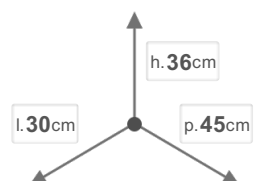

## DIMENSIONS

## PACKAGING

 PALLET PIECES  
**25**

 PALLET SIZE  
**80x120x220**

 PALLET GROSS WEIGHT  
**160**

PACKING PIECES  
**1**