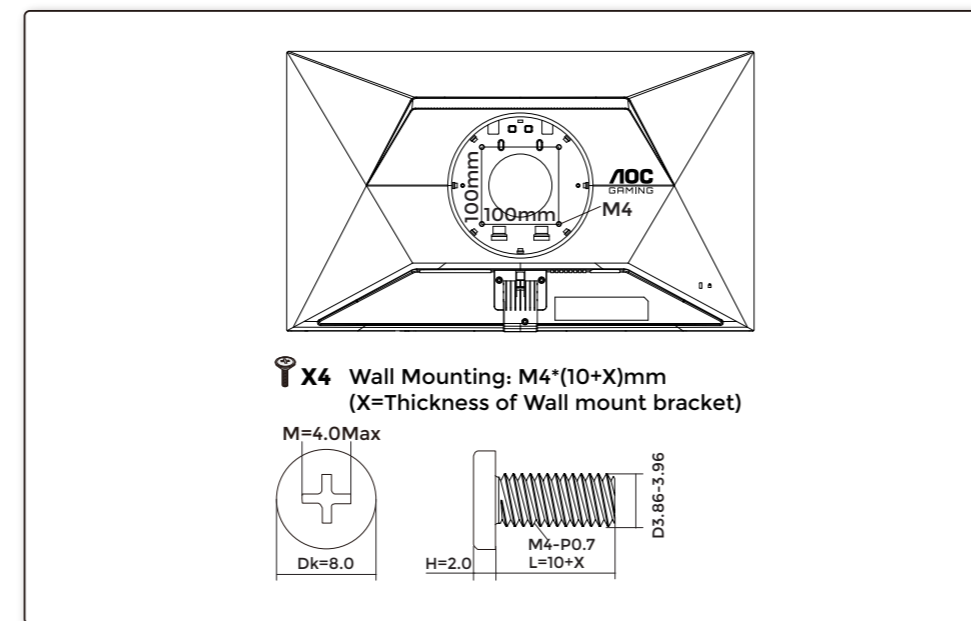

*Different according to countries/regions
Display design may differ from that illustrated

1

2

3

4

General Specification

Panel	Model Name	C27G4ZXE		
	Driving System	TFT Color LCD		
	Viewable Image Size	68.6cm diagonal(27" Wide Screen)		
	Pixel Pitch	0.3114mm(H) x 0.3114mm(V)		
Others	Horizontal Scan Range	30k-280kHz(HDMI)		
	Horizontal Scan Size(Maximum)	597.888mm		
	Vertical Scan Range	48-240Hz(HDMI) 48-280Hz(DP)		
	Vertical Scan Size(Maximum)	336.312mm		
	Max Resolution	1920x1080@240Hz(HDMI) 1920x1080@280Hz(DP)		
	Plug & Play	VESA DDC2B/CI		
	Power Source	100-240V- 50/60Hz 1.5A		
	Power Consumption	Typical (default brightness and contrast)	30W	
		Max. (brightness =100, contrast =100)	≤ 44W	
	Standby Mode		≤ 0.5W	
Dimensions (with stand)		611.5x457.0x177.0mm(WxHxD)		
Net Weight	4.97kg			
	Connector Type	HDMIx2/DP/Earphone		
Physical Characteristics	Signal Cable Type	Detachable		
	Temperature	Operating	0°C - 40°C	
Non-Operating		-25°C - 55°C		
Humidity	Operating	10%-85% (Non-Condensing)		
	Non-Operating	5%-93% (Non-Condensing)		
Altitude	Operating	0m-5000m (0ft-16404ft)		
	Non-Operating	0m-12192m (0ft-40000ft)		