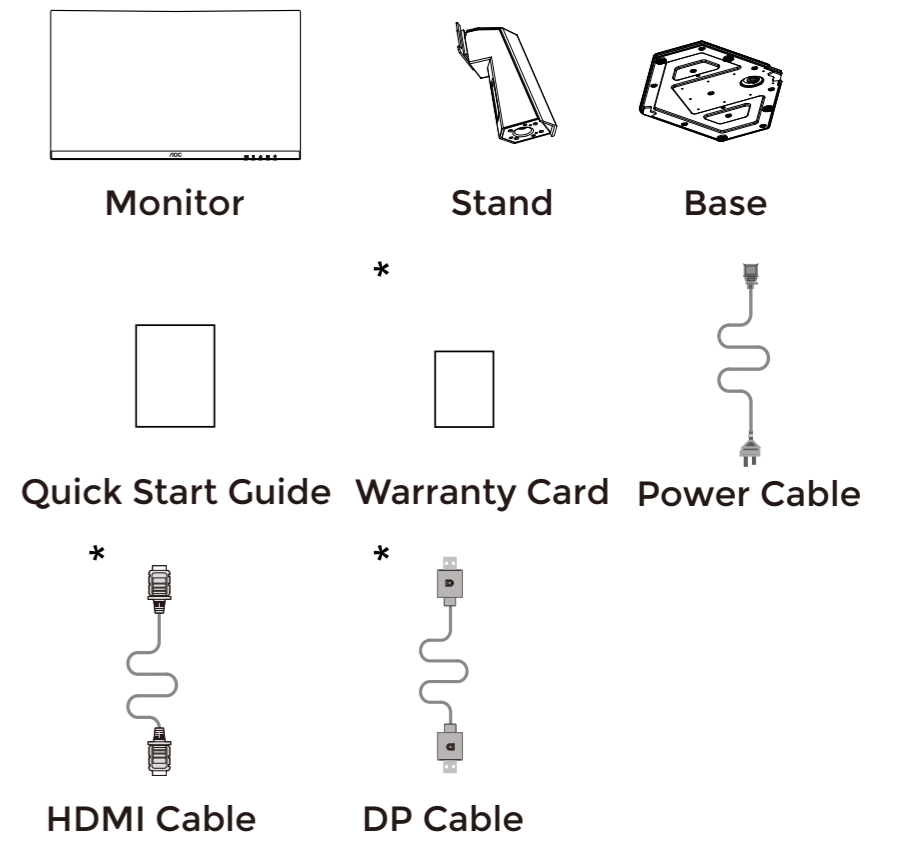

Find your product and get support

Product information for EU/UK Energy

Q41G27M1615A70

AOC GAMING

QUICK START GUIDE

C27G4ZXE
AOC GAMING MONITOR

©2024 AOC. All rights reserved

WWW.AOC.COM

*Different according to countries/regions
Display design may differ from that illustrated

1

2

3

4

General Specification

Panel	Model Name	C27G4ZXE		
	Driving System	TFT Color LCD		
	Viewable Image Size	68.6cm diagonal(27" Wide Screen)		
	Pixel Pitch	0.3114mm(H) x 0.3114mm(V)		
Others	Horizontal Scan Range	30k-280kHz(HDMI)		
	Horizontal Scan Size(Maximum)	597.888mm		
	Vertical Scan Range	48-240Hz(HDMI) 48-280Hz(DP)		
	Vertical Scan Size(Maximum)	336.312mm		
	Max Resolution	1920x1080@240Hz(HDMI) 1920x1080@280Hz(DP)		
	Plug & Play	VESA DDC2B/CI		
	Power Source	100-240V- 50/60Hz 1.5A		
	Power Consumption	Typical (default brightness and contrast)	30W	
		Max. (brightness =100, contrast =100)	≤ 44W	
	Standby Mode		≤ 0.5W	
Dimensions (with stand)		611.5x457.0x177.0mm(WxHxD)		
Net Weight	4.97kg			
	Connector Type	HDMIx2/DP/Earphone		
Physical Characteristics	Signal Cable Type	Detachable		
	Temperature	Operating	0°C - 40°C	
Non-Operating		-25°C - 55°C		
Humidity	Operating	10%-85% (Non-Condensing)		
	Non-Operating	5%-93% (Non-Condensing)		
Altitude	Operating	0m-5000m (0ft-16404ft)		
	Non-Operating	0m-12192m (0ft-40000ft)		