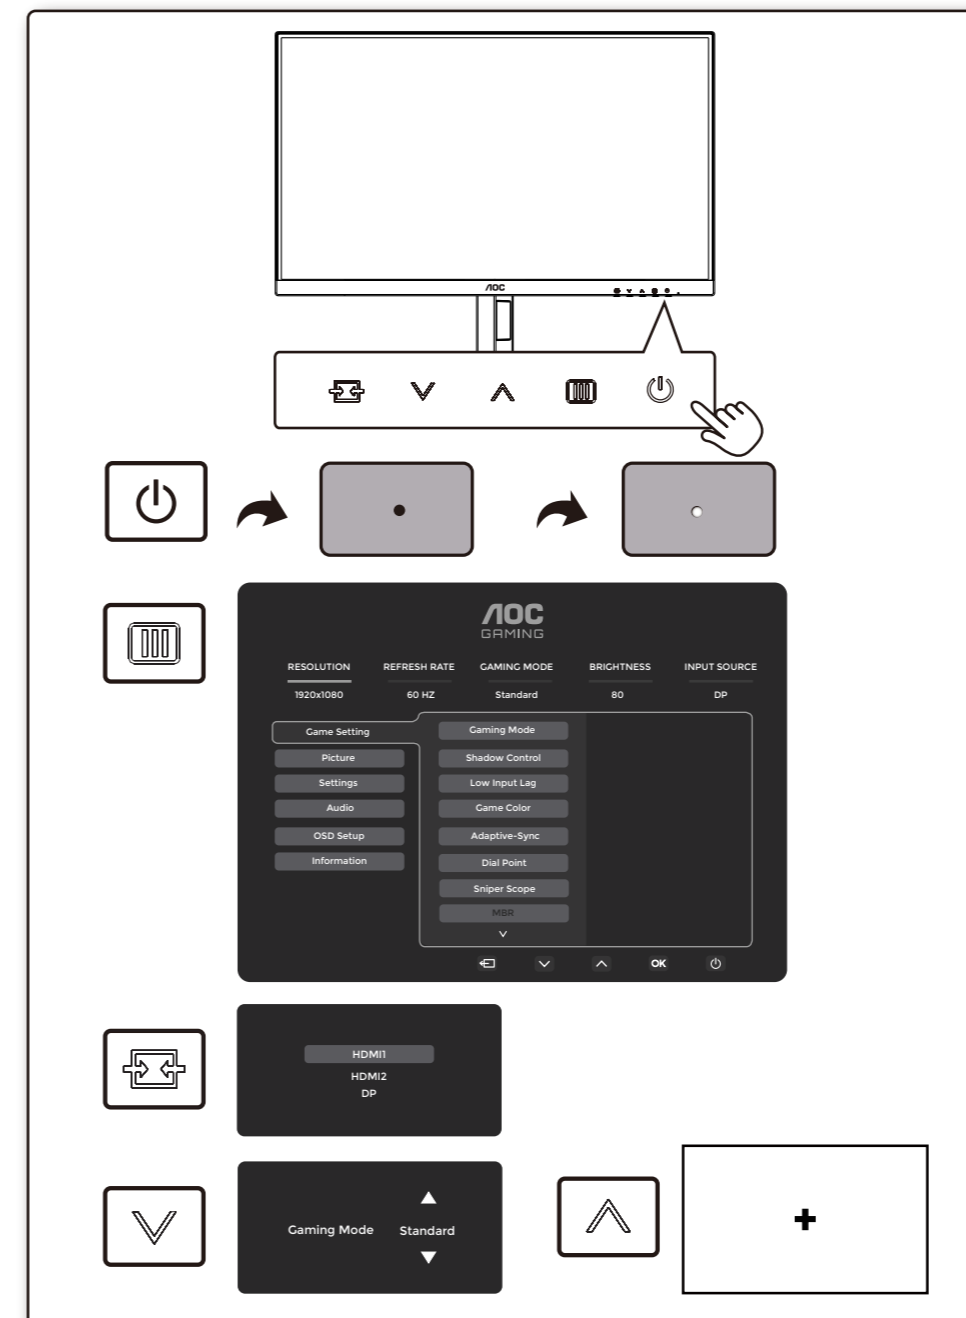

*Different according to countries/regions
Display design may differ from that illustrated

1

2

3

4

General Specification

Panel	Model Name	C27G4ZXE		
	Driving System	TFT Color LCD		
	Viewable Image Size	68.6cm diagonal(27" Wide Screen)		
	Pixel Pitch	0.3114mm(H) x 0.3114mm(V)		
Others	Horizontal Scan Range	30k-280kHz(HDMI)		
	Horizontal Scan Size(Maximum)	597.888mm		
	Vertical Scan Range	48-240Hz(HDMI) 48-280Hz(DP)		
	Vertical Scan Size(Maximum)	336.312mm		
	Max Resolution	1920x1080@240Hz(HDMI) 1920x1080@280Hz(DP)		
	Plug & Play	VESA DDC2B/CI		
	Power Source	100-240V- 50/60Hz 1.5A		
	Power Consumption	Typical (default brightness and contrast)	30W	
		Max. (brightness =100, contrast =100)	≤ 44W	
	Standby Mode		≤ 0.5W	
Dimensions (with stand)		611.5x457.0x177.0mm(WxHxD)		
Net Weight	4.97kg			
	Connector Type	HDMIx2/DP/Earphone		
Physical Characteristics	Signal Cable Type	Detachable		
	Temperature	Operating	0°C - 40°C	
Non-Operating		-25°C - 55°C		
Humidity	Operating	10%-85% (Non-Condensing)		
	Non-Operating	5%-93% (Non-Condensing)		
Altitude	Operating	0m-5000m (0ft-16404ft)		
	Non-Operating	0m-12192m (0ft-40000ft)		