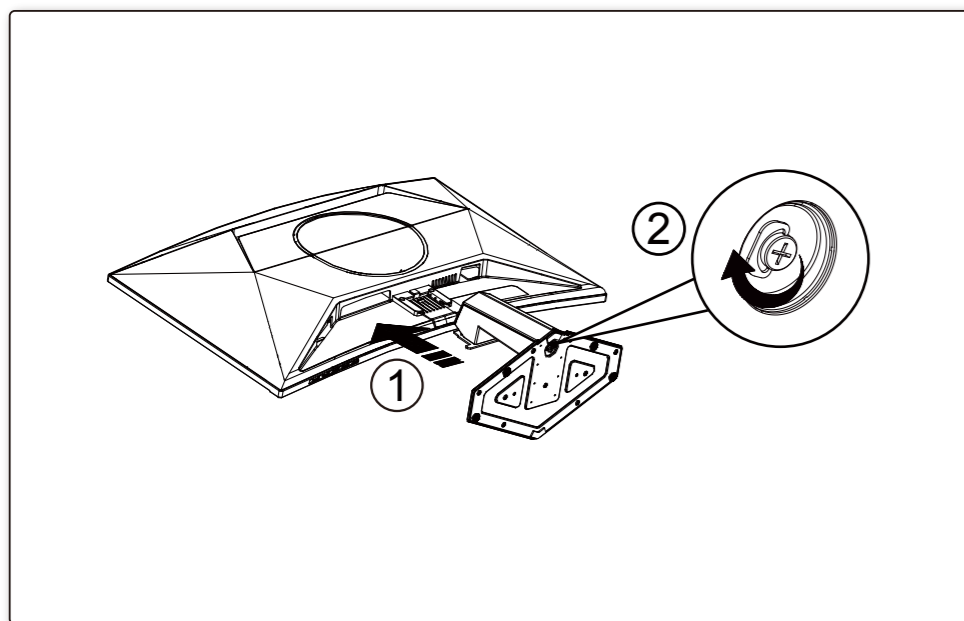

*Different according to countries/regions
Display design may differ from that illustrated

1

2

3

4

General Specification

Panel	Model Name	C27G4ZXE		
	Driving System	TFT Color LCD		
	Viewable Image Size	68.6cm diagonal(27" Wide Screen)		
	Pixel Pitch	0.3114mm(H) x 0.3114mm(V)		
Others	Horizontal Scan Range	30k-280kHz(HDMI)		
	Horizontal Scan Size(Maximum)	597.888mm		
	Vertical Scan Range	48-240Hz(HDMI) 48-280Hz(DP)		
	Vertical Scan Size(Maximum)	336.312mm		
	Max Resolution	1920x1080@240Hz(HDMI) 1920x1080@280Hz(DP)		
	Plug & Play	VESA DDC2B/CI		
	Power Source	100-240V- 50/60Hz 1.5A		
	Power Consumption	Typical (default brightness and contrast)	30W	
		Max. (brightness =100, contrast =100)	≤ 44W	
	Standby Mode		≤ 0.5W	
Dimensions (with stand)		611.5x457.0x177.0mm(WxHxD)		
Net Weight	4.97kg			
	Connector Type	HDMIx2/DP/Earphone		
Physical Characteristics	Signal Cable Type	Detachable		
	Temperature	Operating	0°C - 40°C	
Non-Operating		-25°C - 55°C		
Humidity	Operating	10%-85% (Non-Condensing)		
	Non-Operating	5%-93% (Non-Condensing)		
Altitude	Operating	0m-5000m (0ft-16404ft)		
	Non-Operating	0m-12192m (0ft-40000ft)		