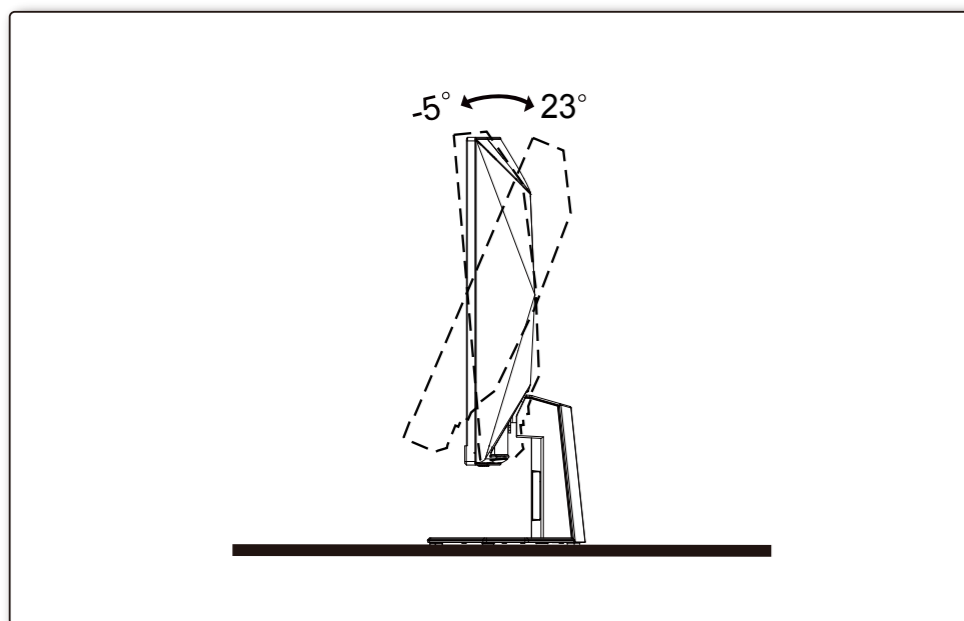

*Different according to countries/regions
Display design may differ from that illustrated

1

2

3

4

General Specification

Panel	Model Name	C27G4ZXE		
	Driving System	TFT Color LCD		
	Viewable Image Size	68.6cm diagonal(27" Wide Screen)		
	Pixel Pitch	0.3114mm(H) x 0.3114mm(V)		
Others	Horizontal Scan Range	30k-280kHz(HDMI)		
	Horizontal Scan Size(Maximum)	597.888mm		
	Vertical Scan Range	48-240Hz(HDMI) 48-280Hz(DP)		
	Vertical Scan Size(Maximum)	336.312mm		
	Max Resolution	1920x1080@240Hz(HDMI) 1920x1080@280Hz(DP)		
	Plug & Play	VESA DDC2B/CI		
	Power Source	100-240V- 50/60Hz 1.5A		
	Power Consumption	Typical (default brightness and contrast)	30W	
		Max. (brightness =100, contrast =100)	≤ 44W	
	Standby Mode		≤ 0.5W	
Dimensions (with stand)		611.5x457.0x177.0mm(WxHxD)		
Net Weight	4.97kg			
	Connector Type	HDMIx2/DP/Earphone		
Physical Characteristics	Signal Cable Type	Detachable		
	Temperature	Operating	0°C - 40°C	
Non-Operating		-25°C - 55°C		
Humidity	Operating	10%-85% (Non-Condensing)		
	Non-Operating	5%-93% (Non-Condensing)		
Altitude	Operating	0m-5000m (0ft-16404ft)		
	Non-Operating	0m-12192m (0ft-40000ft)		