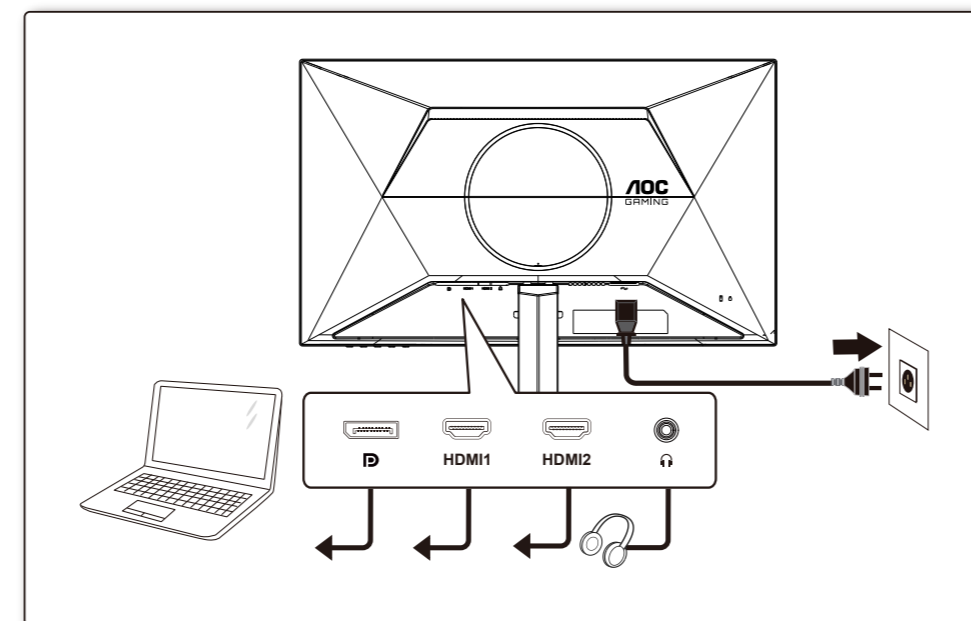

*Different according to countries/regions
Display design may differ from that illustrated

1

2

3

4

General Specification

Panel	Model Name	C27G4ZXE		
	Driving System	TFT Color LCD		
	Viewable Image Size	68.6cm diagonal(27" Wide Screen)		
	Pixel Pitch	0.3114mm(H) x 0.3114mm(V)		
Others	Horizontal Scan Range	30k-280kHz(HDMI)		
	Horizontal Scan Size(Maximum)	597.888mm		
	Vertical Scan Range	48-240Hz(HDMI) 48-280Hz(DP)		
	Vertical Scan Size(Maximum)	336.312mm		
	Max Resolution	1920x1080@240Hz(HDMI) 1920x1080@280Hz(DP)		
	Plug & Play	VESA DDC2B/CI		
	Power Source	100-240V- 50/60Hz 1.5A		
	Power Consumption	Typical (default brightness and contrast)	30W	
		Max. (brightness =100, contrast =100)	≤ 44W	
	Standby Mode		≤ 0.5W	
Dimensions (with stand)		611.5x457.0x177.0mm(WxHxD)		
Net Weight	4.97kg			
	Connector Type	HDMIx2/DP/Earphone		
Physical Characteristics	Signal Cable Type	Detachable		
	Temperature	Operating	0°C - 40°C	
Non-Operating		-25°C - 55°C		
Humidity	Operating	10%-85% (Non-Condensing)		
	Non-Operating	5%-93% (Non-Condensing)		
Altitude	Operating	0m-5000m (0ft-16404ft)		
	Non-Operating	0m-12192m (0ft-40000ft)		