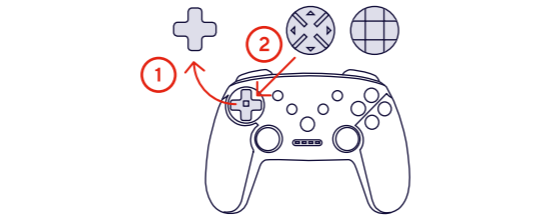

2.C

3.

100%, 75%, 50%, OFF

4.

1 Y/A/B/X

2 T

Y/A/B/X + T = TURBO

5.

Controller key	Switch	PC Input
X	Y	X
A	B	A
B	A	B
Y	X	Y
+	+	Start
-	-	Back
L-Stick	L-Stick	L-Stick
R-Stick	R-Stick	R-Stick
L	L	LB
R	R	RB
LZ	LZ	LT

Controller key	Switch	PC Input
RZ	RZ	RT
L3	L3	L3
R3	R3	R3
T	Turbo	Turbo
C	Screenshot	N/A
Up	Up	Up
Down	Down	Down
Left	Left	Left
Right	Right	Right
Home	Home	Guide