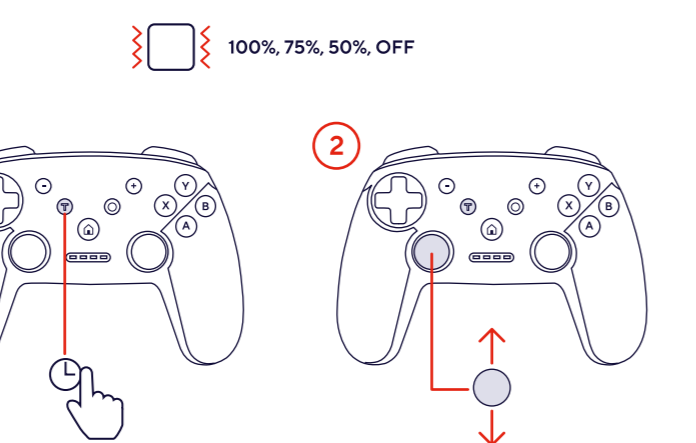

2.C

3.

100%, 75%, 50%, OFF

4.

1 Y/A/B/X

2 T

Y/A/B/X + T = TURBO

5.

Controller key	Switch	PC Input
X	Y	X
A	B	A
B	A	B
Y	X	Y
+	+	Start
-	-	Back
L-Stick	L-Stick	L-Stick
R-Stick	R-Stick	R-Stick
L	L	LB
R	R	RB
LZ	LZ	LT

Controller key	Switch	PC Input
RZ	RZ	RT
L3	L3	L3
R3	R3	R3
T	Turbo	Turbo
C	Screenshot	N/A
Up	Up	Up
Down	Down	Down
Left	Left	Left
Right	Right	Right
Home	Home	Guide