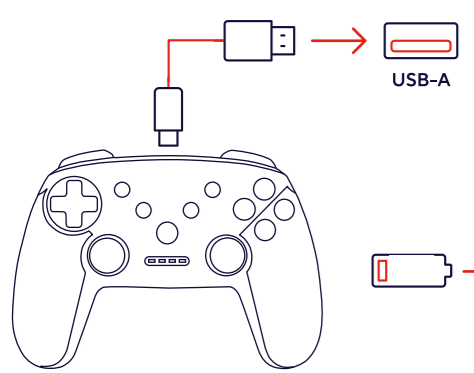

1.

2.A

3.A

4.A

2.B

3.B

3.B

3.B