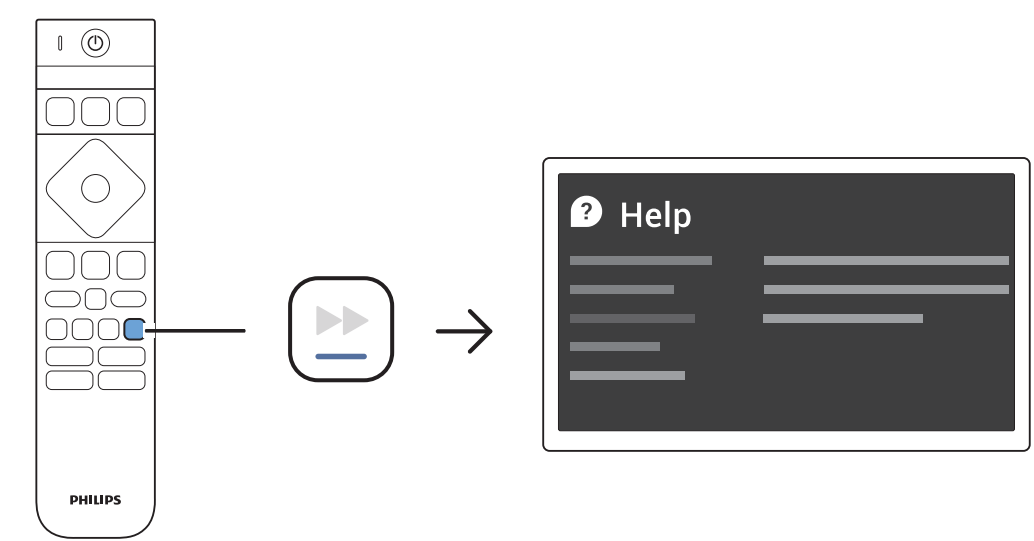

FSC Logo
H:12mm

POWER (EU) POWER (UK) SAT (EU) ANTENNA HDMI 1 4K 120HZ HDMI 2 ARC/eARC 4K 120HZ DIGITAL AUDIO OUT NETWORK

COMMON INTERFACE

All registered and unregistered trademarks are property of their respective owners. Specifications are subject to change without notice. Philips and the Philips' shield emblem are trademarks of Koninklijke Philips N.V. and are used under license from Koninklijke Philips N.V. This product has been manufactured by and is sold under the responsibility of TP Vision Europe B.V. and TP Vision Europe B.V. is the warrantor in relation to this product. 2024 © TP Vision Europe B.V. All rights reserved. www.philips.com/welcome