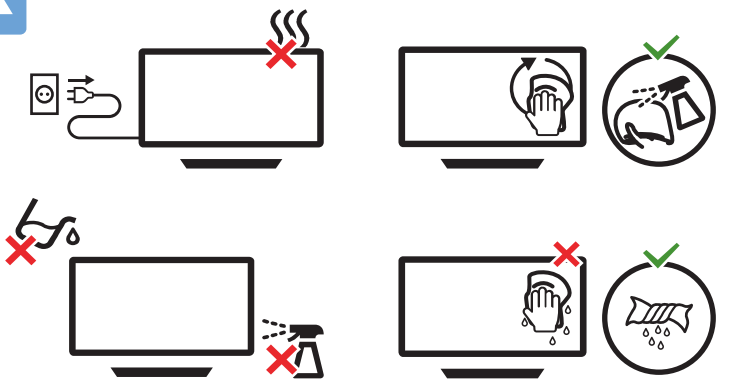

FSC Logo
H:12mm

POWER (EU) POWER (UK) SAT (EU) ANTENNA HDMI 1 4K 120HZ HDMI 2 ARC/eARC 4K 120HZ DIGITAL AUDIO OUT NETWORK

COMMON INTERFACE

All registered and unregistered trademarks are property of their respective owners. Specifications are subject to change without notice. Philips and the Philips' shield emblem are trademarks of Koninklijke Philips N.V. and are used under license from Koninklijke Philips N.V. This product has been manufactured by and is sold under the responsibility of TP Vision Europe B.V. and TP Vision Europe B.V. is the warrantor in relation to this product. 2024 © TP Vision Europe B.V. All rights reserved. www.philips.com/welcome