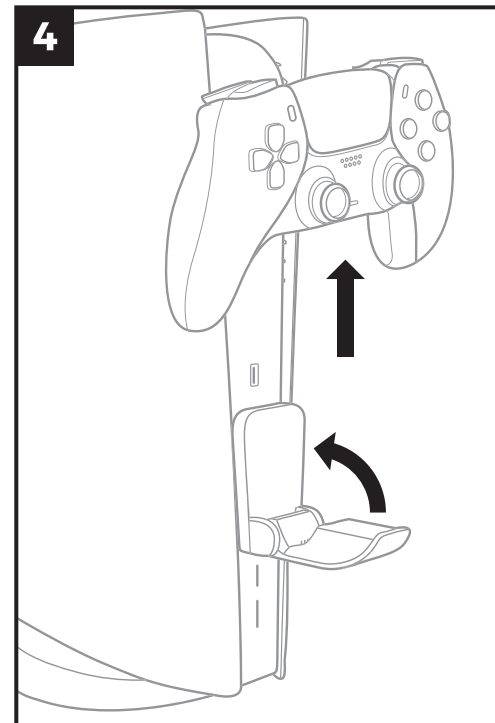

TIN 300

QUICK INSTALLATION GUIDE

WWW.GENESIS-ZONE.COM

Input: 5V = 800mA
Output: 5V = 800mA