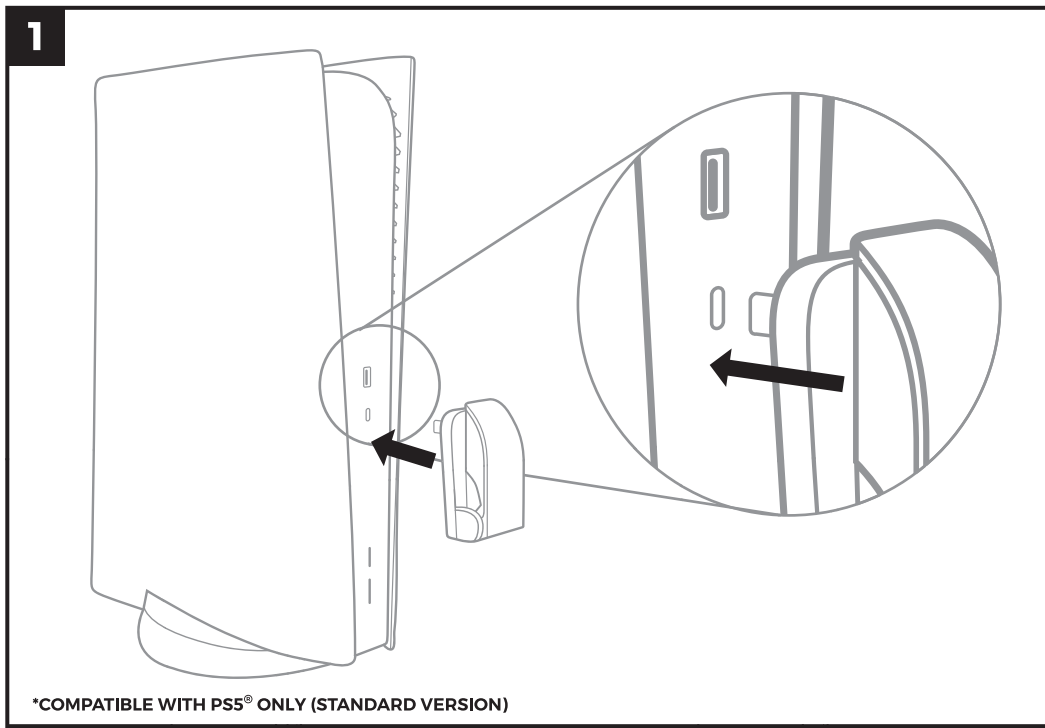

TIN 300

QUICK INSTALLATION GUIDE

WWW.GENESIS-ZONE.COM

Input: 5V = 800mA
Output: 5V = 800mA