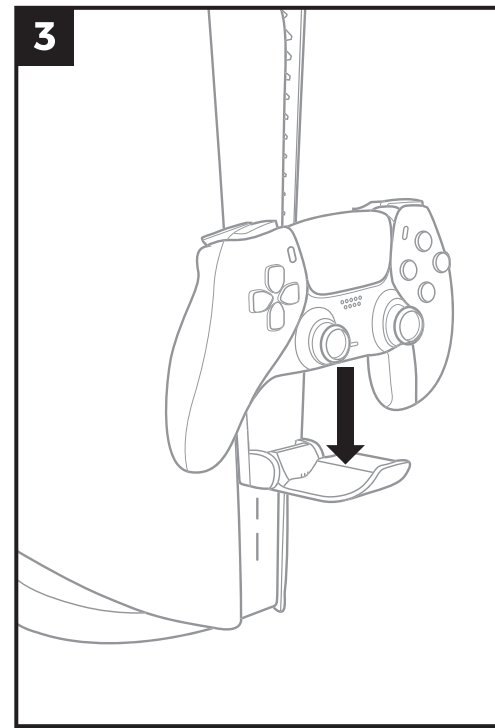

TIN 300

QUICK INSTALLATION GUIDE

WWW.GENESIS-ZONE.COM

Input: 5V = 800mA
Output: 5V = 800mA