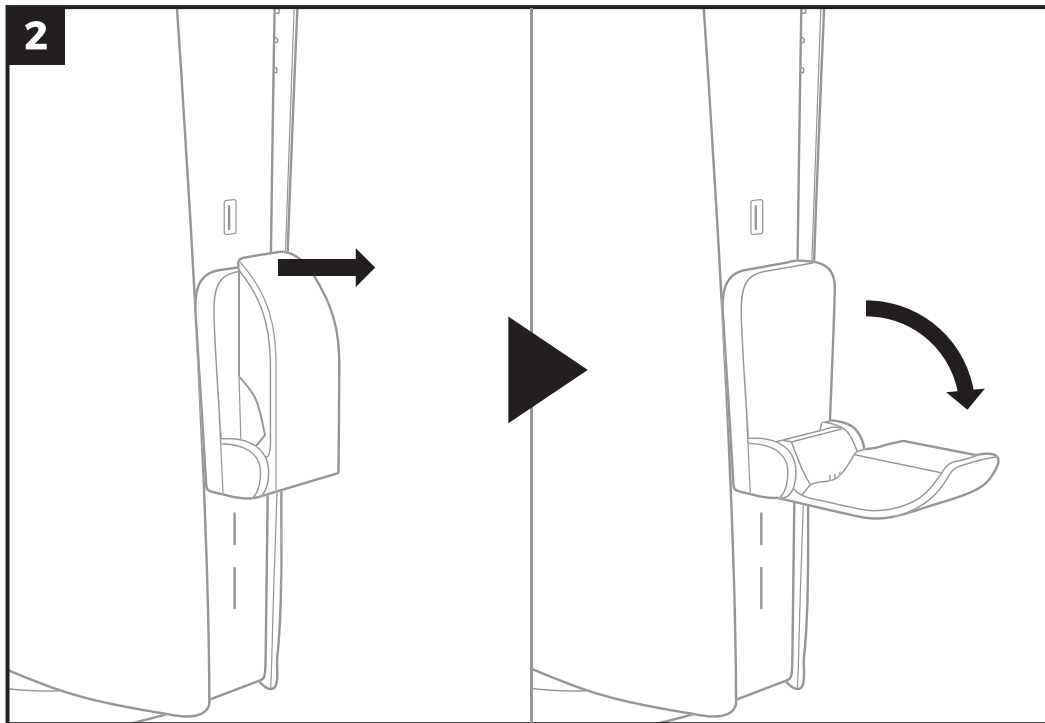

TIN 300

QUICK INSTALLATION GUIDE

WWW.GENESIS-ZONE.COM

Input: 5V = 800mA
Output: 5V = 800mA