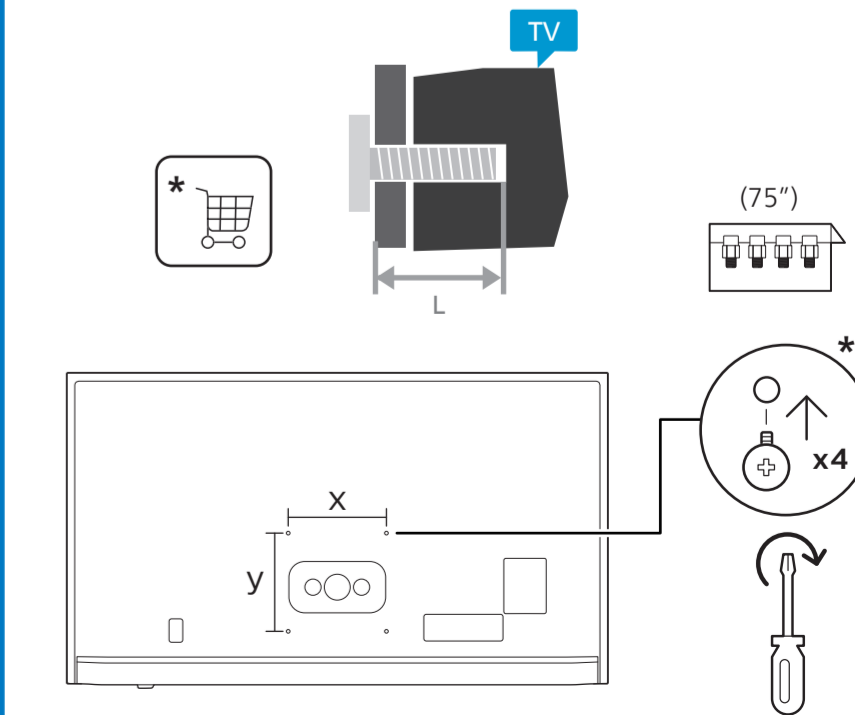

75" (M5xL22) : x6

(EU)

(UK)

Register to find out more and get support
www.philips.com/TVsupport

A1 1 75"

2

3

4

B

5

6

7

1

2 Wall Mount dimensions (x, y)

75" 300x300mm M8 (L: 26mm~39mm) 189 cm

85" 600x400mm M8 (L: 25mm~30mm) 215 cm

A2 1 85"

2

3