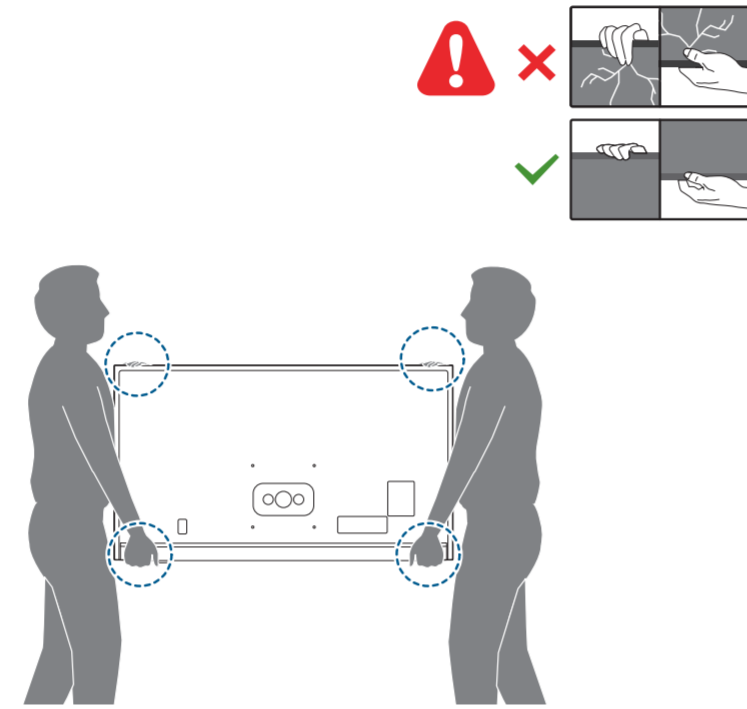

75" (M5xL22) : x6

(EU)

(UK)

Register to find out more and get support
www.philips.com/TVsupport

A1 1 75"

2

3

4

B

5

6

7

1

2 Wall Mount dimensions (x, y)

75" 300x300mm M8 (L: 26mm~39mm) 189 cm

85" 600x400mm M8 (L: 25mm~30mm) 215 cm

A2 1 85"

2

3