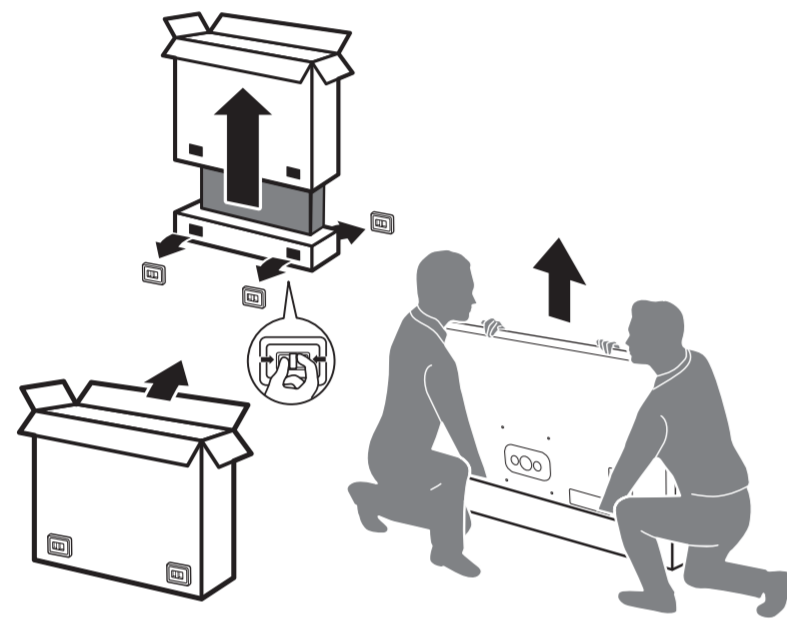

75" (M5xL22) : x6

(EU)

(UK)

Register to find out more and get support
www.philips.com/TVsupport

A1 1 75"