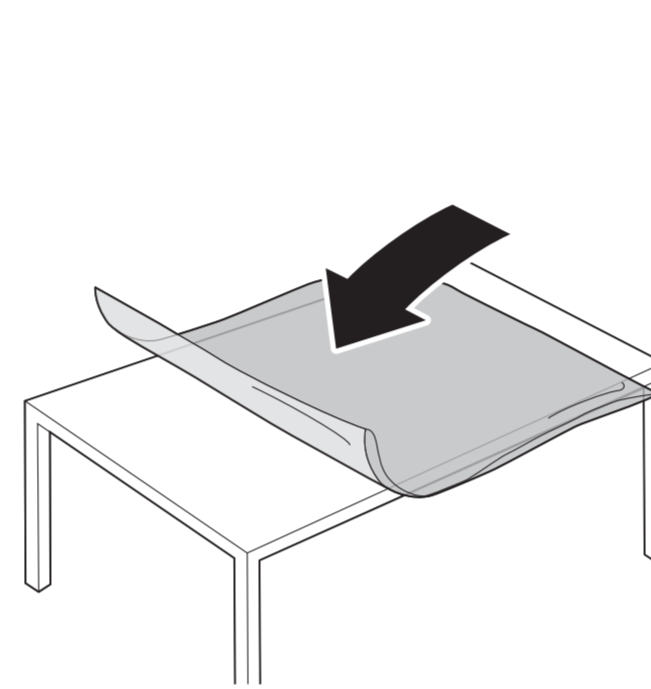

75" (M5xL22) : x6

(EU)

(UK)

Register to find out more and get support
www.philips.com/TVsupport

A1 1 75"

2

3

4

B

5

6

7

1

2 Wall Mount dimensions (x, y)

75" 300x300mm M8 (L: 26mm~39mm) 189 cm

85" 600x400mm M8 (L: 25mm~30mm) 215 cm

A2 1 85"

2

3