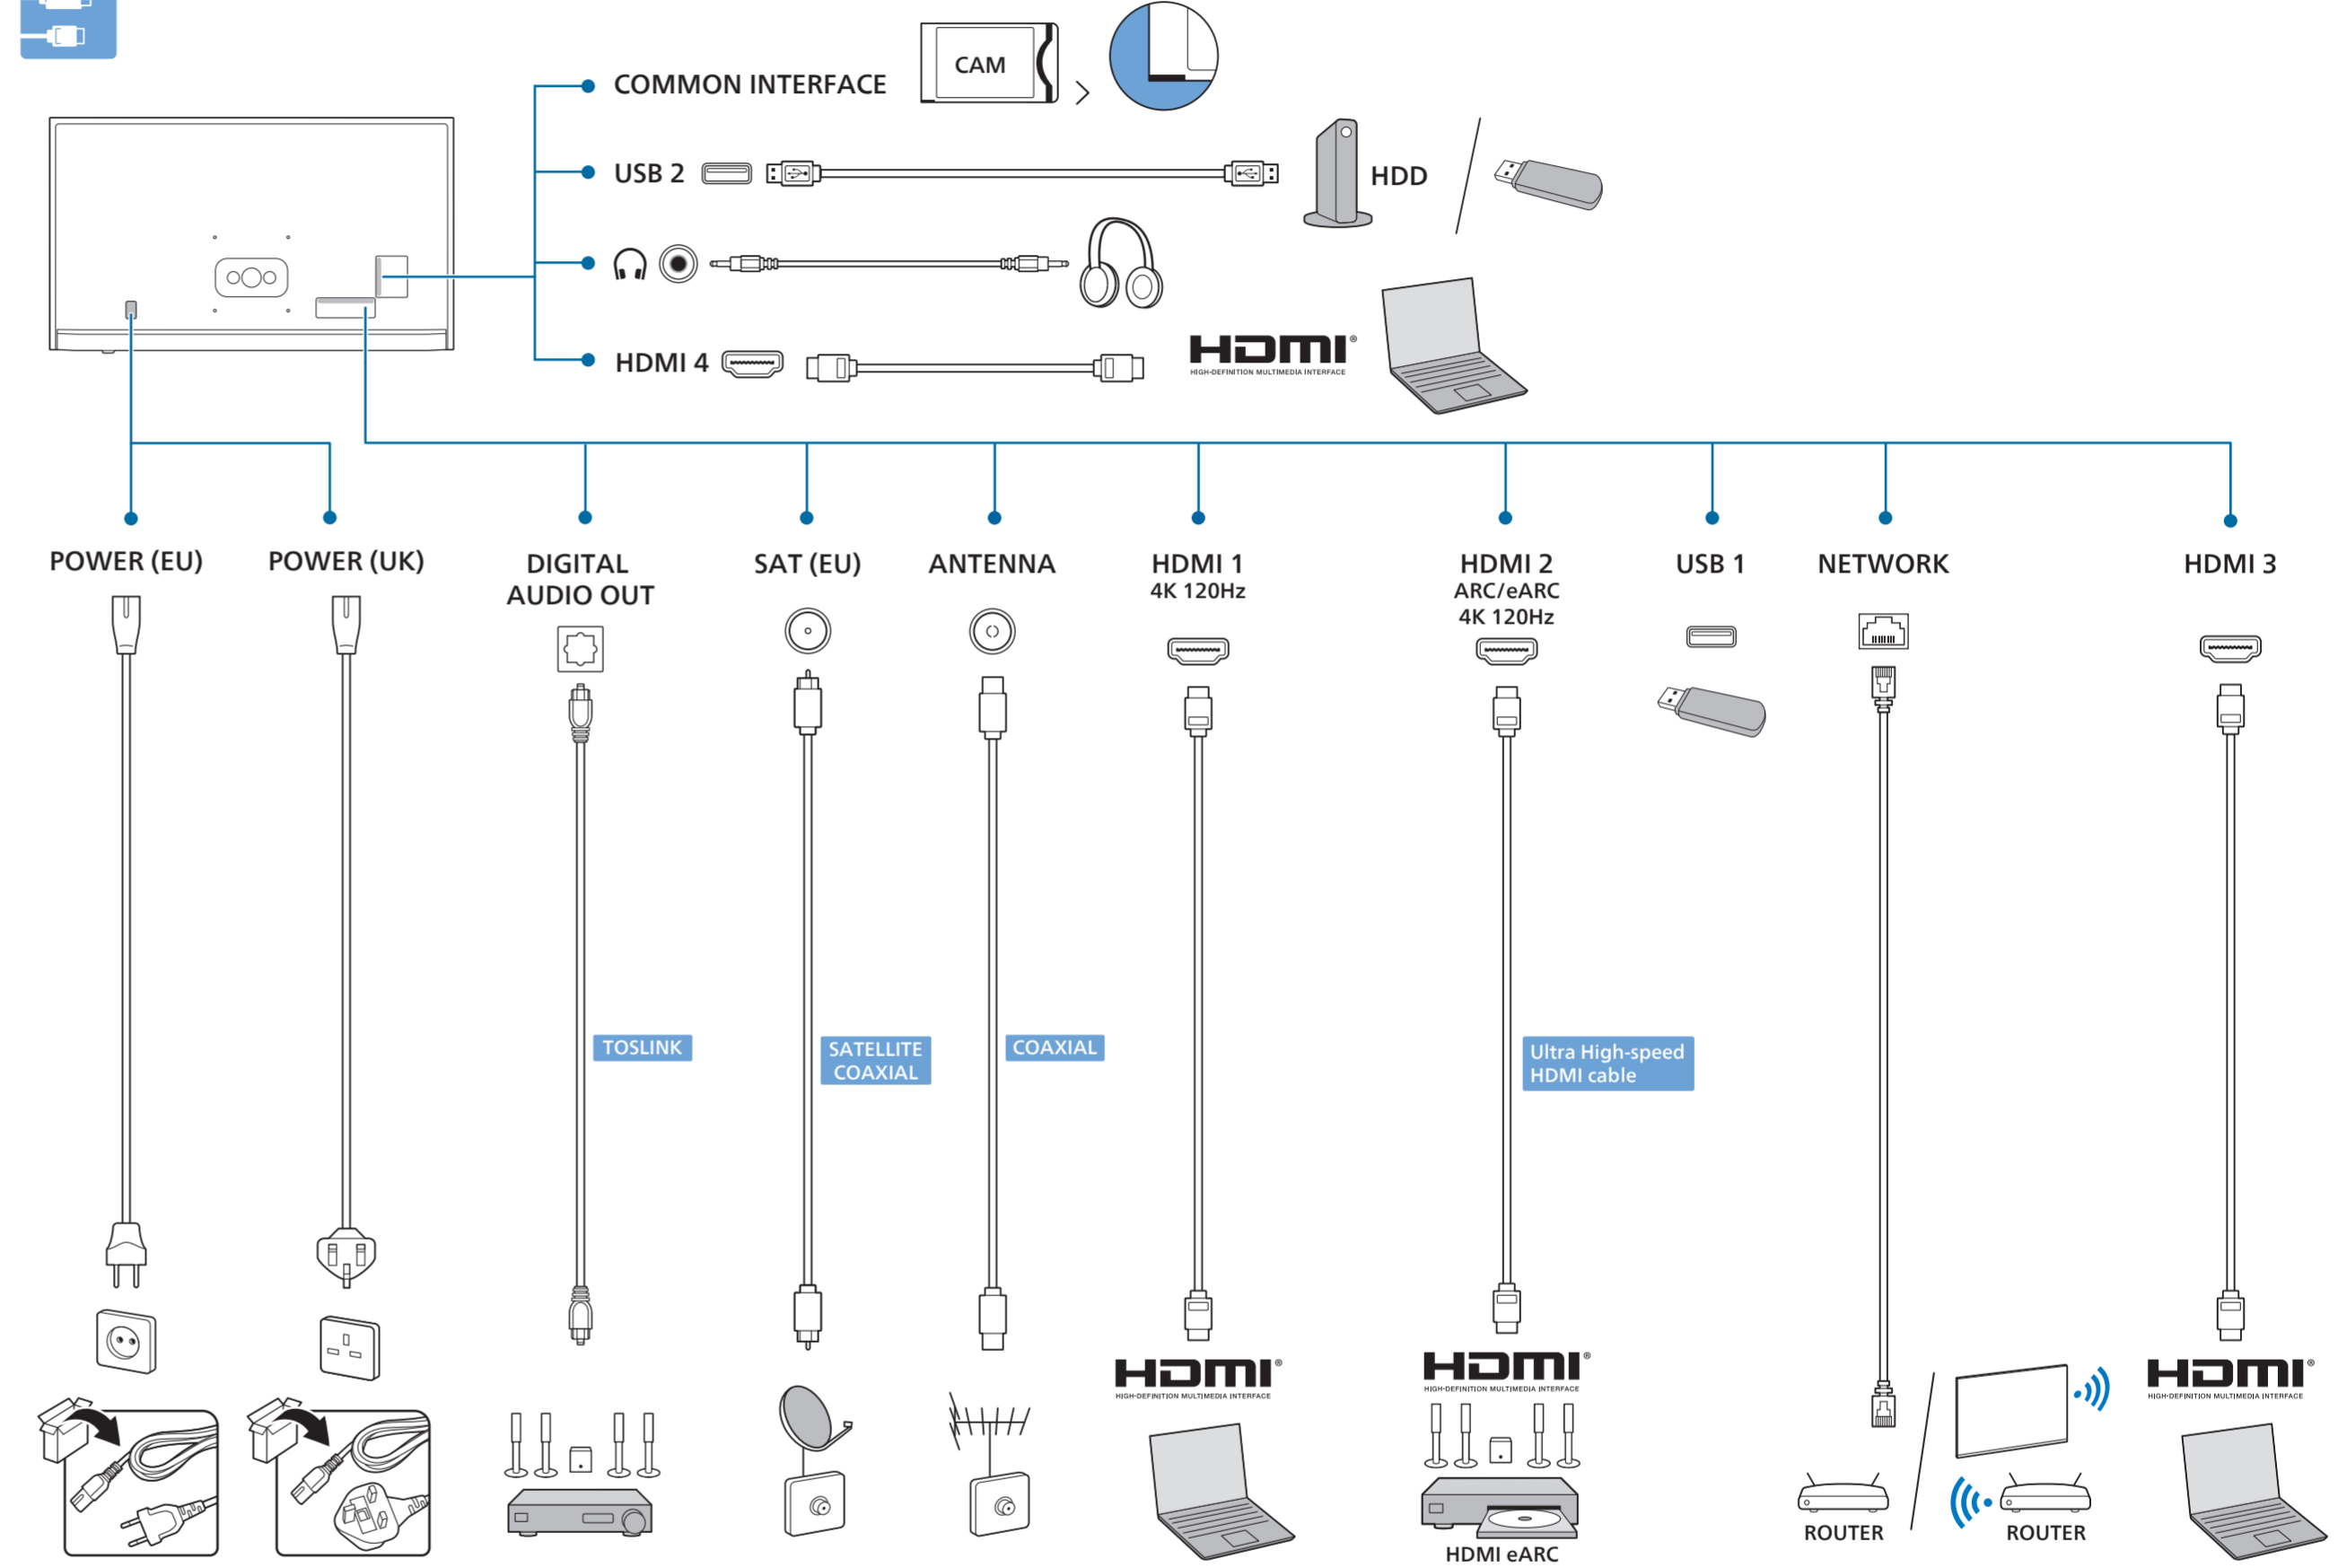

Polski Zapoznaj się z instrukcjami bezpieczeństwa.
Português Leia as instruções de segurança.
Română Citiți instrucțiunile de siguranță.
Русский Читайте инструкции по технике безопасности.
Srpski Pročitajte bezbednosna uputstva.
Slovenščina Preberite varnostna navodila.
Slovenský Prečítajte si bezpečnostní pokyny.
Suomi Lue turvaohjeet.

Svenska Läs säkerhetsinstruktionerna.
ไทย โปรดอ่านคำแนะนำด้านความปลอดภัย
Türkçe Güvenlik talimatlarını okuyun.
Українська Читайте інструкції з техніки безпеки.
العربية قراءة تعليمات السلامة.
עברית קראו את הוראות הבטיחות