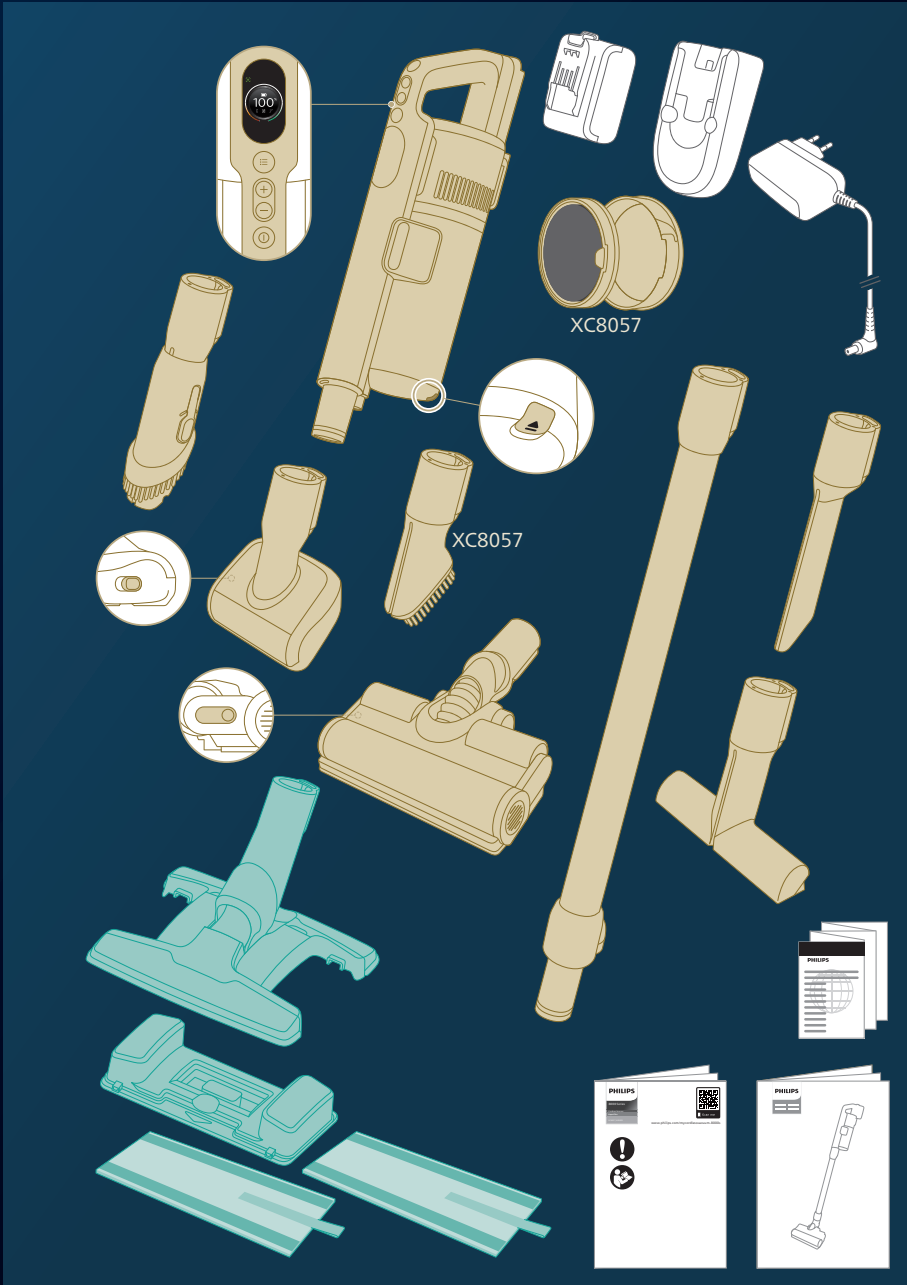

2		16
	3		16
	4		17
	5		17
	6		18
	6		19
MENU	8		19
	10		20
	10		22
	11		23
	12		
	14		
	15		

www.philips.com/mycordlessvacuum-8000s