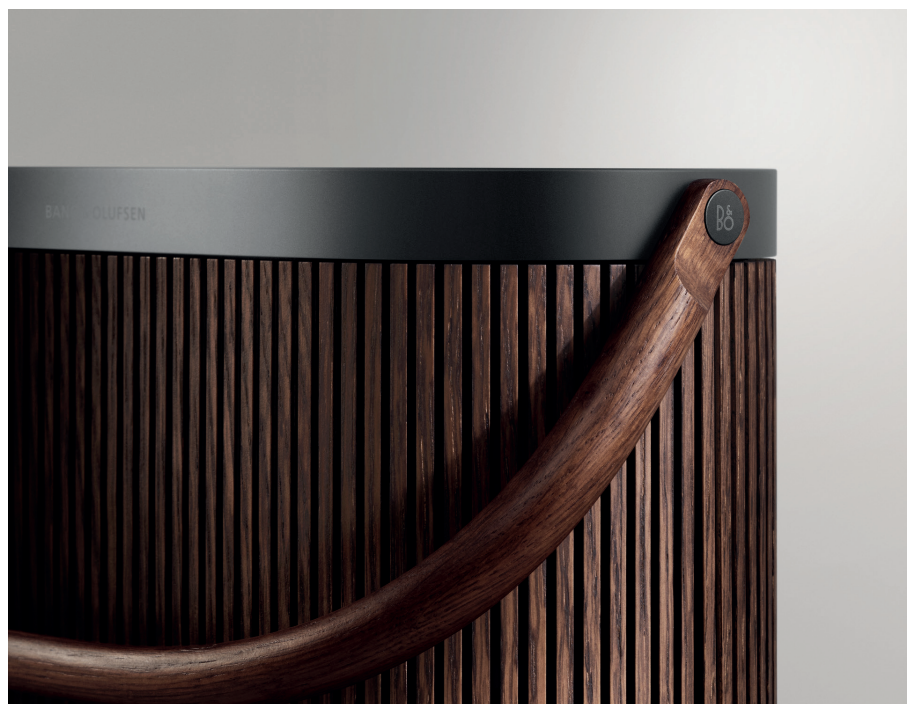

Nordic Weave

FRAME
Natural Aluminium

COVER
Fibre Weave

HANDLE
Light Oak

Dark Oak

FRAME
Black Anthracite
Aluminium

COVER
Dark Oak

HANDLE
Dark Oak