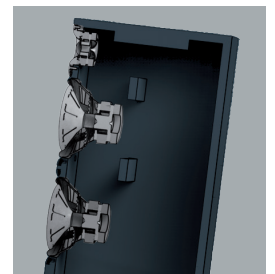

Jamo®

PURE SCANDINAVIAN SOUND
SINCE 1968

S7-17B BOOKSHELF SPEAKER

REDUCING DIFFRACTION

When a speaker driver produces sound, some energy is spread across the baffle of the speaker towards the edge of the cabinet. If that energy hits a hard cabinet edge, a smaller version of this energy is reflected back towards the driver causing a time shifted, low level signal that can corrupt the sound of the driver leading to distortion. By rounding the cabinet edge, this energy gently dissipates more naturally, and does not colour the signal being produced by the driver.

QUIET CABINET FOR INCREASED RESOLUTION

The Jamo Studio speakers' cabinet walls are thicker (15 mm MDF with 18 mm Front baffle) and critically braced to ensure a low degree of « self-noise ». This allows you to hear more low-level detail and increases resolution when playing at any output level compared to competing products in their class. In short, you get to hear more of what you want and less of what you don't.

HIGH QUALITY CROSSOVER

The crossover is housed in its own sealed plinth to minimise the possibility of any interaction between the large bass driver magnet and the inductors in the crossover. Special attention was paid to the topology and component selection. Mylar and non-polarised electrolytic capacitors are used along with both iron and air core inductors and 25 W resistors to perfectly blend the speaker drivers achieving the highest level of transparency throughout the audio band.