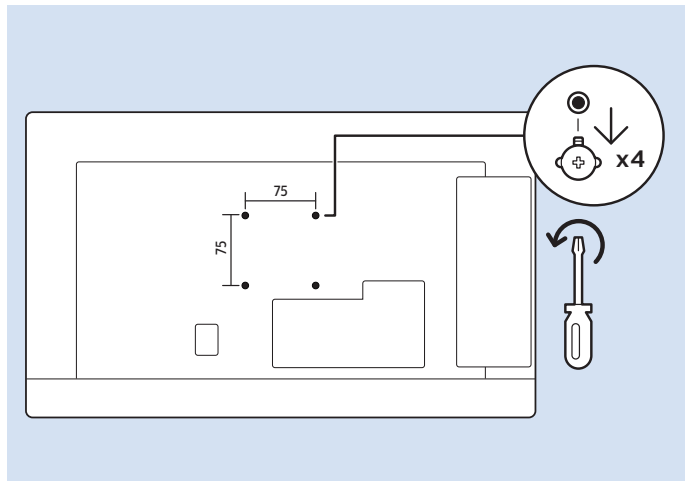

VESA (x, y)
75x75 M4

22"

55 cm

24"

60 cm