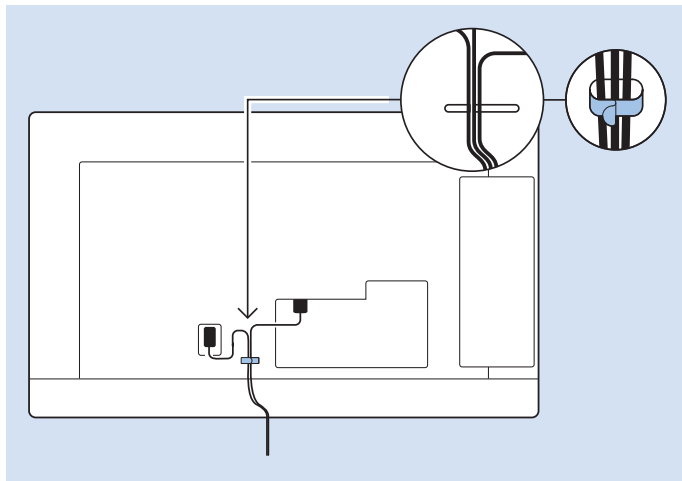

VESA (x, y)
75x75 M4

22"

55 cm

24"

60 cm