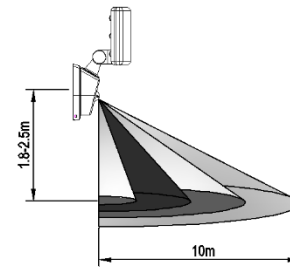

Marbella C PIR

SPECIFICATION:

220-240V/AC, 50/60Hz

15W (1300LM), 4000K

IP65

Working Temperature: -20~+40°C

Detection Range: 140° , max.10m(<24°C), Detection Moving Speed: 0.6-1.5m/s

Installation Height: 1.8-2.5m