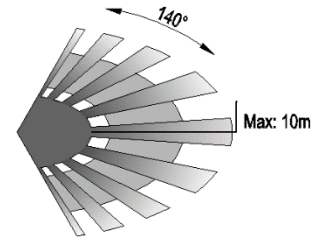

Marbella C PIR

SPECIFICATION:

220-240V/AC, 50/60Hz

15W (1300LM), 4000K

IP65

Working Temperature: -20~+40°C

Detection Range: 140° , max.10m(<24°C), Detection Moving Speed: 0.6-1.5m/s

Installation Height: 1.8-2.5m