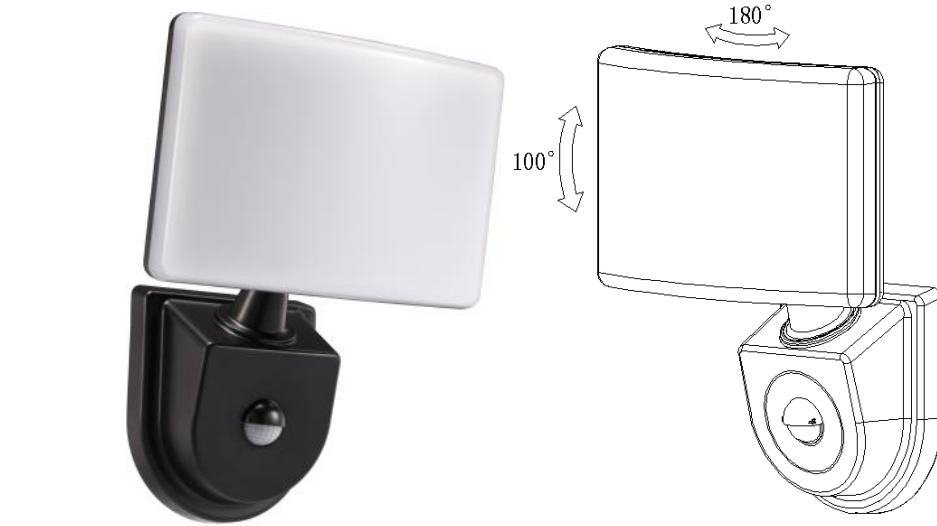

Marbella C PIR

SPECIFICATION:

220-240V/AC, 50/60Hz

15W (1300LM), 4000K

IP65

Working Temperature: -20~+40°C

Detection Range: 140° , max.10m(<24°C), Detection Moving Speed: 0.6-1.5m/s

Installation Height: 1.8-2.5m

Ambient Light: <3-2000LUX(adjustable), time: Min.10sec±3sec, Max.5min±1min