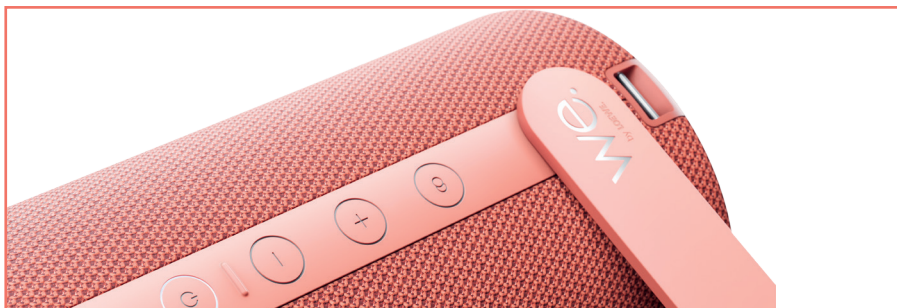

We. HEAR 2

Portable Bluetooth speaker

It's for all your facets.

The We. HEAR 2 Bluetooth speaker has a total power of 60 watts, provides super sound and a rich sound quality. For more extraordinary moments, just as extraordinary as you. For moments that rock.

Inspiring different.

The We. HEAR 2 Speaker comes in four inspiring colors - you have the choice. Turn it up, celebrate it. Colorful, loud and individual.

Easy to handle.

Attractive small size and less weight - easy to handle. Splash-proof case make it the perfect companion for your moves. A modern battery life of up to 17 hours and short charging time provide you long music enjoyment.

Size / Weight.

125 x 290 x 121 mm, 2 kg

Colour.

Power.

AC 100 V – 240 V / 50 – 60 Hz

Technical data

WE. by Loewe device type	We. HEAR 2
Part number:	60702x10
Battery type:	7,4V / 4000mAh
Charging current:	5V / 2A
Playing time:	15 – 17h
Charging time:	4 – 5h
Audio output power:	2x 15 W RMS, corresponds to 60 W total music power
Water protection:	IPX6
Bluetooth version:	V5.0
Bluetooth power/frequency range:	Maximum power <10 mW at 2402- 2480 MHz
Bluetooth protocols:	A2DP, AVRCP
Device dimensions (W x H x D):	125 x 290 x 121 mm
Device weight:	2 kg
Ambient temperature:	0° C – 40° C
Relative humidity (non-condensing):	20 – 70%

Specifications in mm: W = width, H = height, D = depth of the product

Product information

We. HEAR 2

Status: November 2021